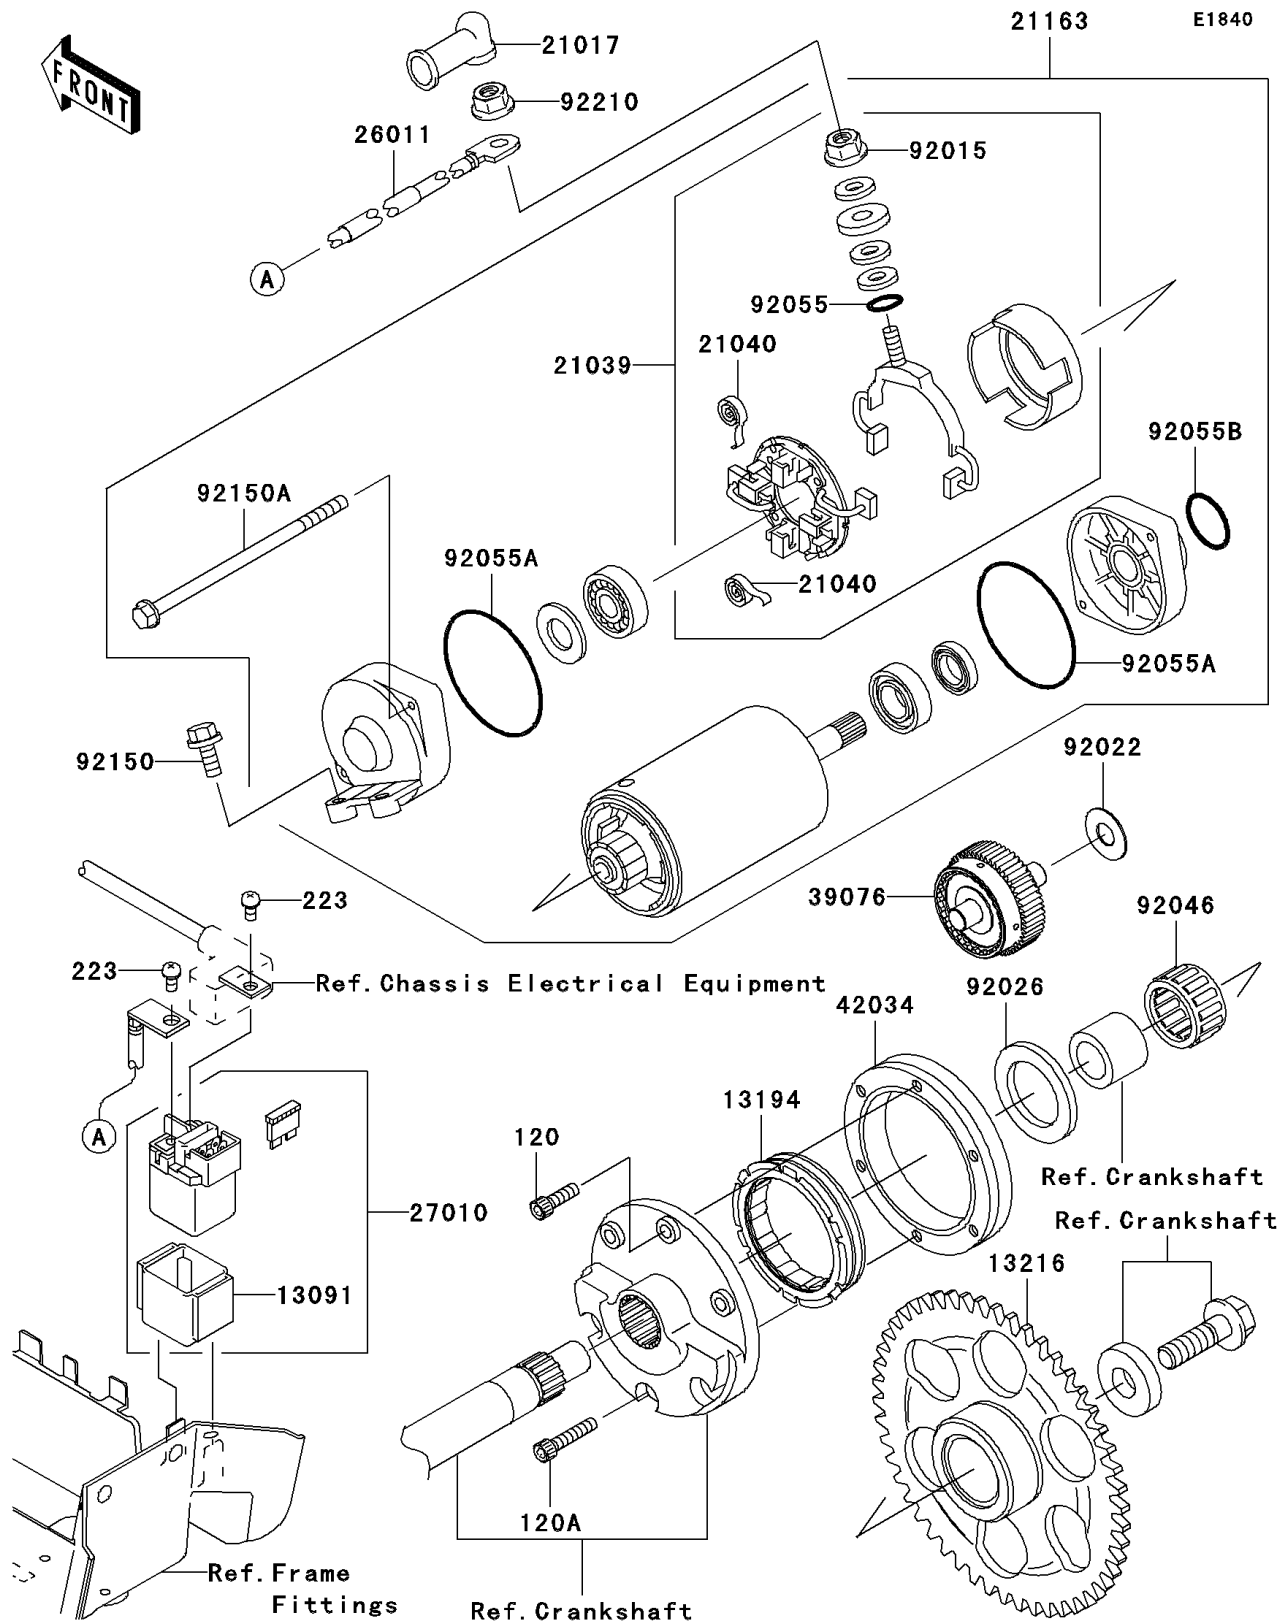

2006 Vulcan 1600 Mean Streak

PARTS DIAGRAM

Starter Motor

2006 Vulcan 1600 Mean Streak

PARTS LIST Starter Motor

ITEM NAME	PART NUMBER	QUANTITY
-----------	-------------	----------
