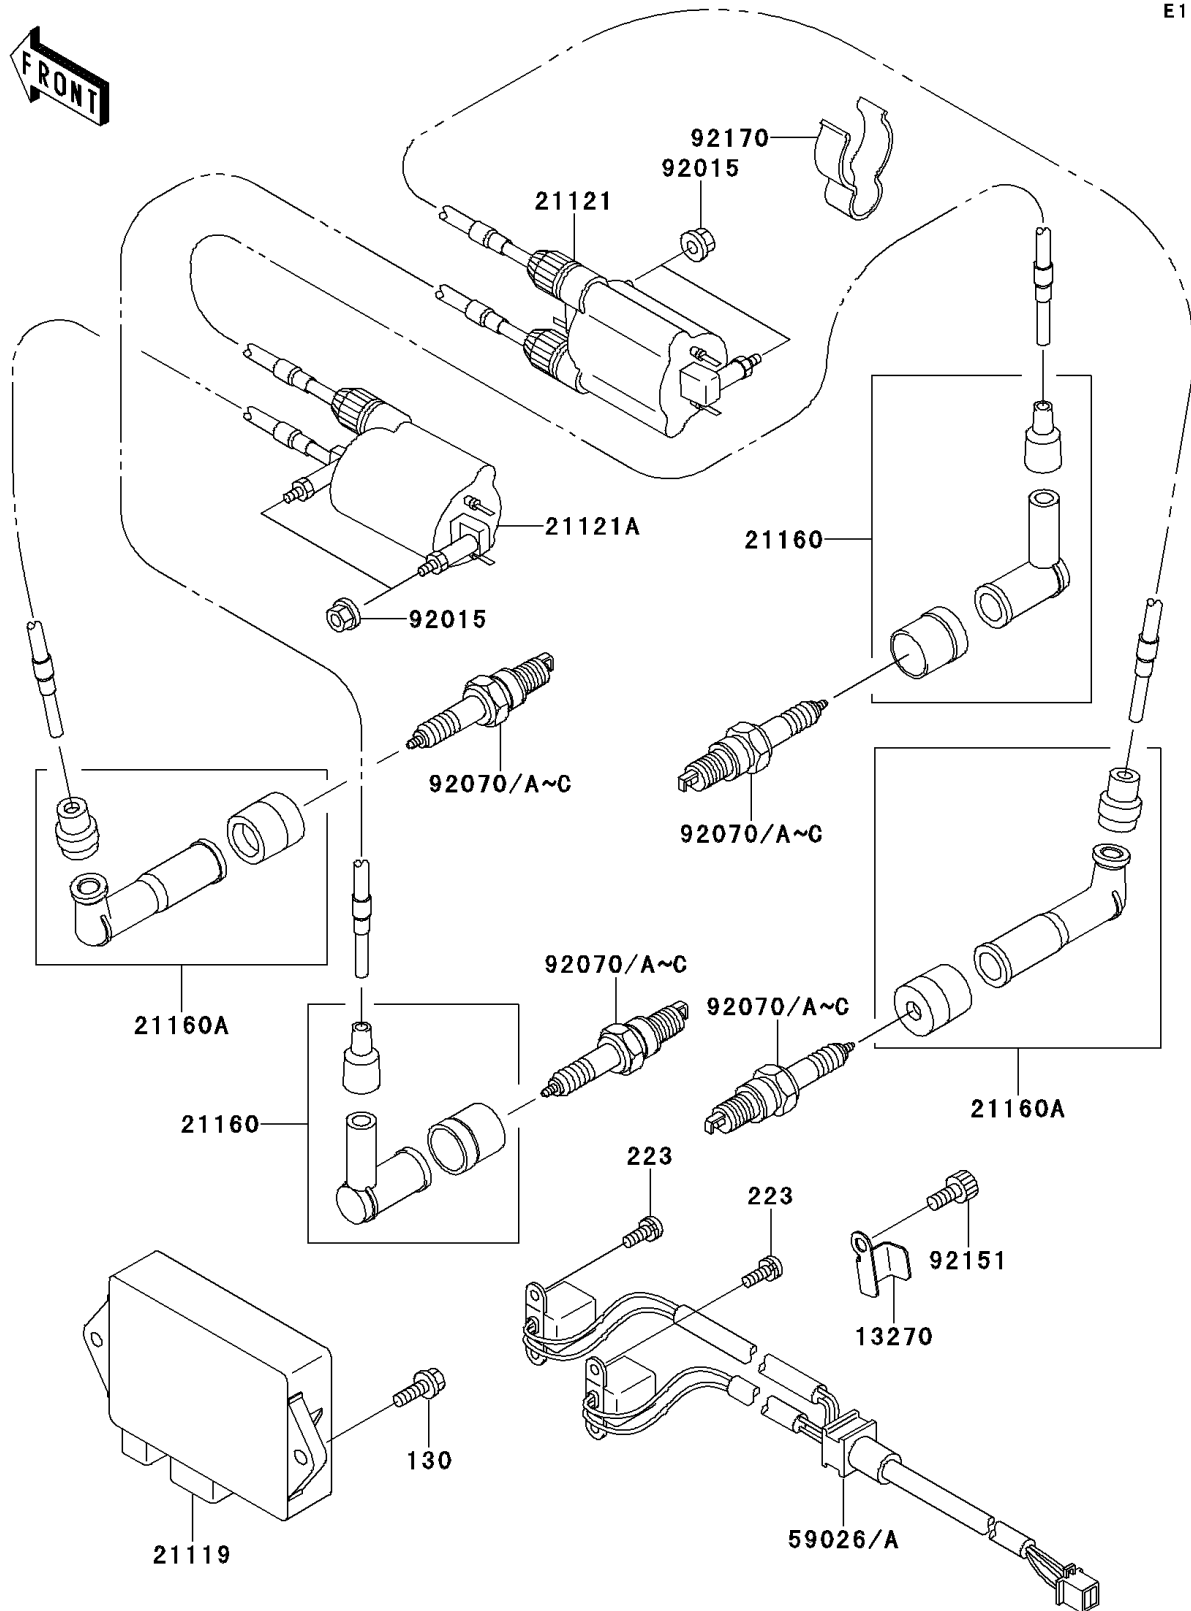

2000 Vulcan 1500 Nomad

PARTS DIAGRAM

Ignition System

E1830

2000 Vulcan 1500 Nomad

PARTS LIST

Ignition System

ITEM NAME

PART NUMBER

QUANTITY
