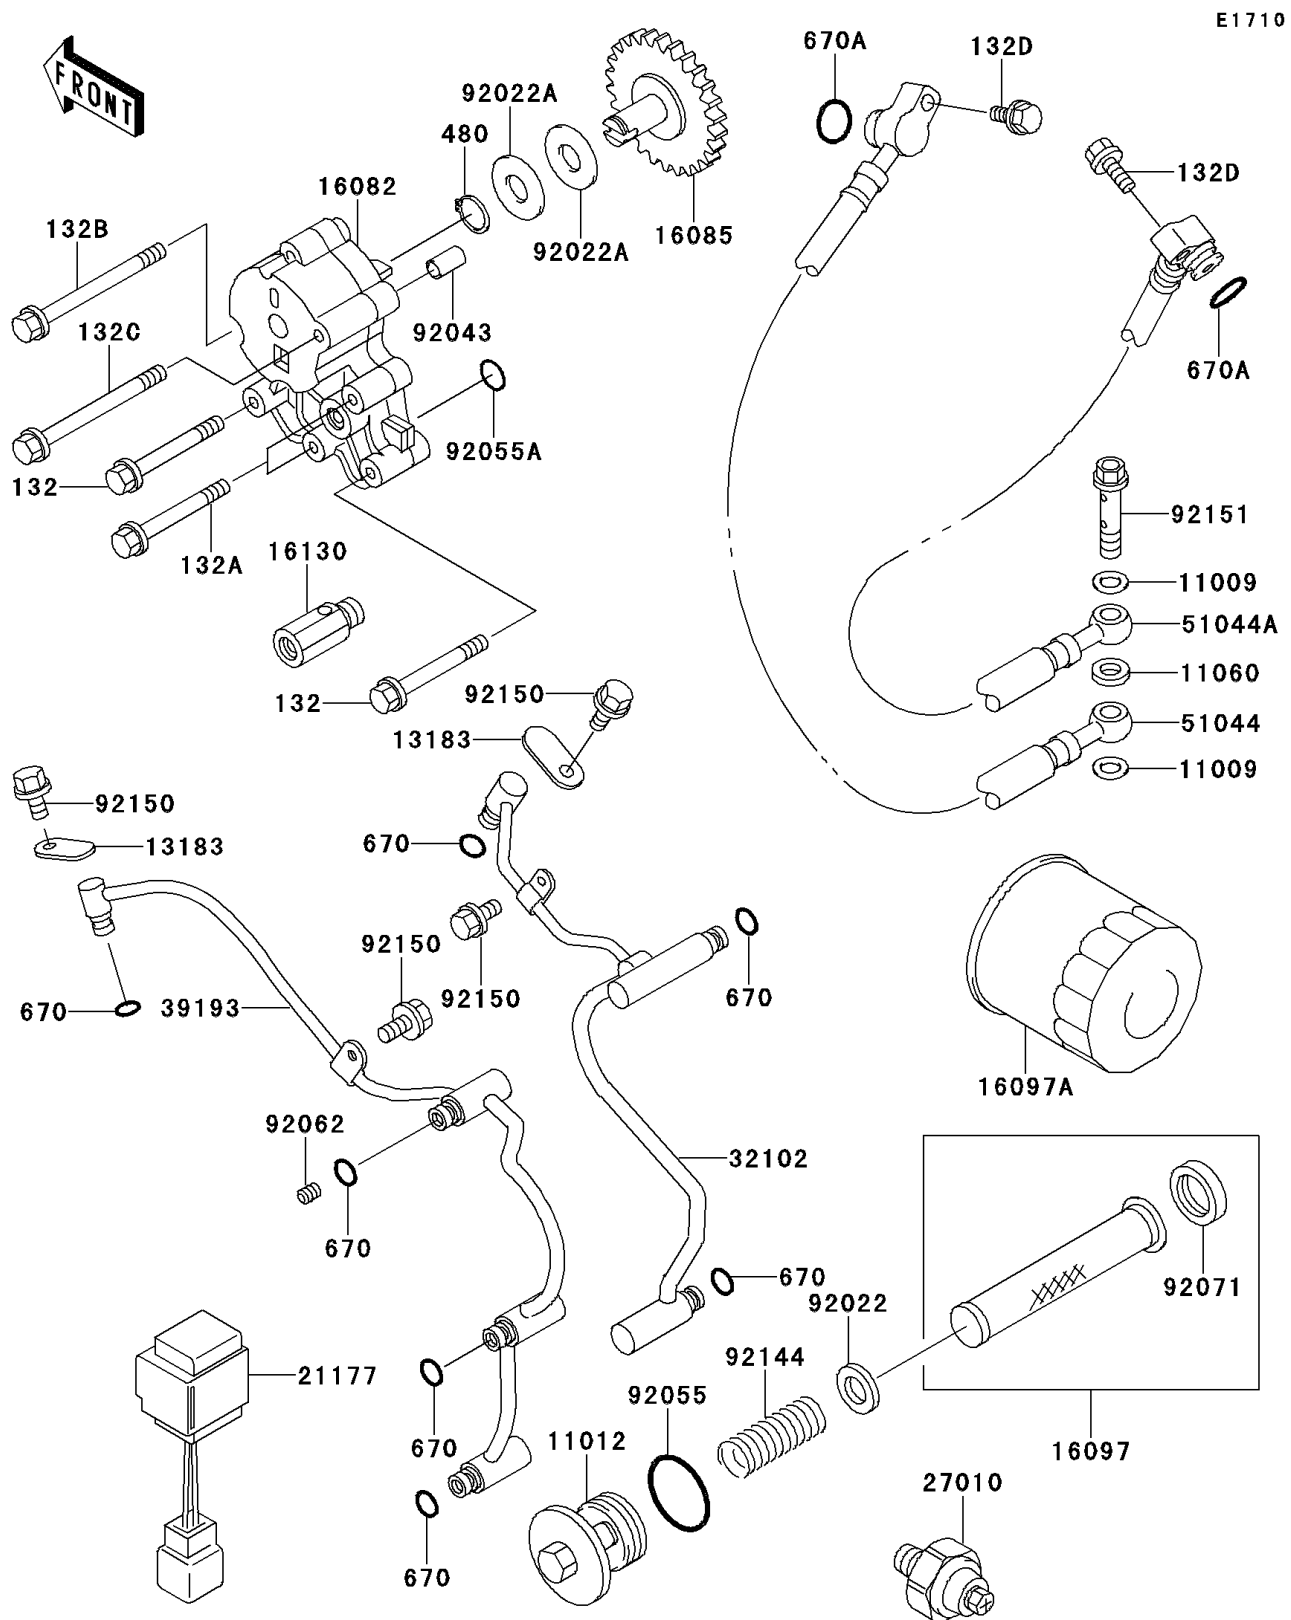

2000 Vulcan 1500 Nomad

PARTS DIAGRAM

Oil Pump/Oil Filter

2000 Vulcan 1500 Nomad

PARTS LIST

Oil Pump/Oil Filter

ITEM NAME	PART NUMBER	QUANTITY
-----------	-------------	----------
