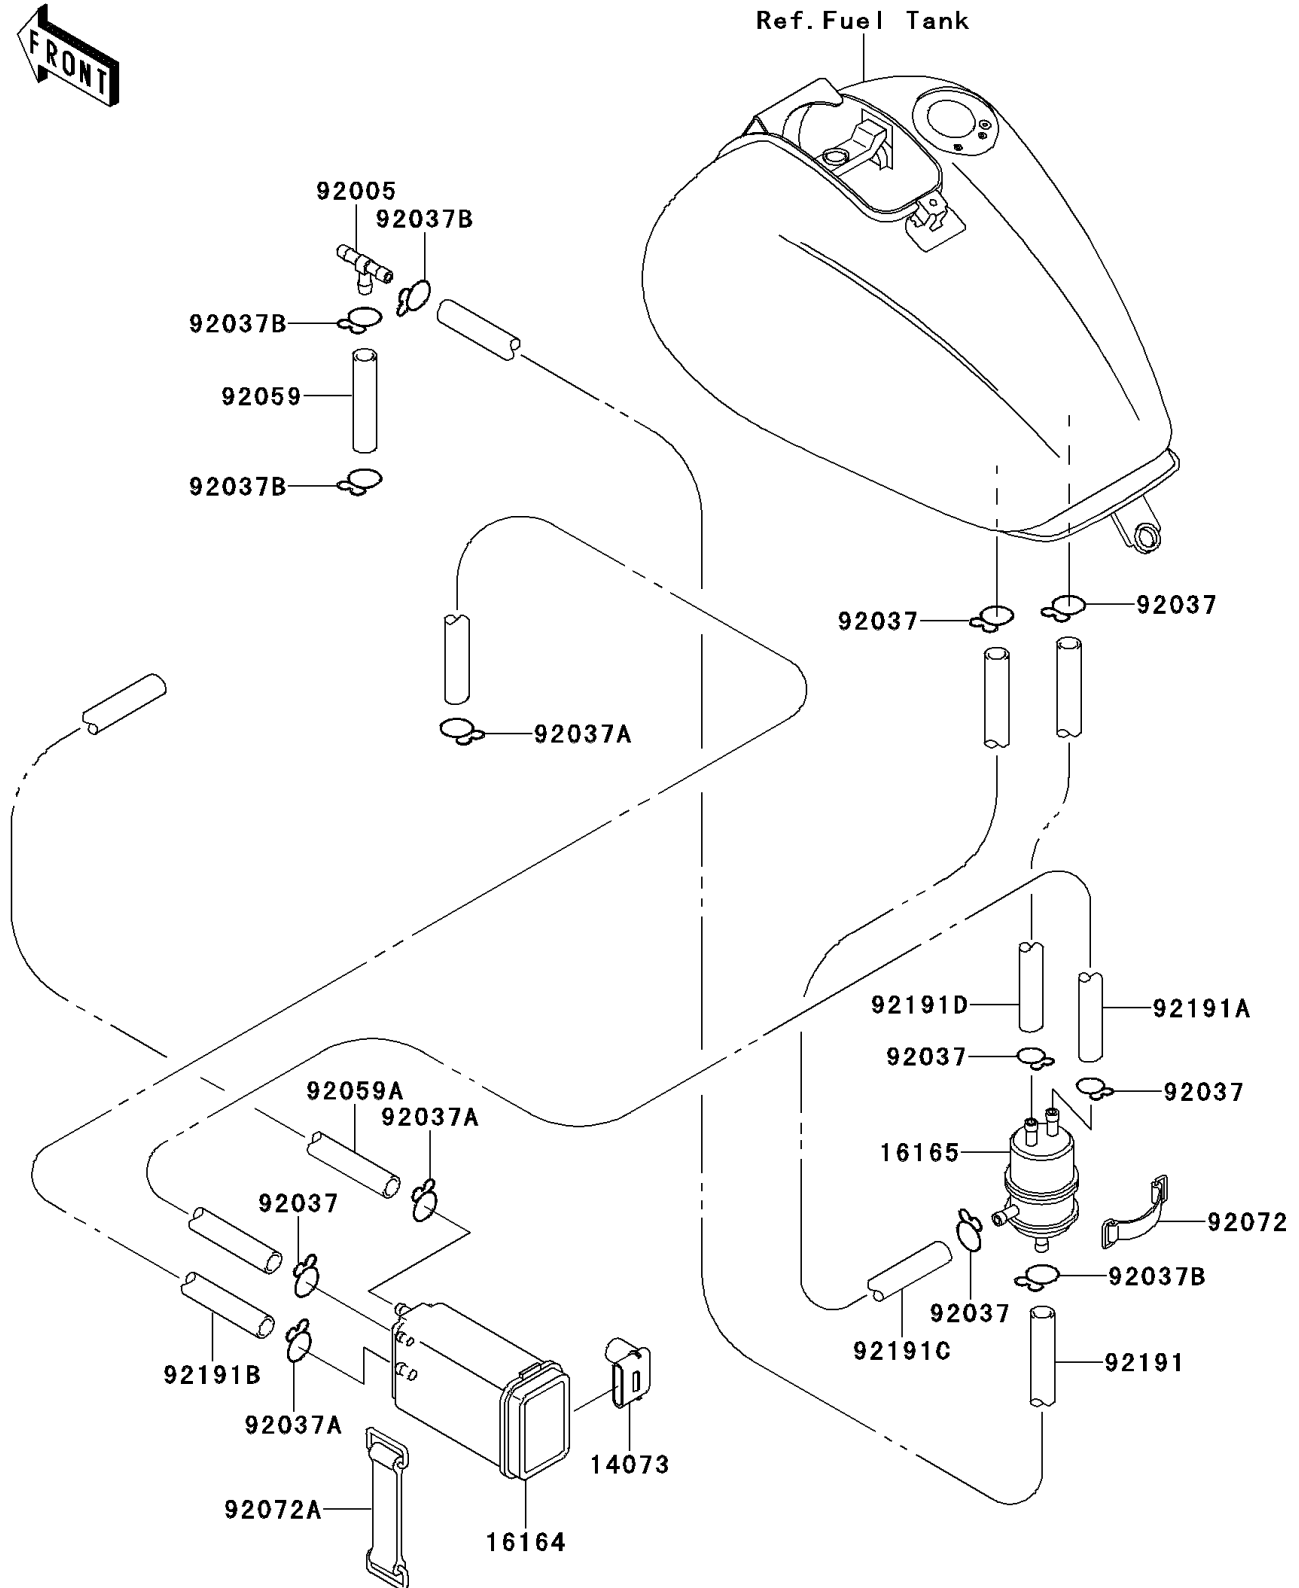

2000 Vulcan 1500 Nomad

PARTS DIAGRAM

Fuel Evaporative System

E1650

2000 Vulcan 1500 Nomad

PARTS LIST

Fuel Evaporative System

ITEM NAME

PART NUMBER

QUANTITY
