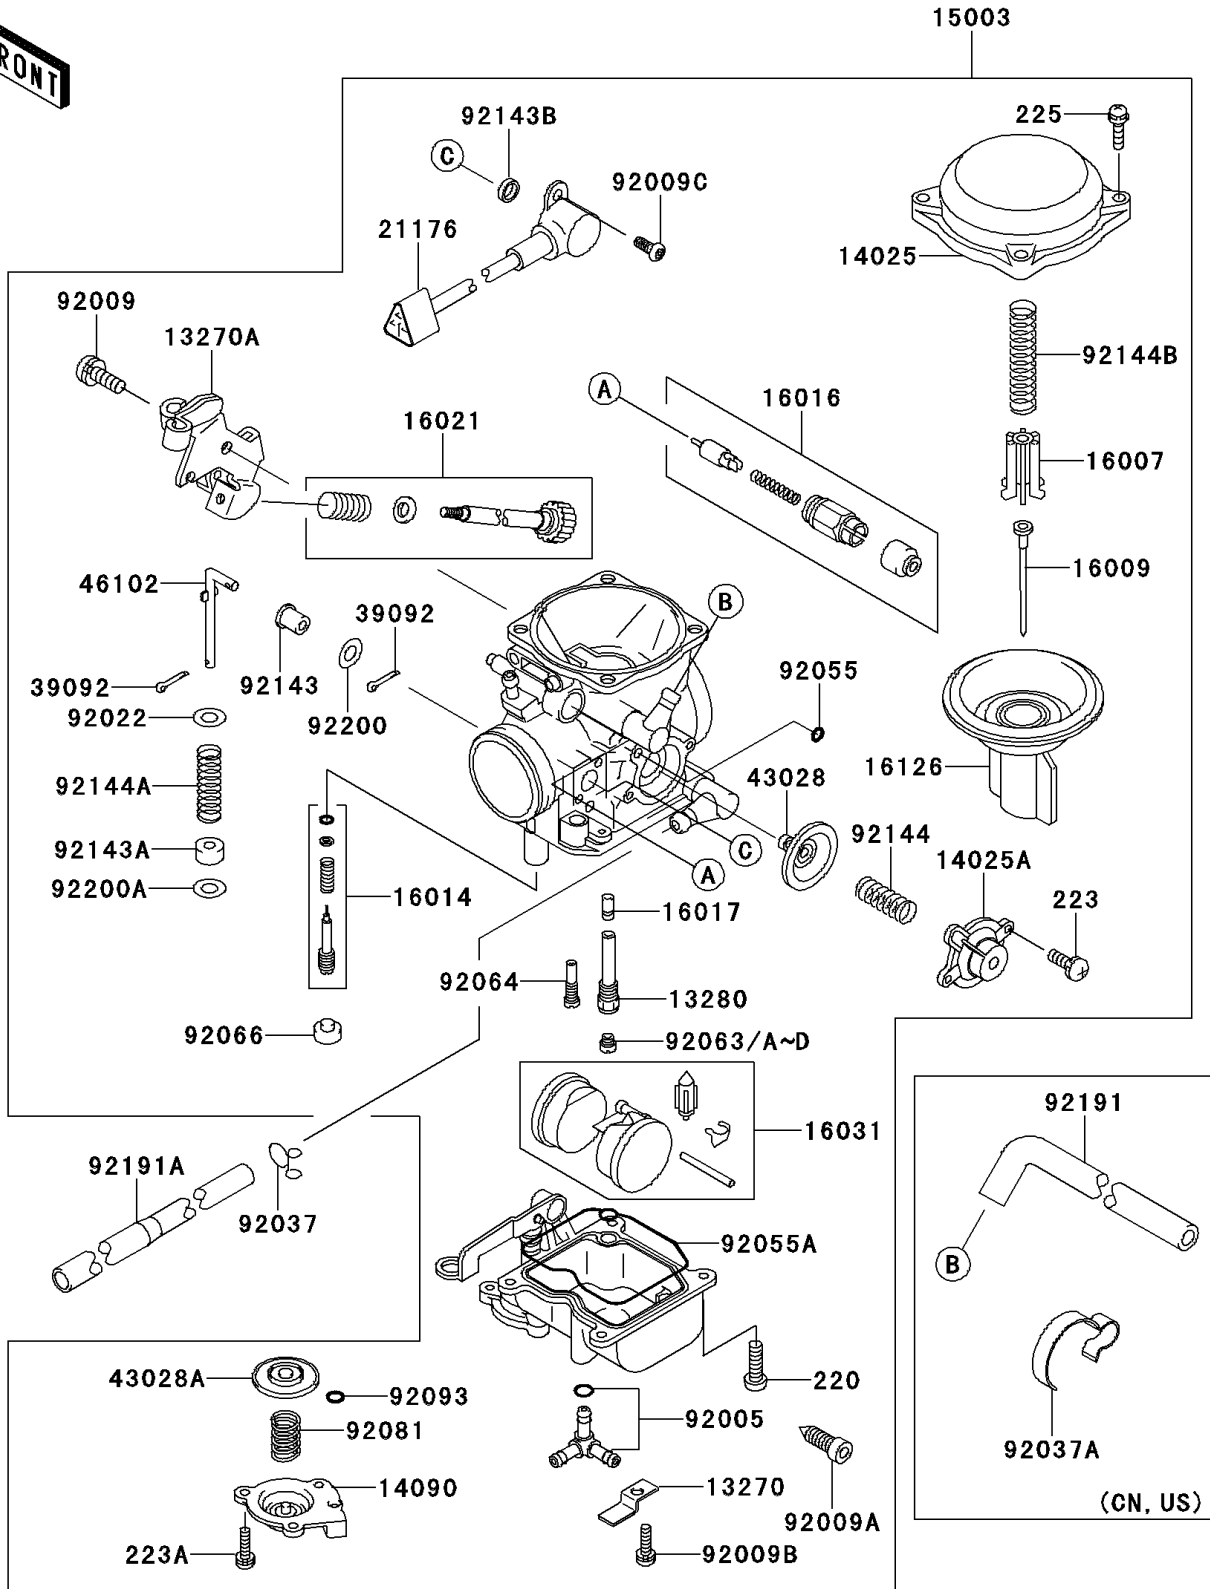

1999 Vulcan 1500 Nomad

PARTS DIAGRAM

Carburetor

E1611

1999 Vulcan 1500 Nomad

PARTS LIST

Carburetor

ITEM NAME	PART NUMBER	QUANTITY
PLATE,FITTING STAY (Ref # 13270)	13270-1286	1
PLATE (Ref # 13270A)	13270-1513	1
HOLDER,NEEDLE JET (Ref # 13280)	13280-1100	1
COVER,MIXING CHAMBER (Ref # 14025)	14025-1890	1
COVER,AIR CUT VALVE (Ref # 14025A)	14025-1903	1
COVER,ACCELERATOR (Ref # 14090)	14090-1635	1
CARBURETOR-ASSY (Ref # 15003)	15003-1432	1
SEAT-SPRING,DIAPHRAGM VALVE (Ref # 16007)	16007-1113	1
NEEDLE-JET,N2PY (Ref # 16009)	16009-1941	1
SCREW-PILOT AIR (Ref # 16014)	16014-1082	1
PLUNGER (Ref # 16016)	16016-1087	1
JET-NEEDLE,01B38 (Ref # 16017)	16017-1276	1
SCREW-THROTTLE STOP (Ref # 16021)	16021-1219	1
FLOAT (Ref # 16031)	16031-1090	1
VALVE,VACUUM (Ref # 16126)	16126-1325	1
SENSOR (Ref # 21176)	21176-1078	1
PIN-HAIR (Ref # 39092)	39092-1058	2
DIAPHRAGM,5.9MM,AIR CUT VALVE (Ref # 43028)	43028-1053	1
DIAPHRAGM (Ref # 43028A)	43028-1077	1
ROD,ACCELERATOR PUMP (Ref # 46102)	46102-1400	1
FITTING (Ref # 92005)	92005-1350	1
SCREW,5X10 (Ref # 92009)	92009-1365	1
SCREW,DRAIN,M6X0.75 (Ref # 92009A)	92009-1551	1
SCREW,4X8 (Ref # 92009B)	92009-1704	1
SCREW (Ref # 92009C)	92009-1781	2
WASHER,PLAIN,STOP SPRING (Ref # 92022)	92022-1480	1
CLAMP,TUBE (Ref # 92037)	92037-1531	1
RING-O (Ref # 92055)	92055-1245	1
RING-O,FLOAT CHAMBER (Ref # 92055A)	92055-1518	1