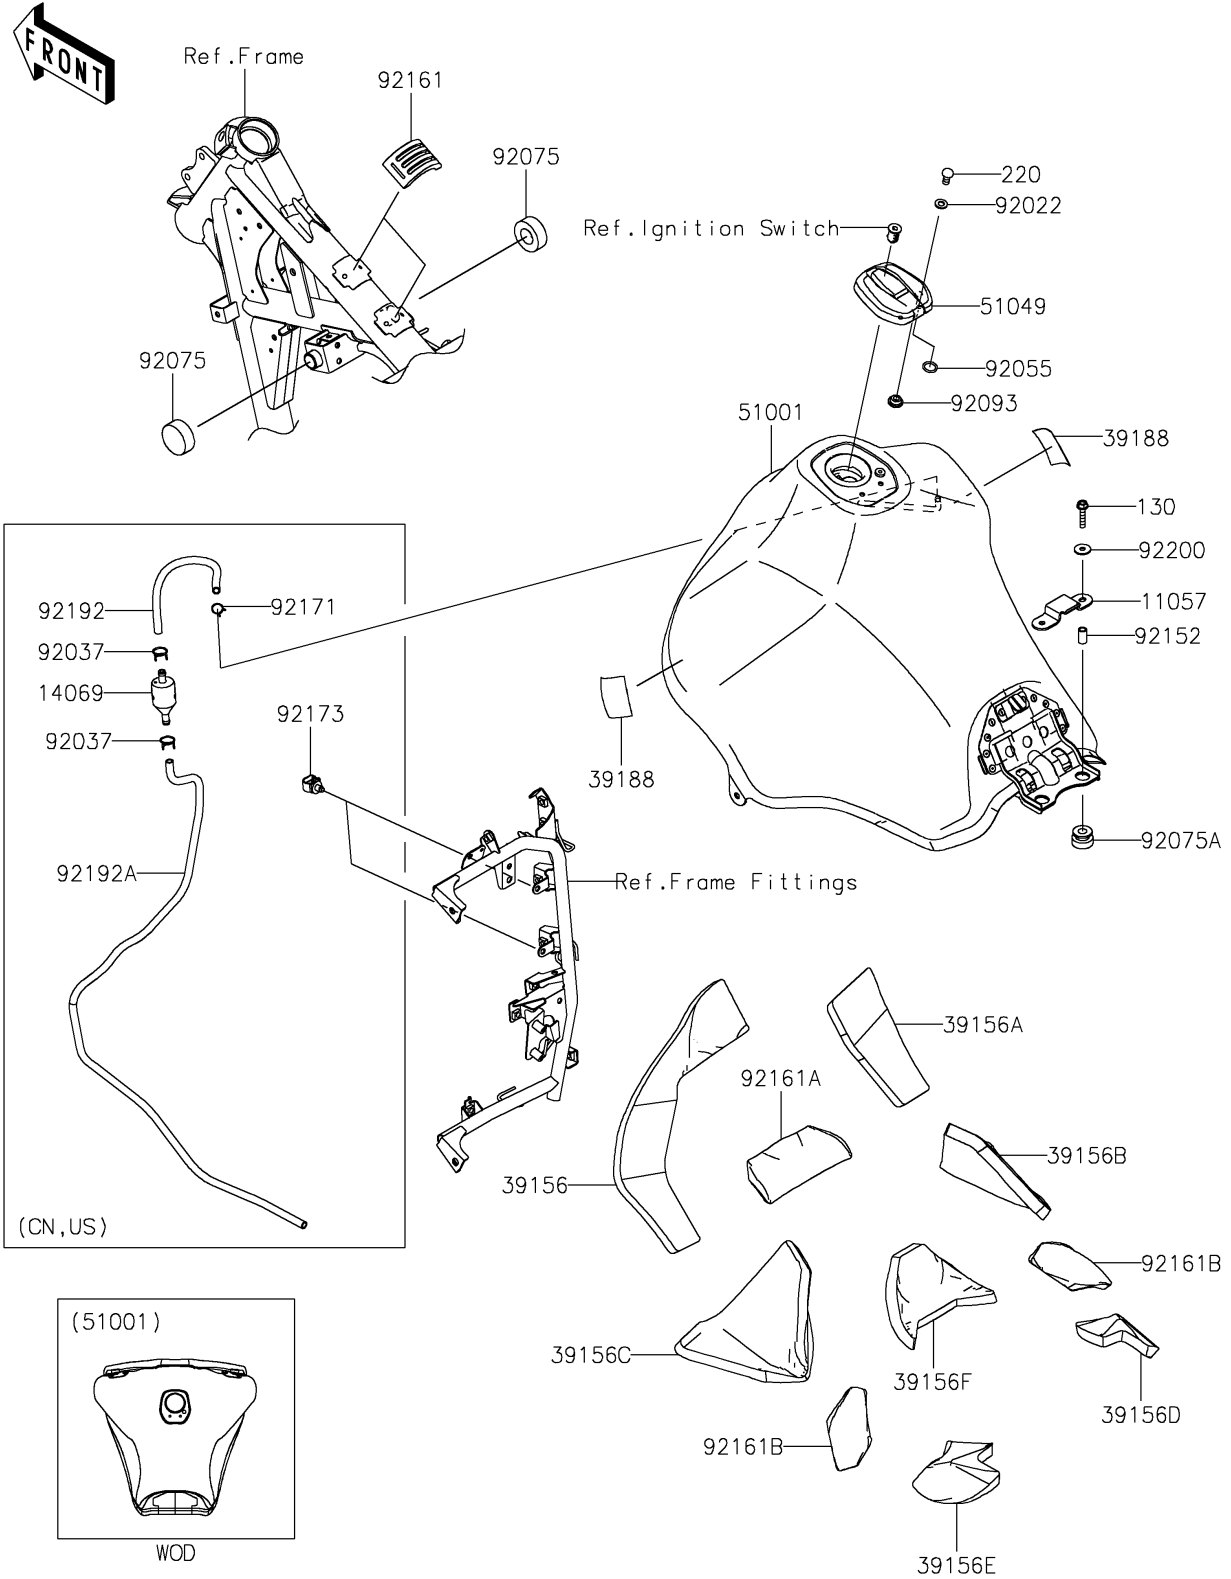

2022 KLR® 650

PARTS DIAGRAM

Fuel Tank

F2410

2022 KLR[®] 650

PARTS LIST

Fuel Tank

Kawasaki

Let the Good Times Roll[®]

ITEM NAME

PART NUMBER

QUANTITY
