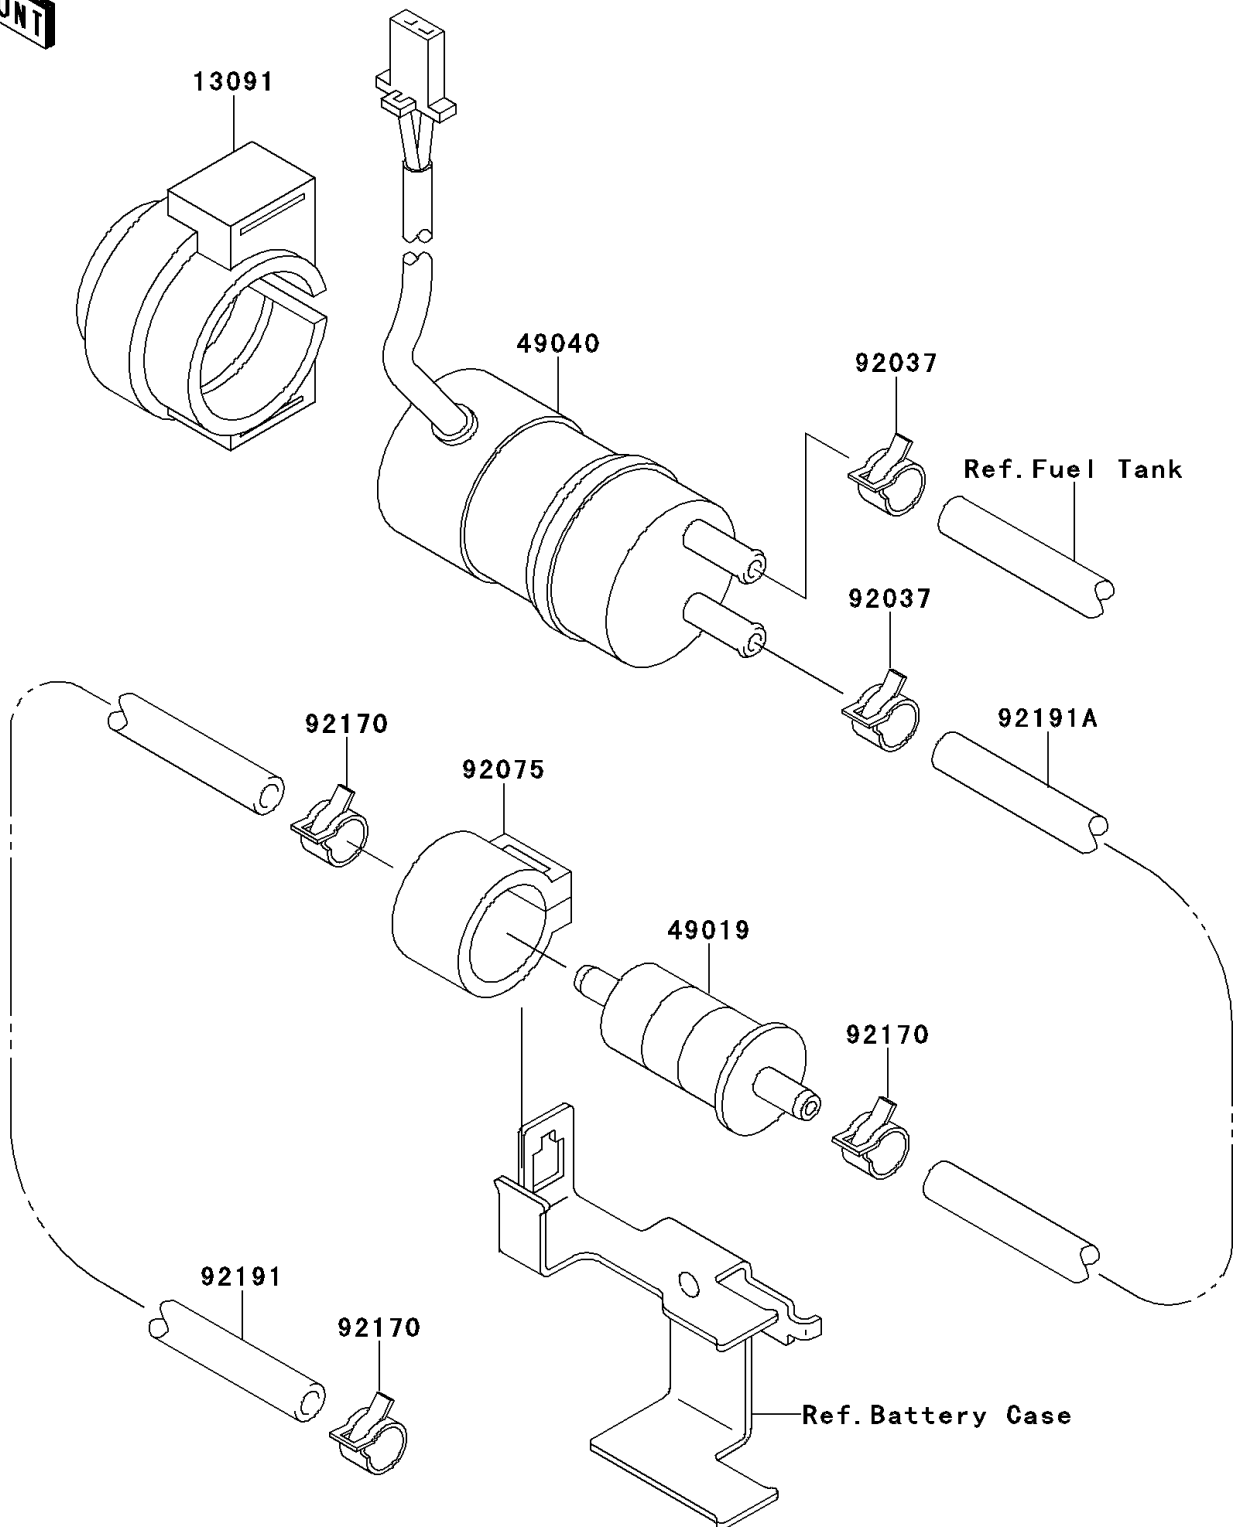

2001 Vulcan 1500 Nomad

PARTS DIAGRAM

Fuel Pump

E1520

2001 Vulcan 1500 Nomad

PARTS LIST

Fuel Pump

ITEM NAME

PART NUMBER

QUANTITY
