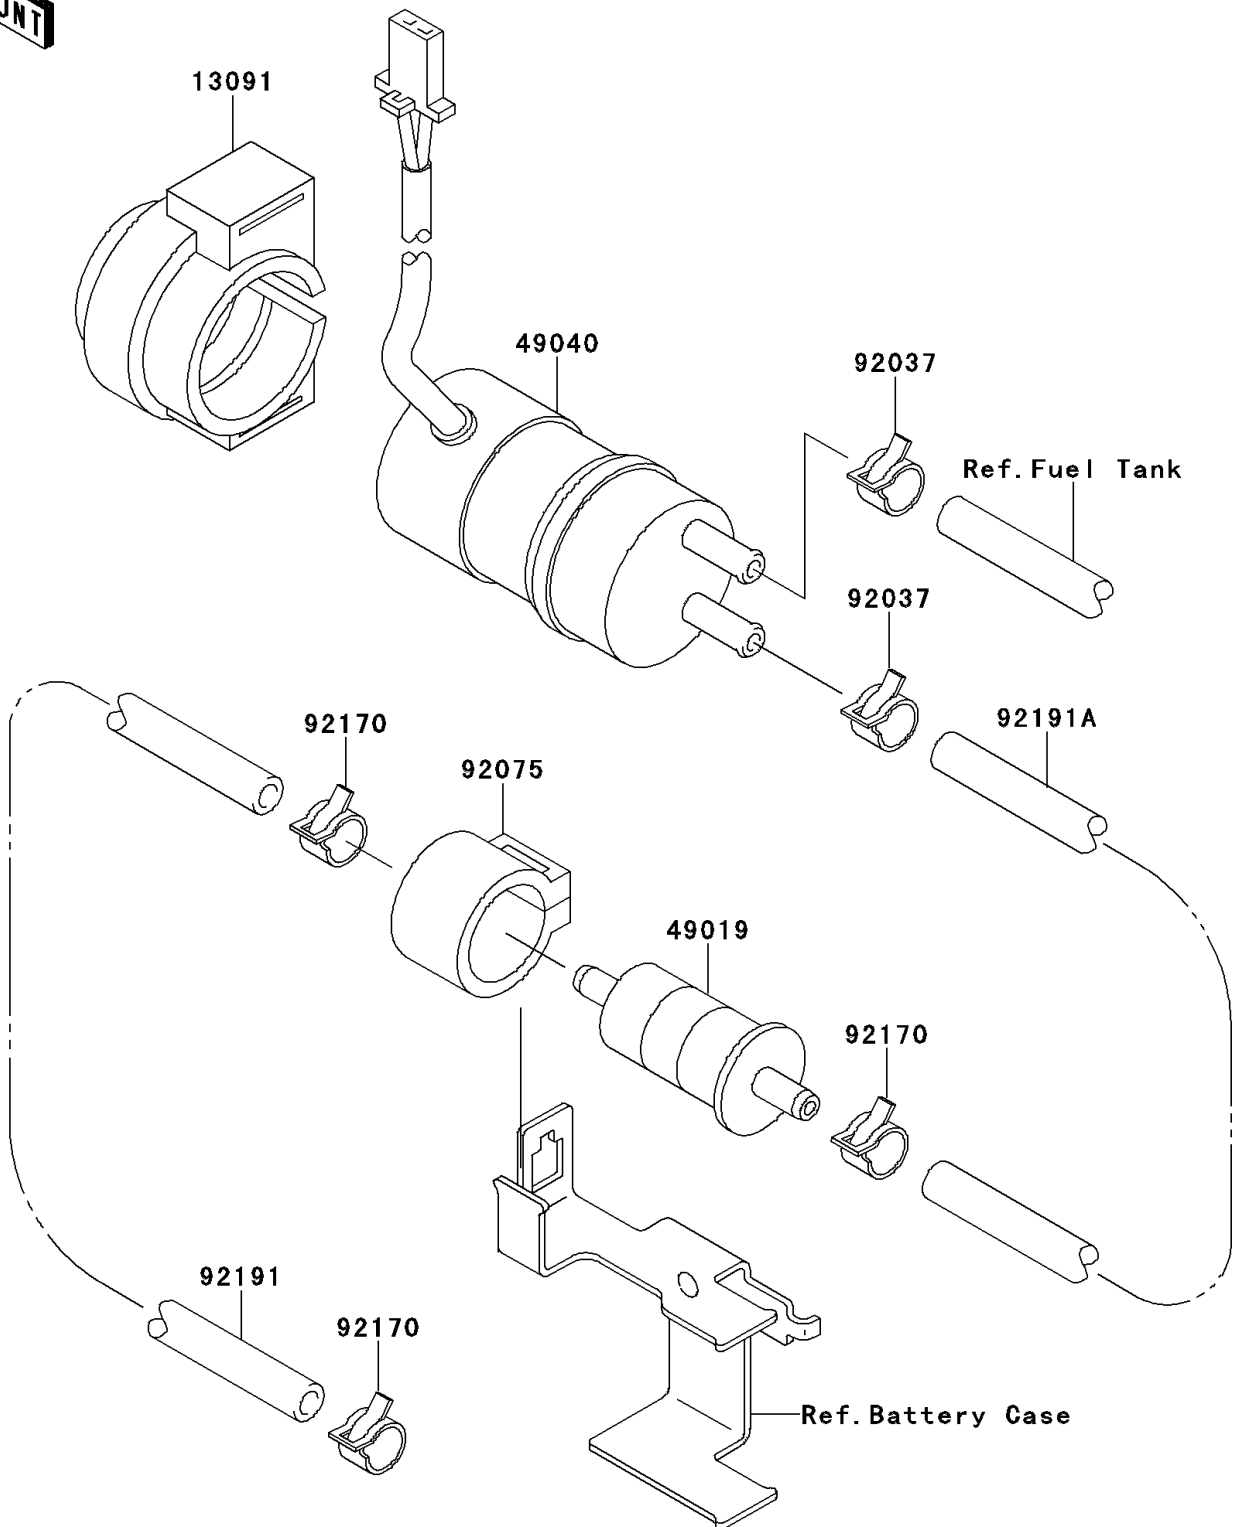

2000 Vulcan 1500 Nomad

PARTS DIAGRAM

Fuel Pump

E1520

2000 Vulcan 1500 Nomad

PARTS LIST

Fuel Pump

ITEM NAME

PART NUMBER

QUANTITY
