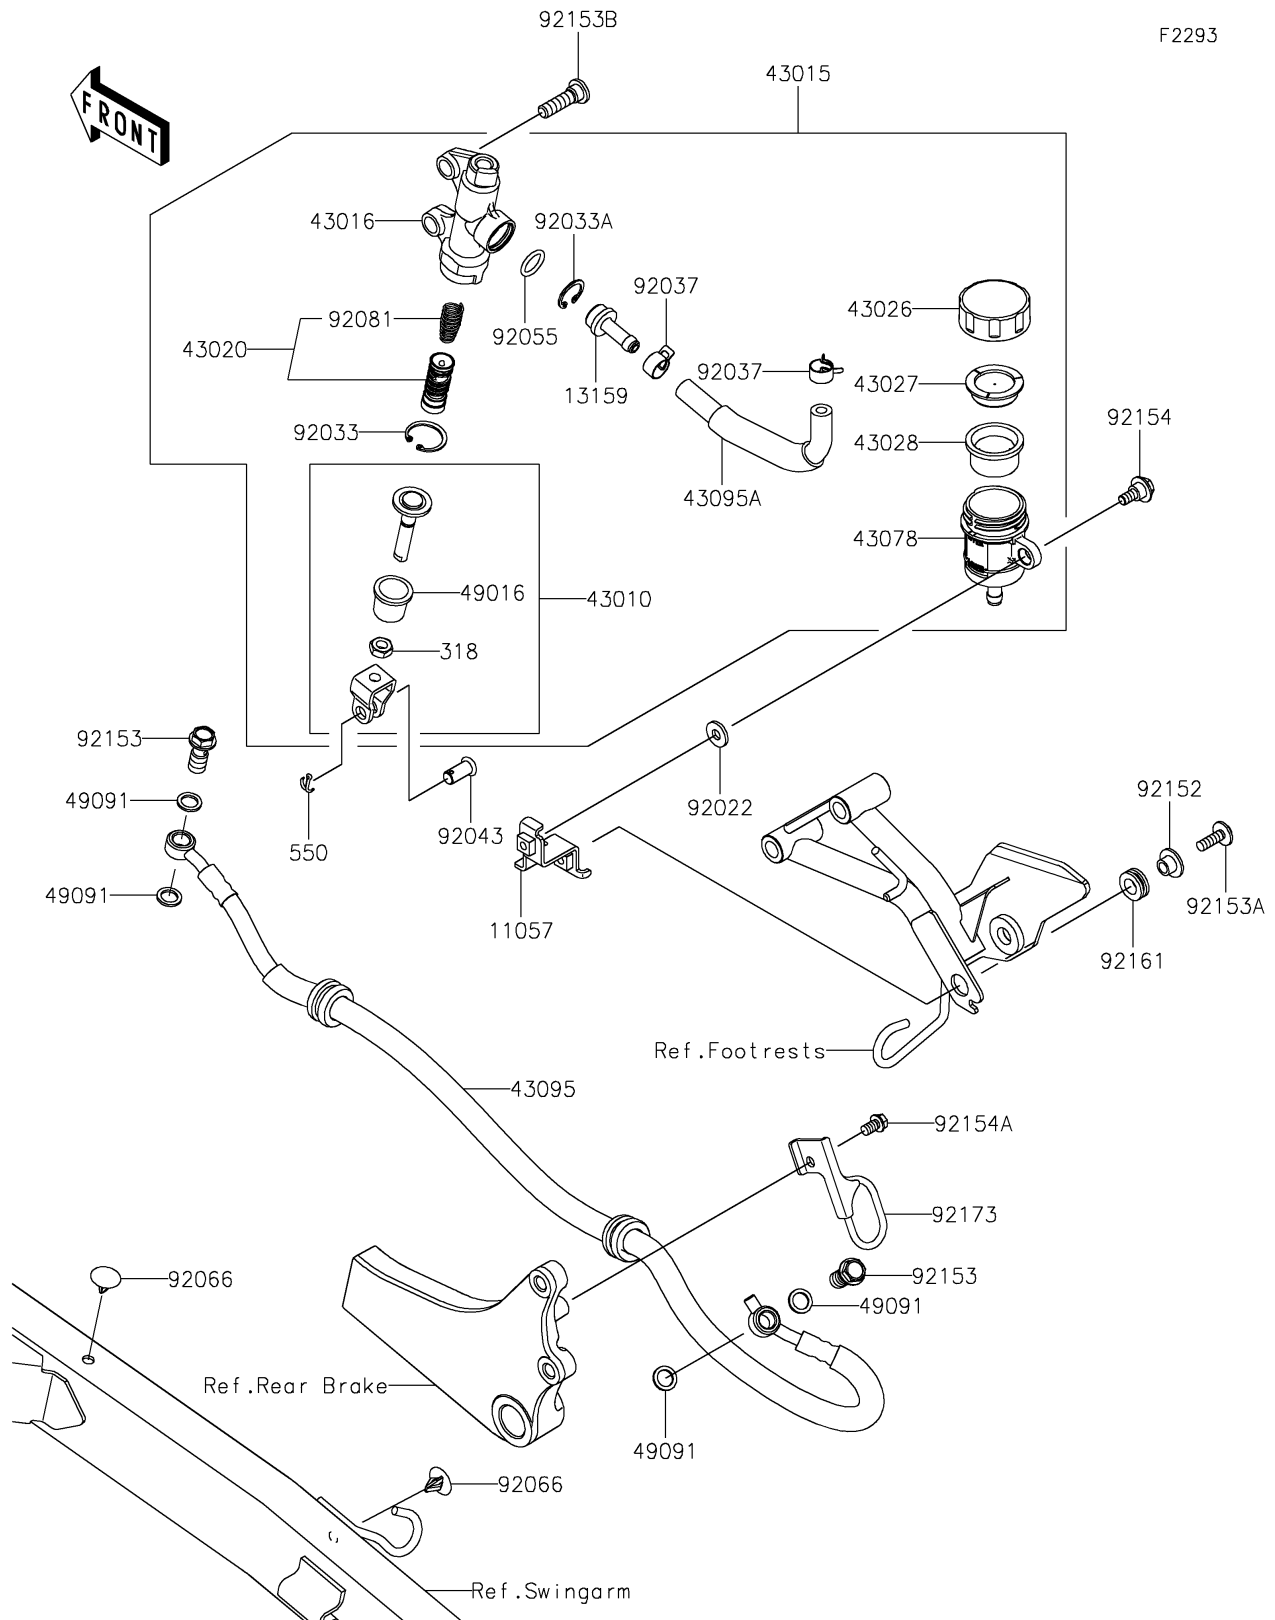

2022 KLR® 650

PARTS DIAGRAM

Rear Master Cylinder

2022 KLR[®] 650

PARTS LIST

Rear Master Cylinder

ITEM NAME

PART NUMBER

QUANTITY
