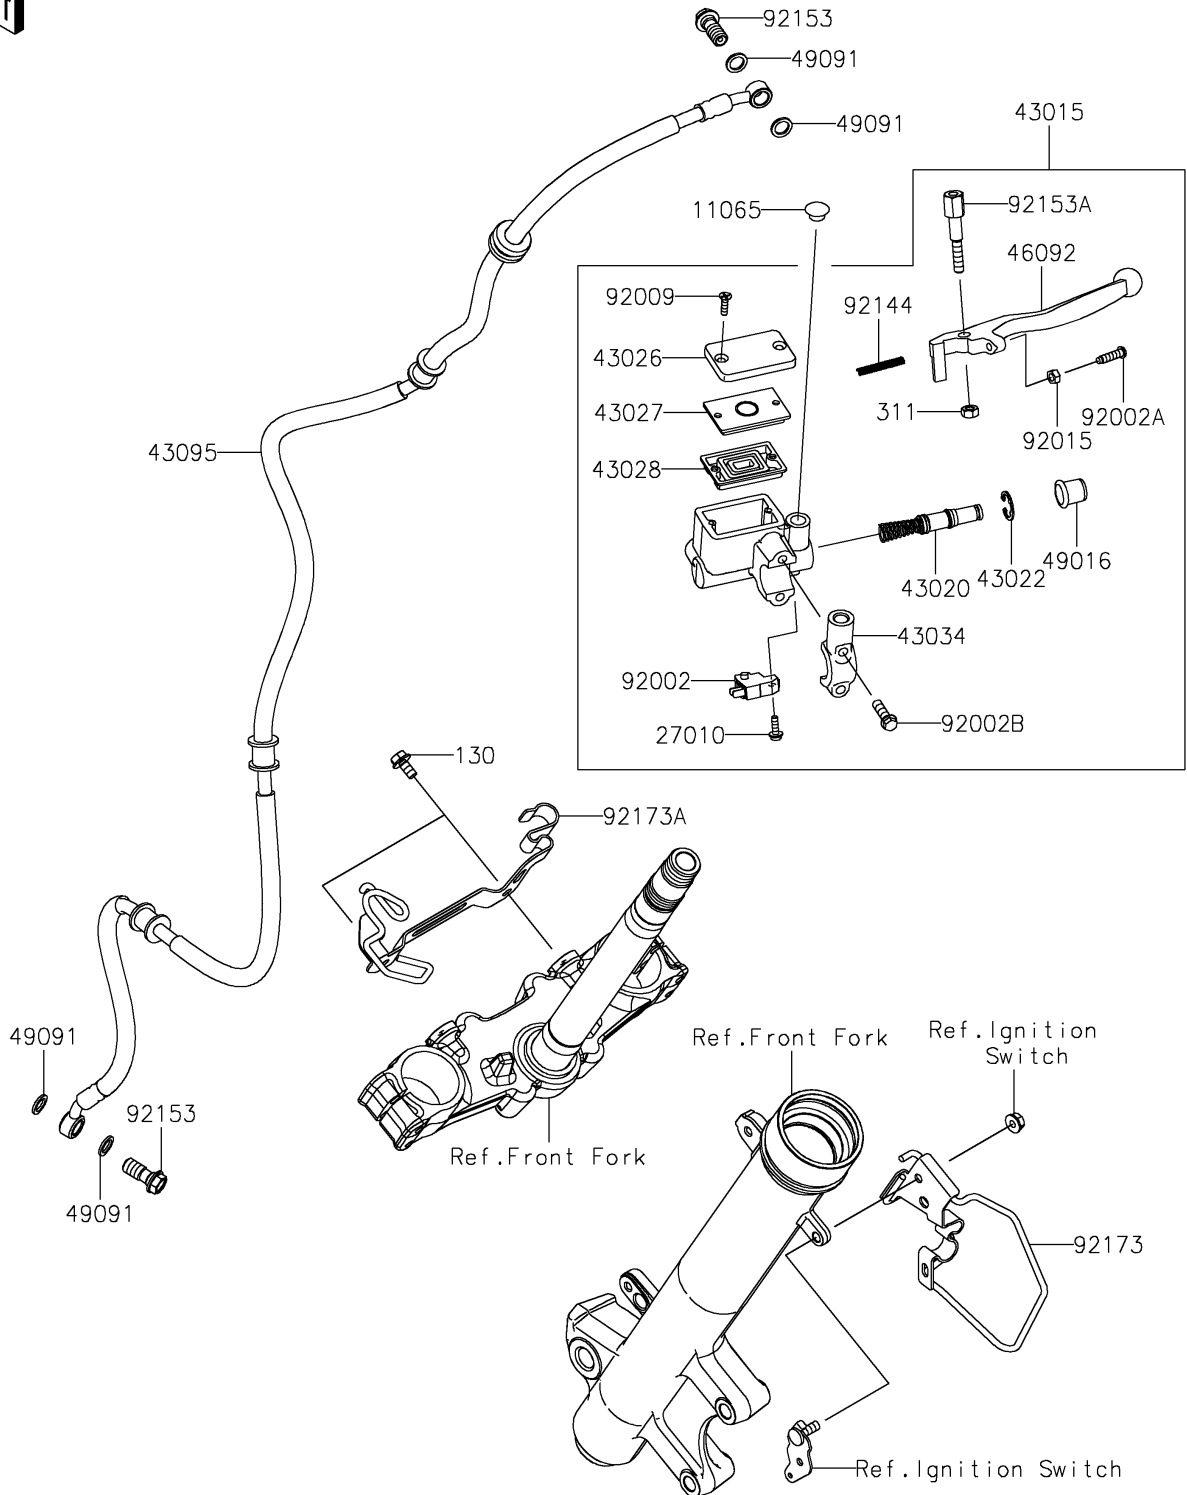

2022 KLR® 650

PARTS DIAGRAM

Front Master Cylinder

F2291

2022 KLR[®] 650

PARTS LIST

Front Master Cylinder

ITEM NAME

PART NUMBER

QUANTITY
