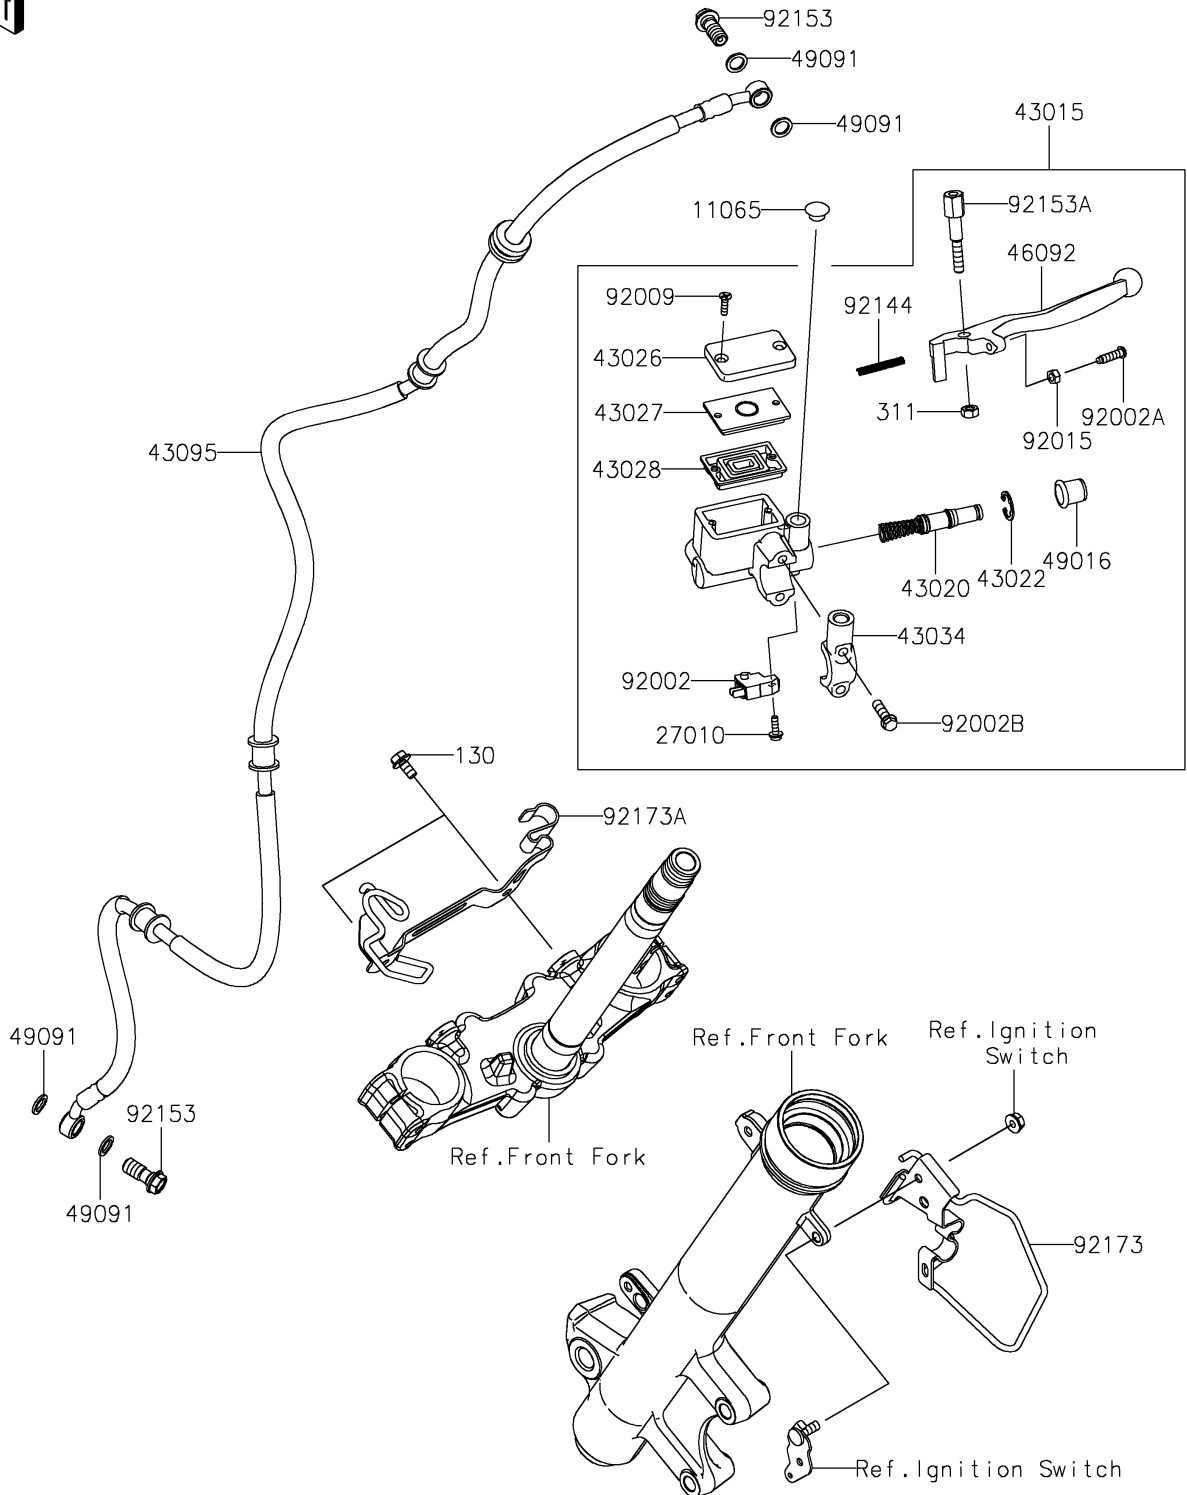

2022 KLR® 650

PARTS DIAGRAM

Front Master Cylinder

F2291

2022 KLR® 650

PARTS LIST

Front Master Cylinder

ITEM NAME	PART NUMBER	QUANTITY
CAP,DUMMY (Ref # 11065)	11065-0218	1
SWITCH,BRAKE (Ref # 27010)	27010-0762	1
CYLINDER-ASSY-MASTER,FR (Ref # 43015)	43015-0788	1
PISTON-COMP-BRAKE (Ref # 43020)	43020-1104	1
STOPPER-BRAKE,PISTON (Ref # 43022)	43022-1010	1
CAP-BRAKE (Ref # 43026)	43026-1082	1
PLATE-DIAPHRAGM (Ref # 43027)	43027-1057	1
DIAPHRAGM (Ref # 43028)	43028-1061	1
HOLDER-BRAKE (Ref # 43034)	43034-0145	1
HOSE-BRAKE,FR (Ref # 43095)	43095-1760	1
LEVER-GRIP,FRONT BRAKE (Ref # 46092)	46092-1175	1
COVER-SEAL,MASTER CYLINDER (Ref # 49016)	49016-1044	1
WASHER-SEAL,10.1X14.5X1.5 (Ref # 49091)	49091-0001	4
BOLT,SCREW,4X12 (Ref # 92002)	92002-1323	1
BOLT,ADJUST (Ref # 92002A)	92002-1893	1
BOLT (Ref # 92002B)	92002-1894	2
SCREW,4MM (Ref # 92009)	92009-1458	2
NUT,ADJUST (Ref # 92015)	92015-1642	1
SPRING,RETURN (Ref # 92144)	92144-1103	1
BOLT,OIL,L=23 (Ref # 92153)	92153-0627	2
BOLT,LEVER SET (Ref # 92153A)	92153-0790	1
CLAMP (Ref # 92173)	92173-2348	1
CLAMP (Ref # 92173A)	92173-2350	1
BOLT-FLANGED,6X12 (Ref # 130)	130BA0612	2
NUT-HEX,6MM (Ref # 311)	311BB0600	1