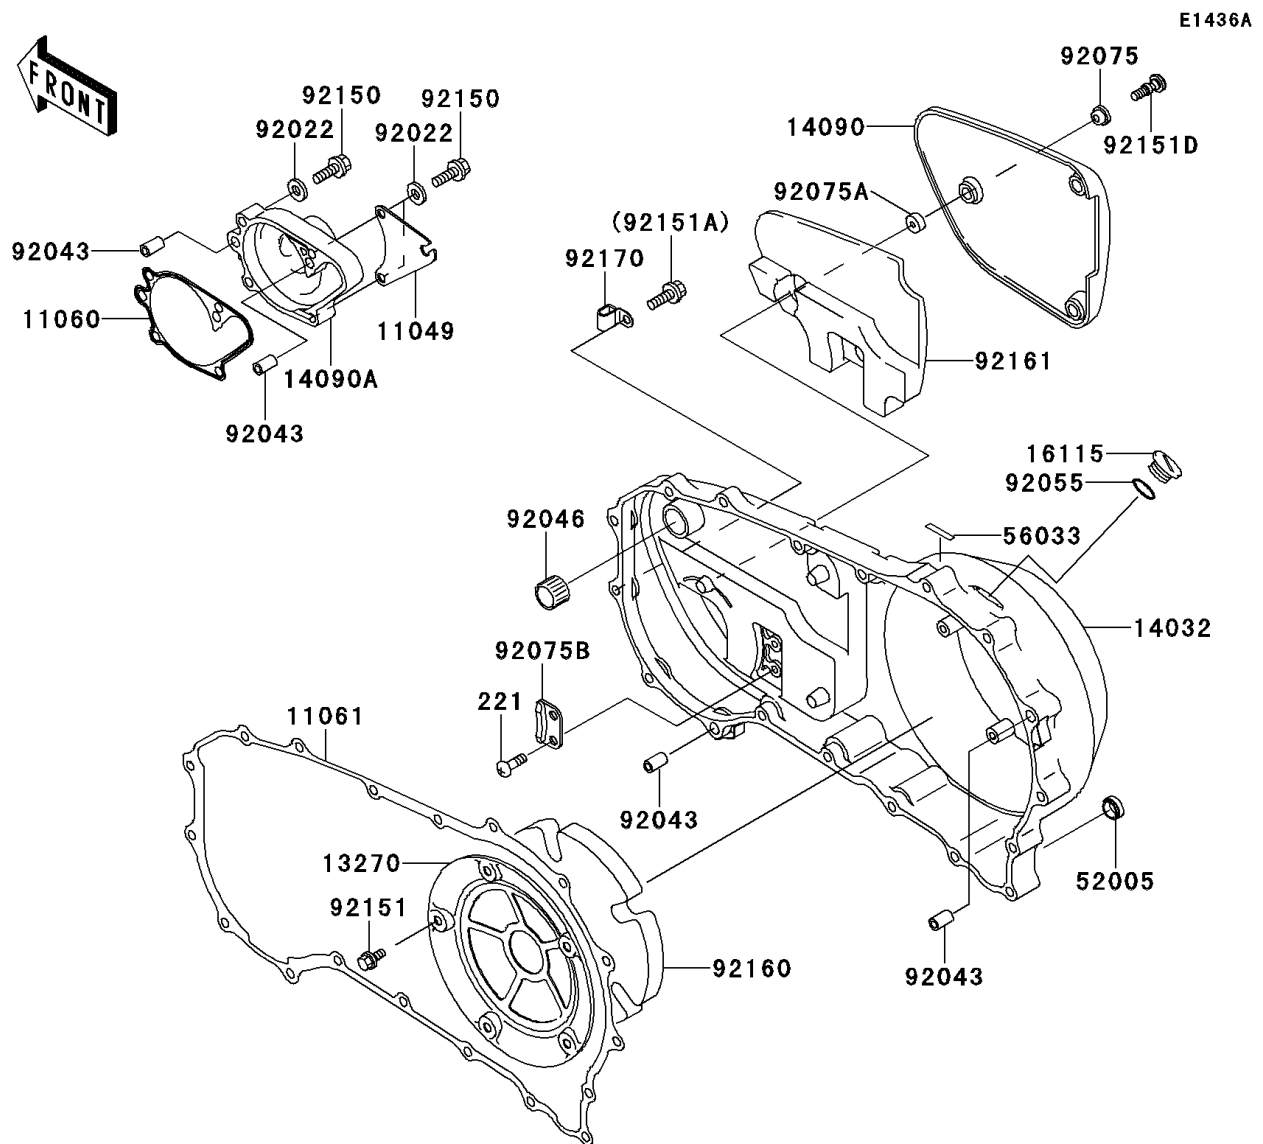

2000 Vulcan 1500 Nomad

PARTS DIAGRAM

Right Engine Cover(s)

2000 Vulcan 1500 Nomad

PARTS LIST

Right Engine Cover(s)

ITEM NAME	PART NUMBER	QUANTITY
-----------	-------------	----------
