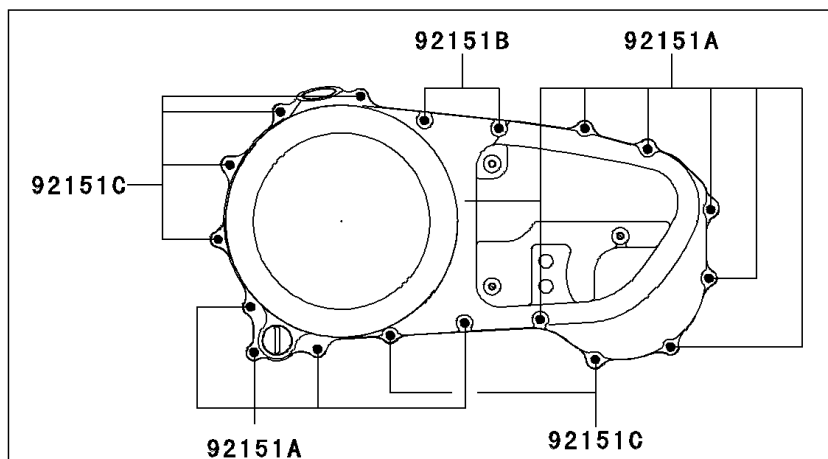

2000 Vulcan 1500 Nomad

PARTS DIAGRAM

Right Engine Cover(s)

2000 Vulcan 1500 Nomad

PARTS LIST

Right Engine Cover(s)

ITEM NAME	PART NUMBER	QUANTITY
-----------	-------------	----------
