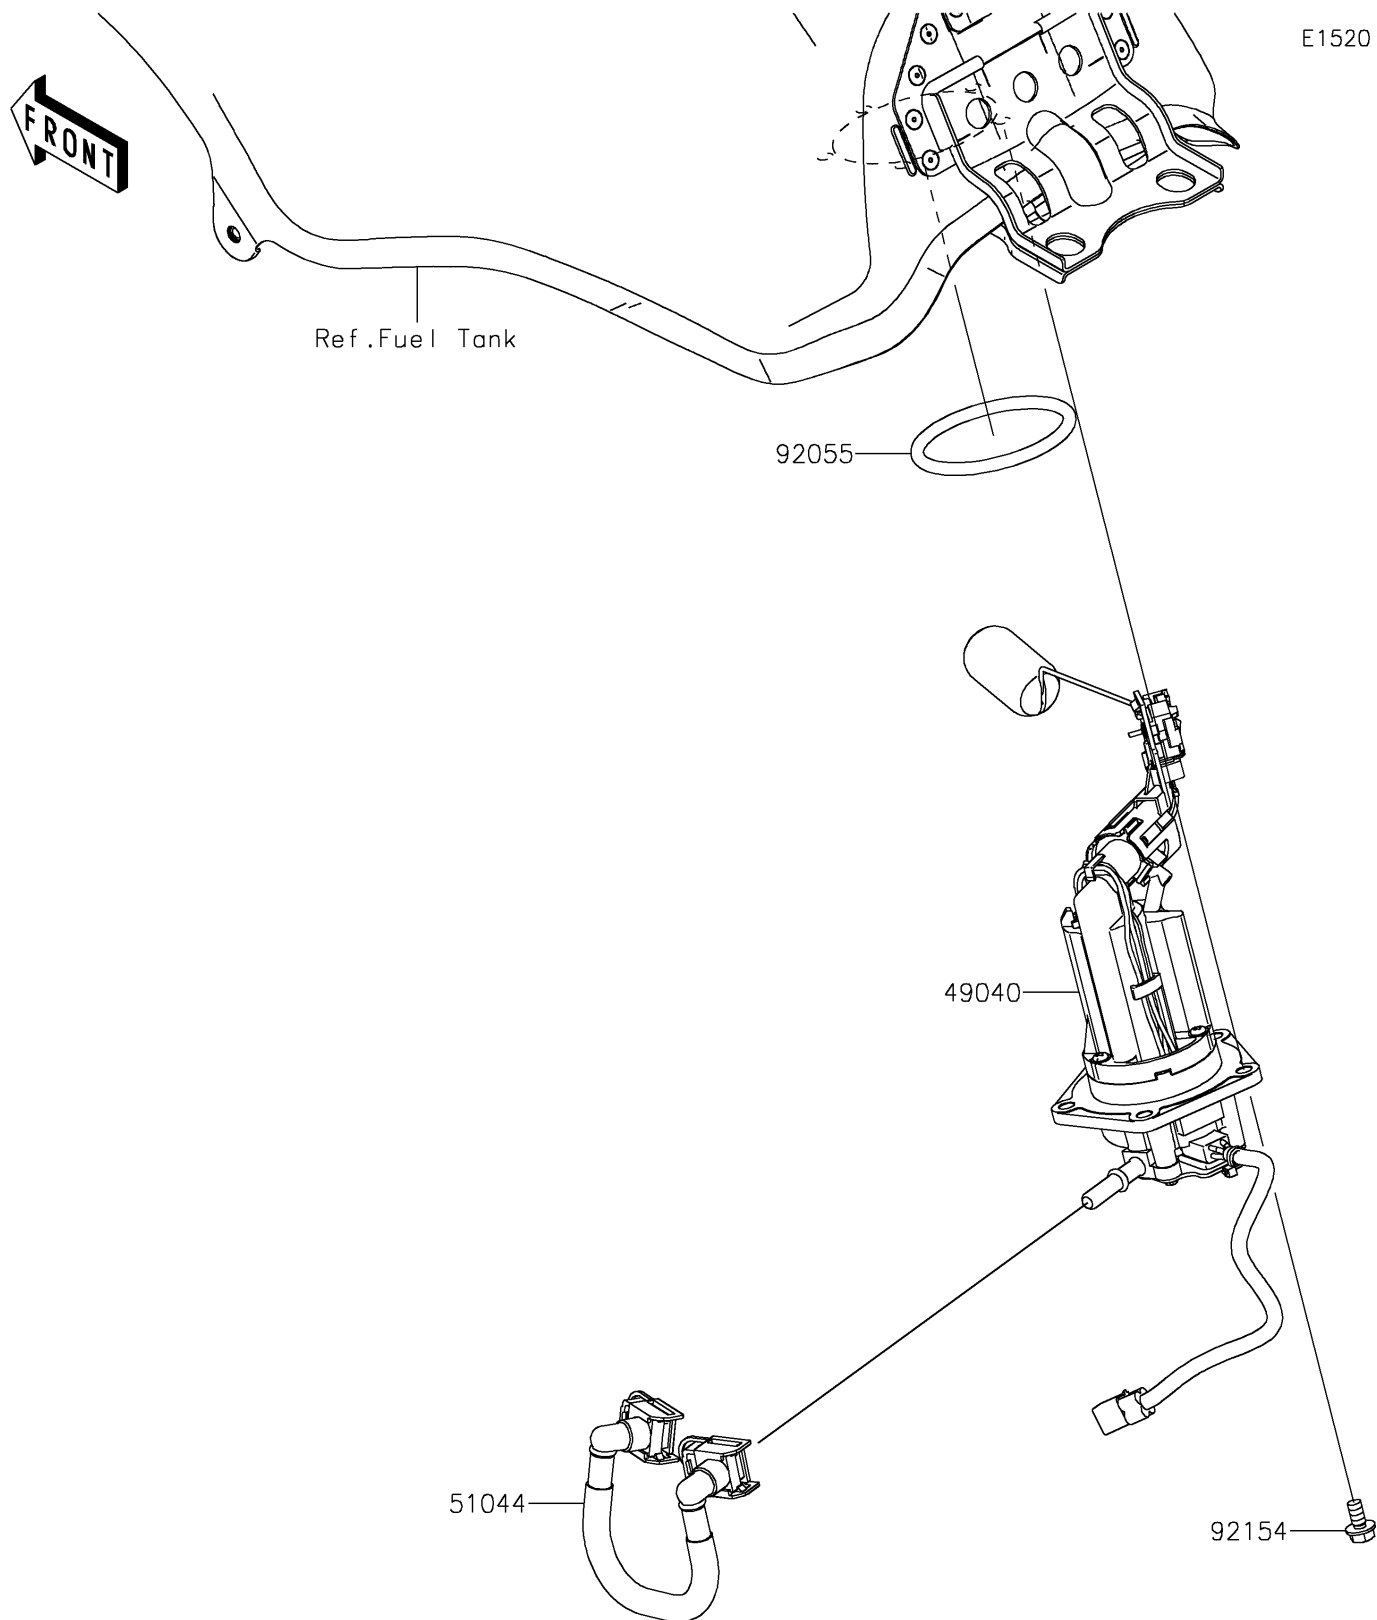

2022 KLR® 650

PARTS DIAGRAM

Fuel Pump

Kawasaki

Let the Good Times Roll®