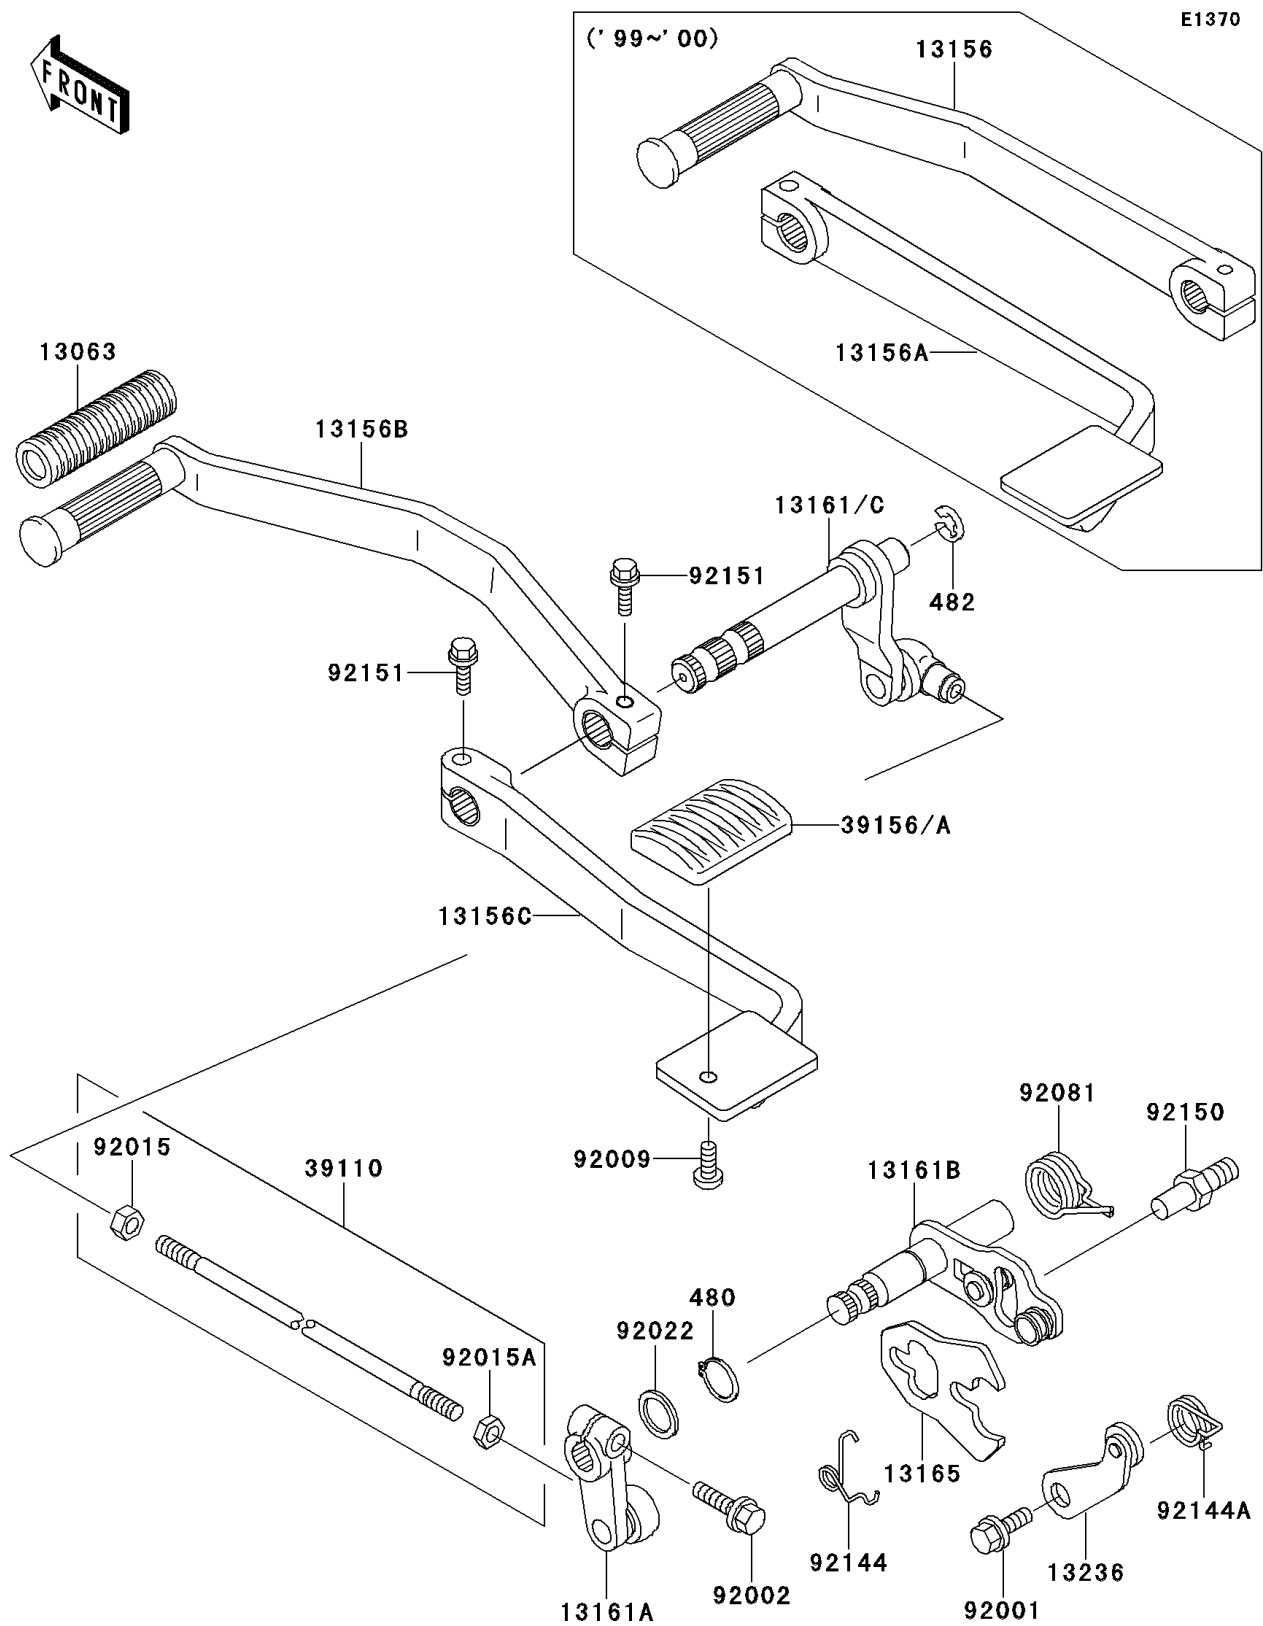

2001 Vulcan 1500 Nomad

PARTS DIAGRAM

Gear Change Mechanism

2001 Vulcan 1500 Nomad

PARTS LIST

Gear Change Mechanism

ITEM NAME

PART NUMBER

QUANTITY
