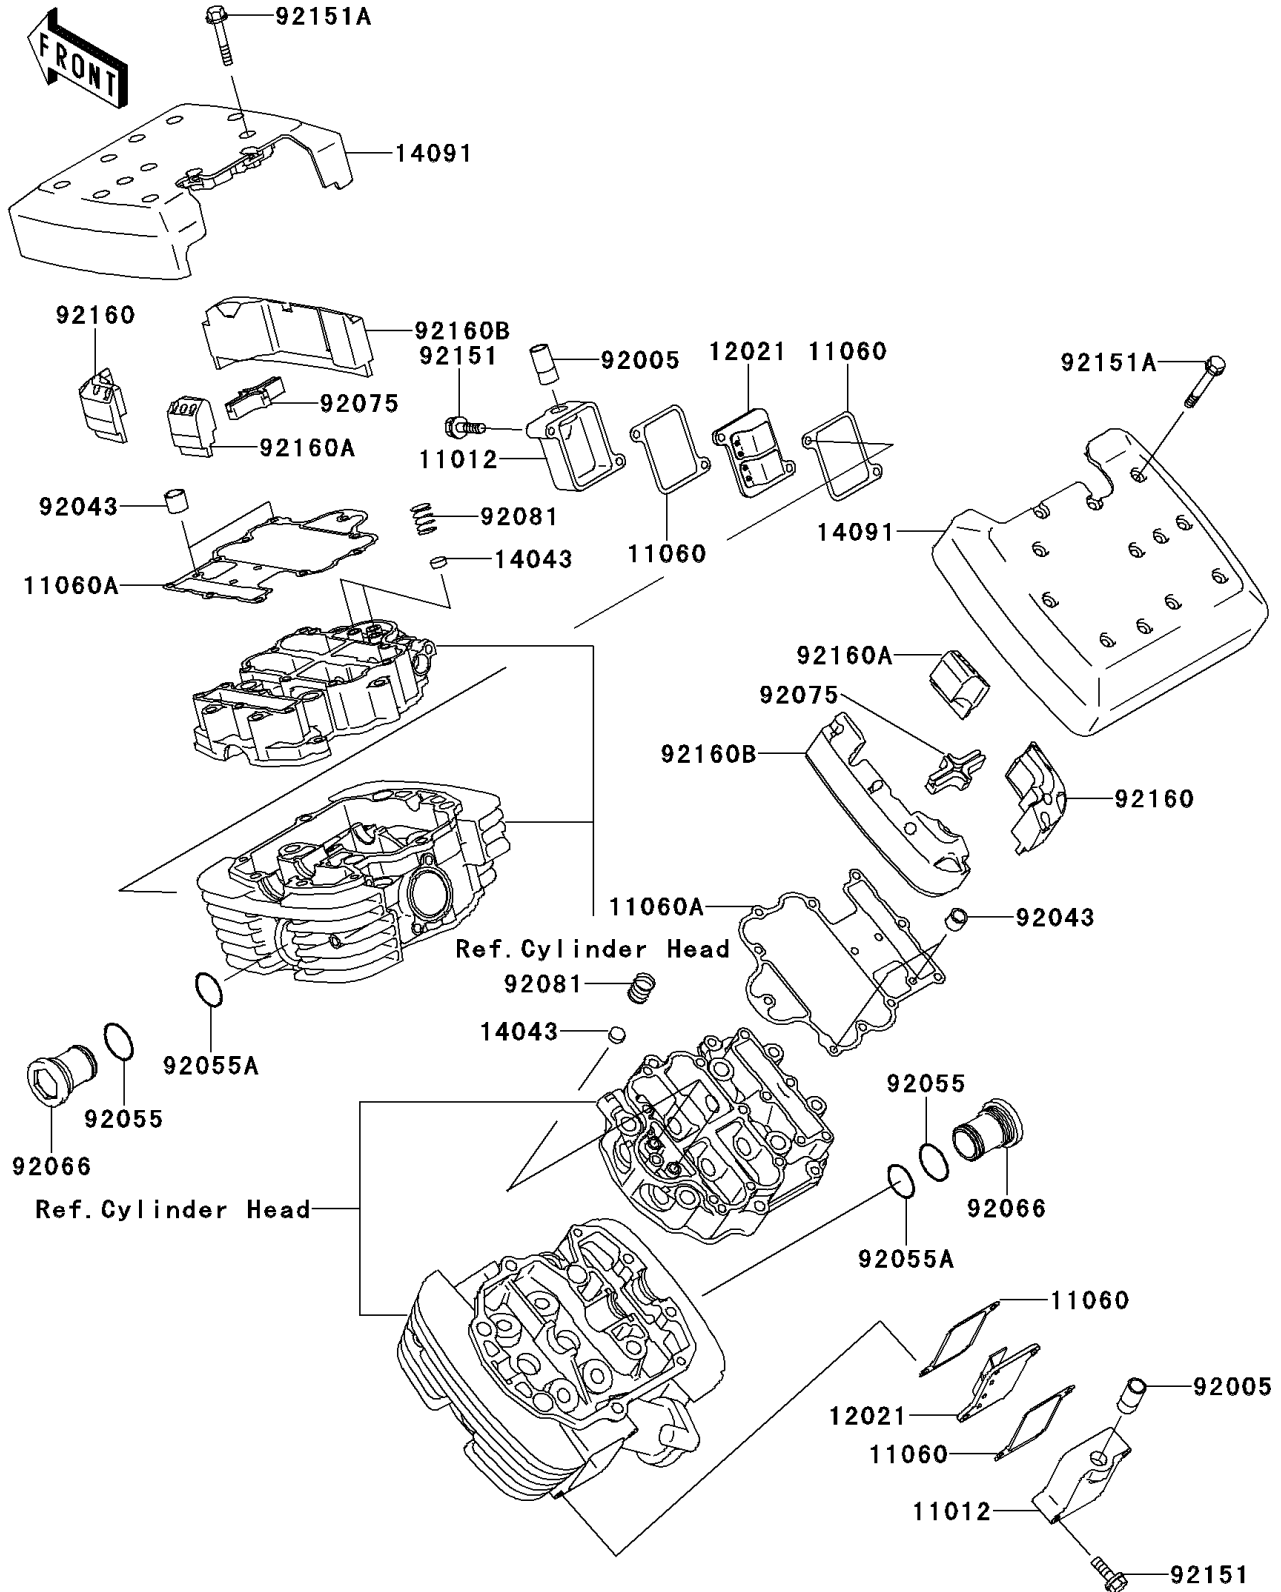

2001 Vulcan 1500 Nomad

PARTS DIAGRAM

Cylinder Head Cover

E1112

2001 Vulcan 1500 Nomad

PARTS LIST

Cylinder Head Cover

ITEM NAME

PART NUMBER

QUANTITY
