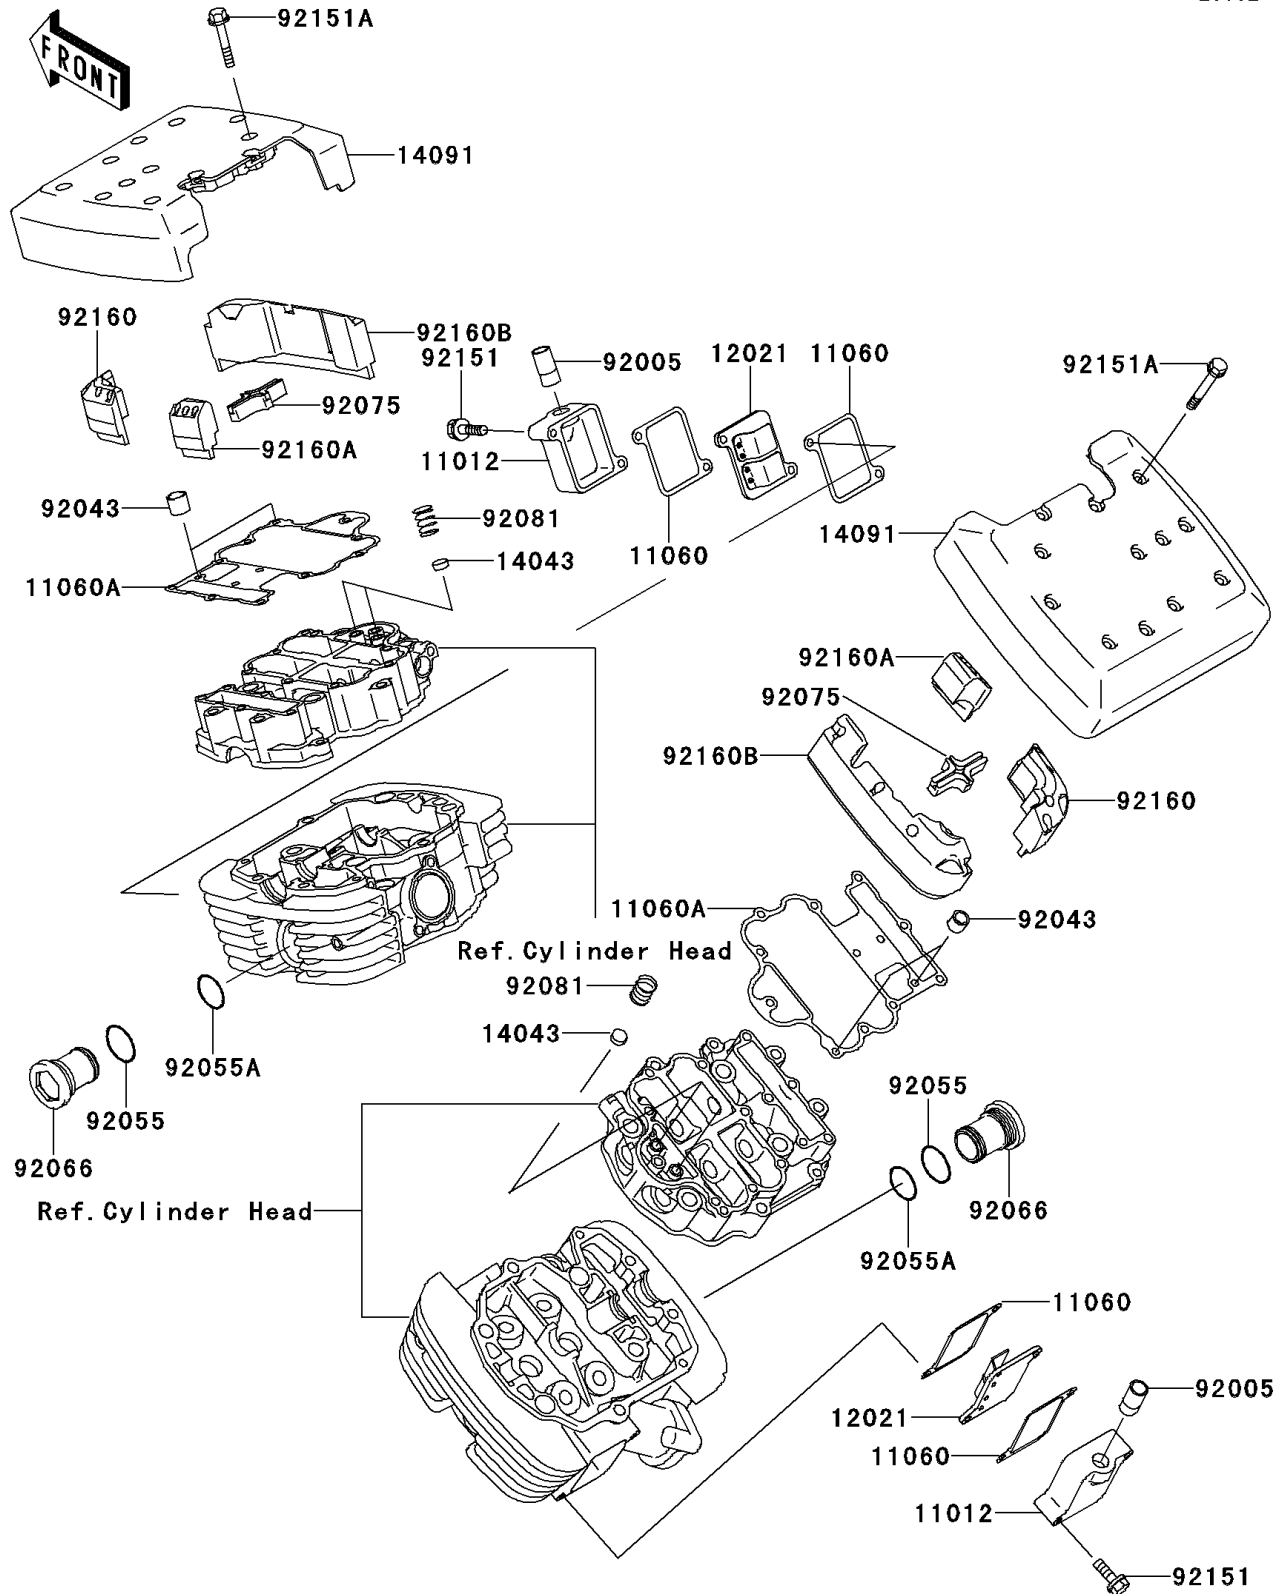

2000 Vulcan 1500 Nomad

PARTS DIAGRAM

Cylinder Head Cover

E1112

2000 Vulcan 1500 Nomad

PARTS LIST

Cylinder Head Cover

ITEM NAME	PART NUMBER	QUANTITY
-----------	-------------	----------
