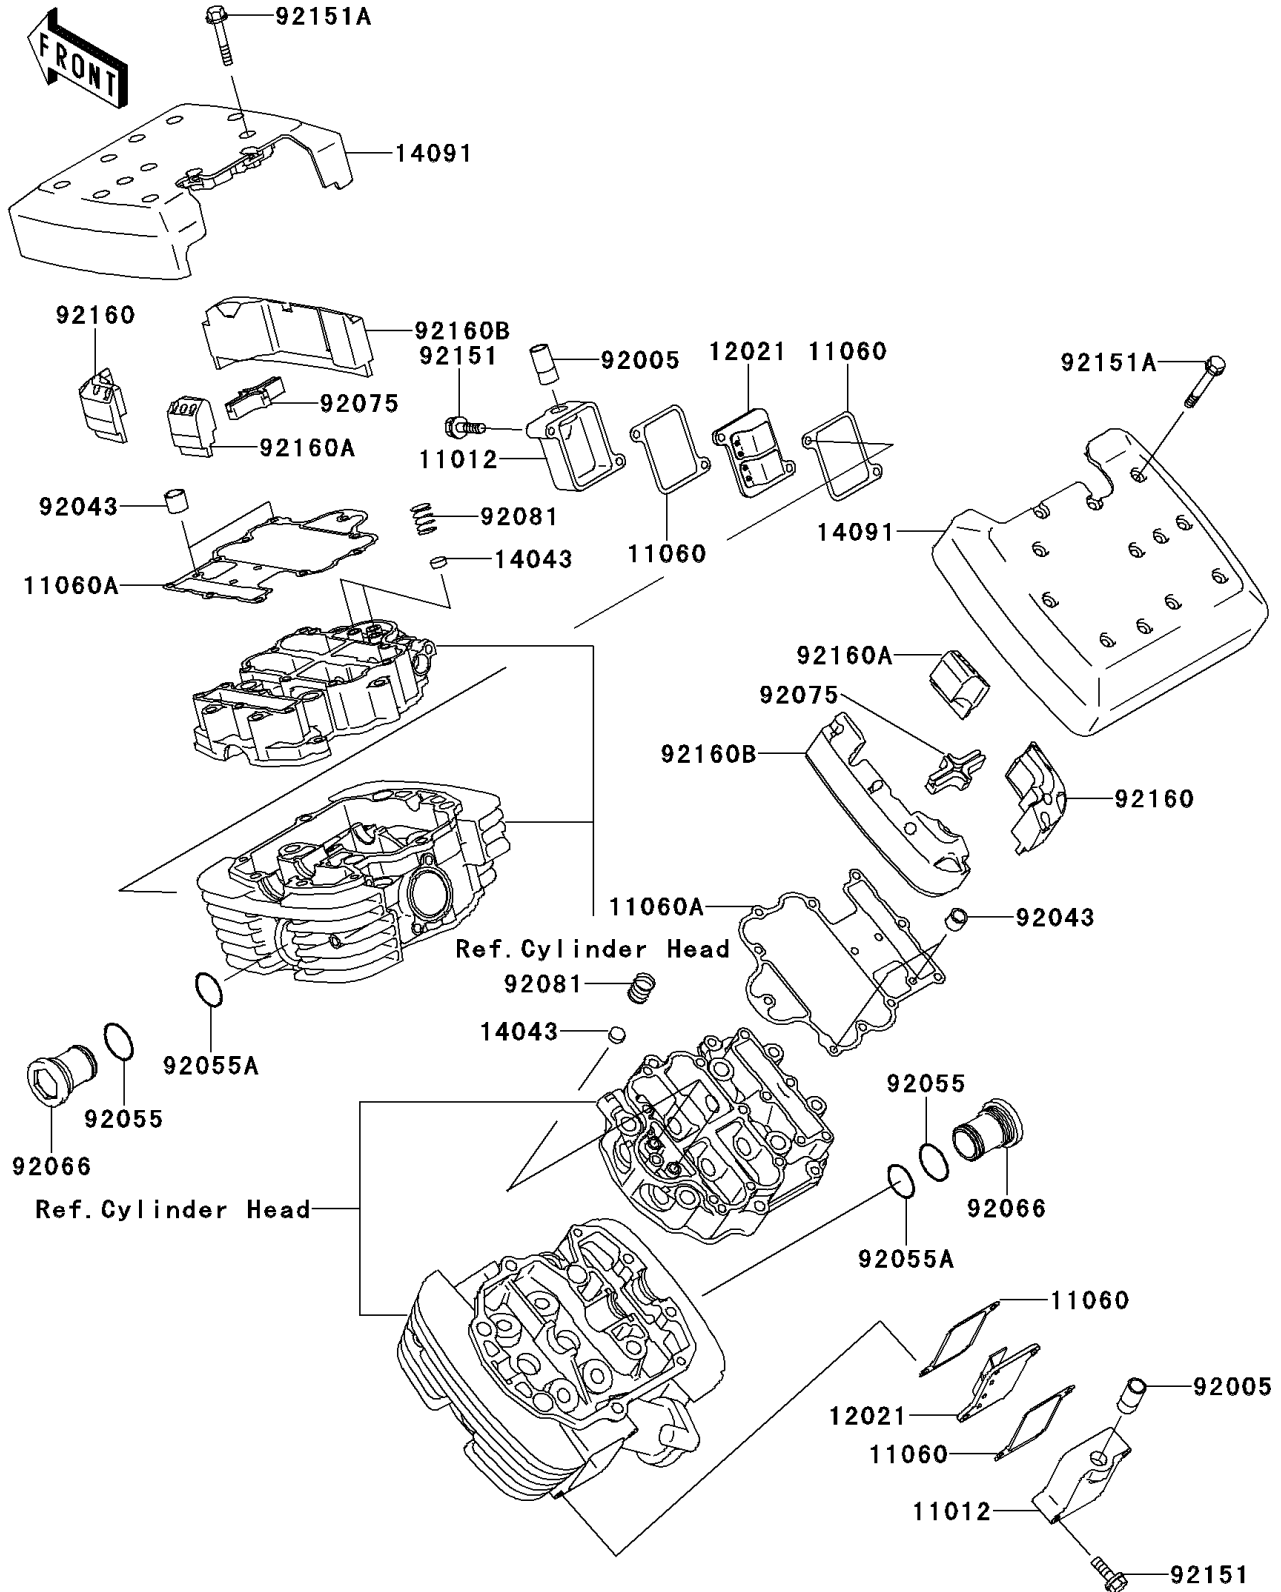

1999 Vulcan 1500 Nomad

PARTS DIAGRAM

Cylinder Head Cover

E1112

1999 Vulcan 1500 Nomad

PARTS LIST

Cylinder Head Cover

ITEM NAME	PART NUMBER	QUANTITY
-----------	-------------	----------
