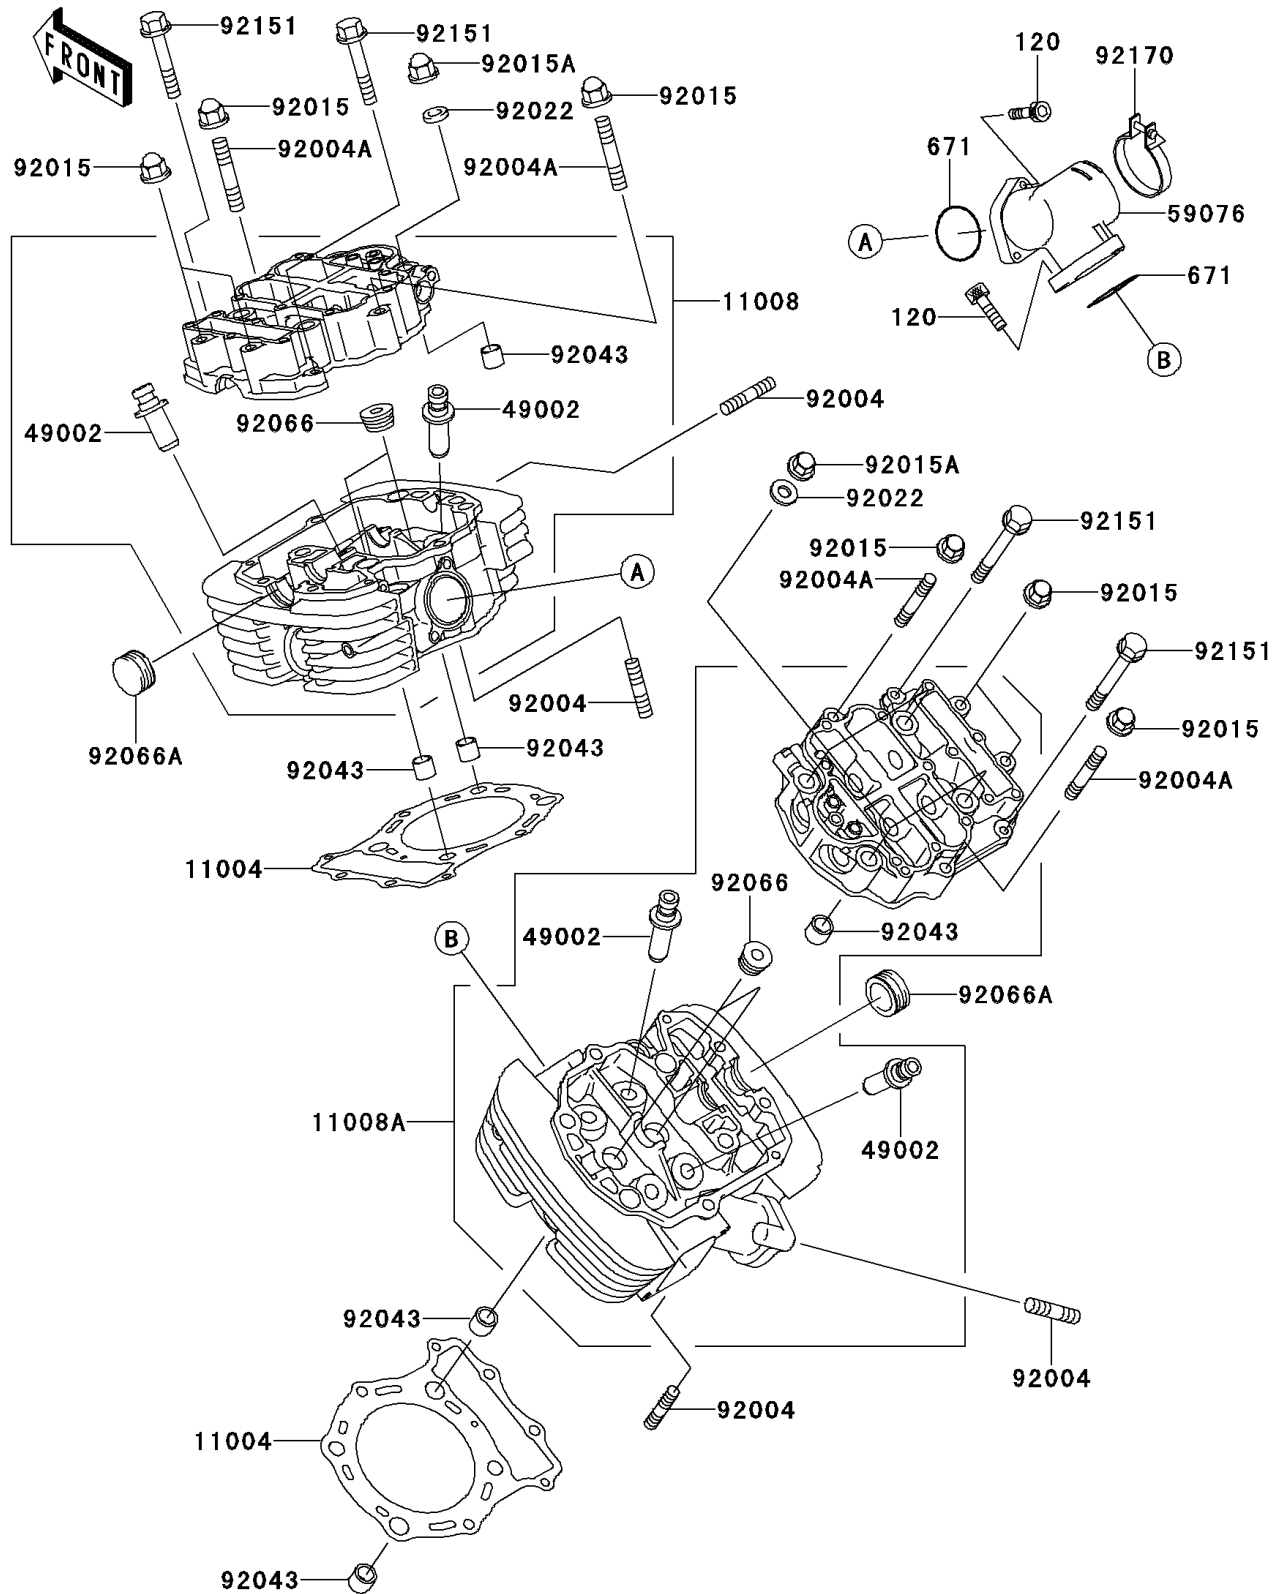

2001 Vulcan 1500 Nomad

PARTS DIAGRAM

Cylinder Head

E1111

2001 Vulcan 1500 Nomad

PARTS LIST

Cylinder Head

ITEM NAME

PART NUMBER

QUANTITY
