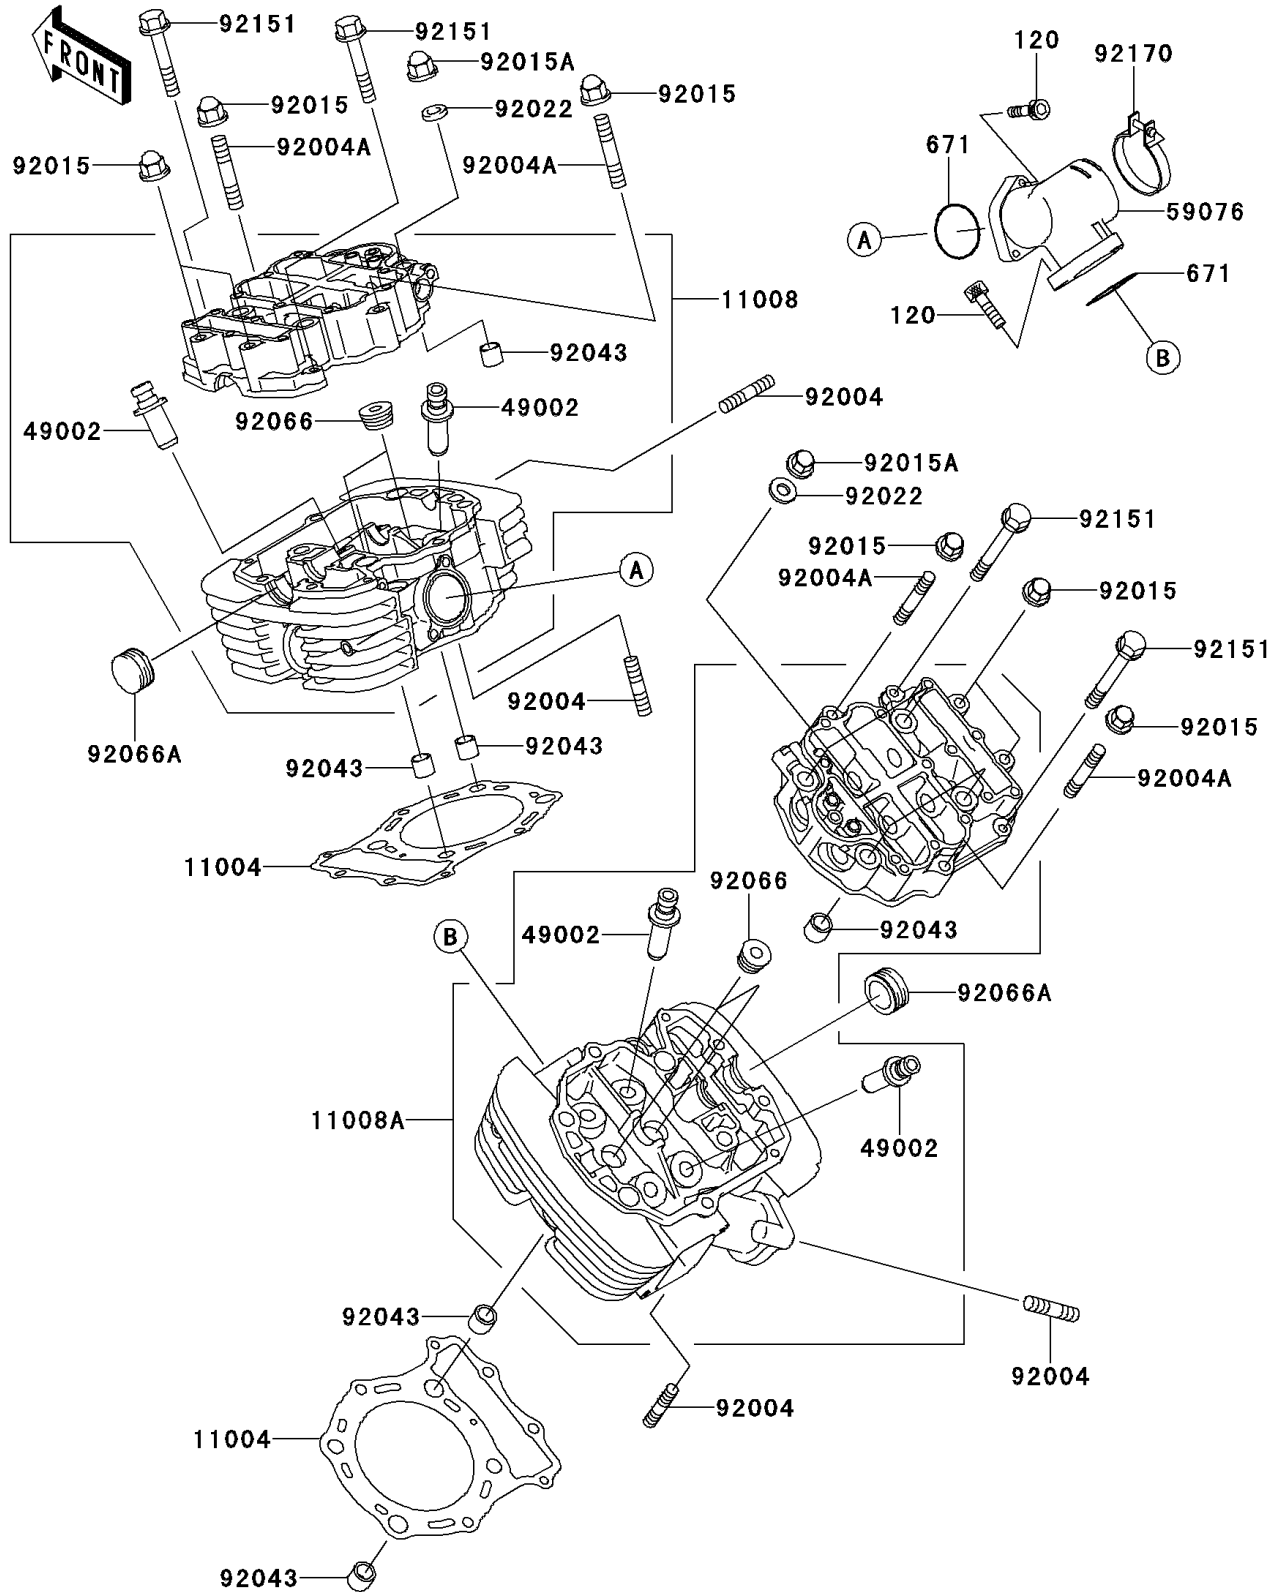

2000 Vulcan 1500 Nomad

PARTS DIAGRAM

Cylinder Head

E1111

2000 Vulcan 1500 Nomad

PARTS LIST

Cylinder Head

ITEM NAME

PART NUMBER

QUANTITY
