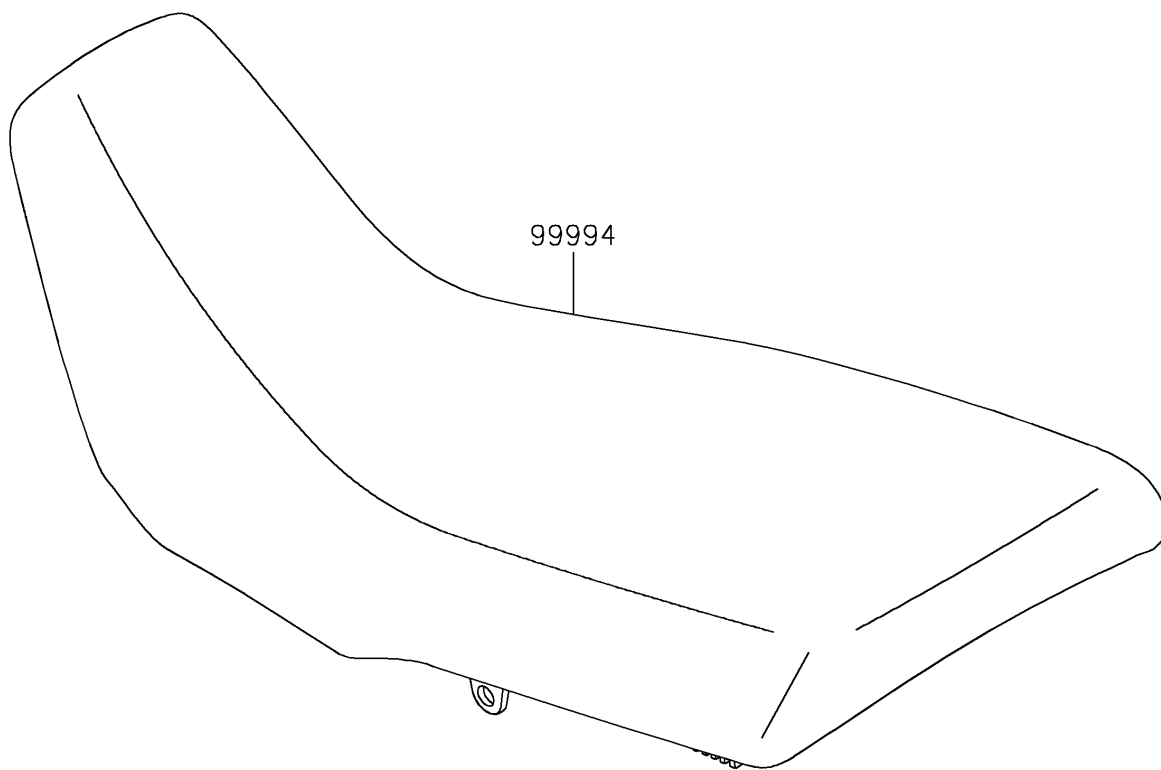

2022 KLR[®] 650 TRAVELER

PARTS DIAGRAM

Accessory(Seat)

F2910D

2022 KLR[®] 650 TRAVELER

PARTS LIST

Accessory(Seat)

ITEM NAME

PART NUMBER

QUANTITY
