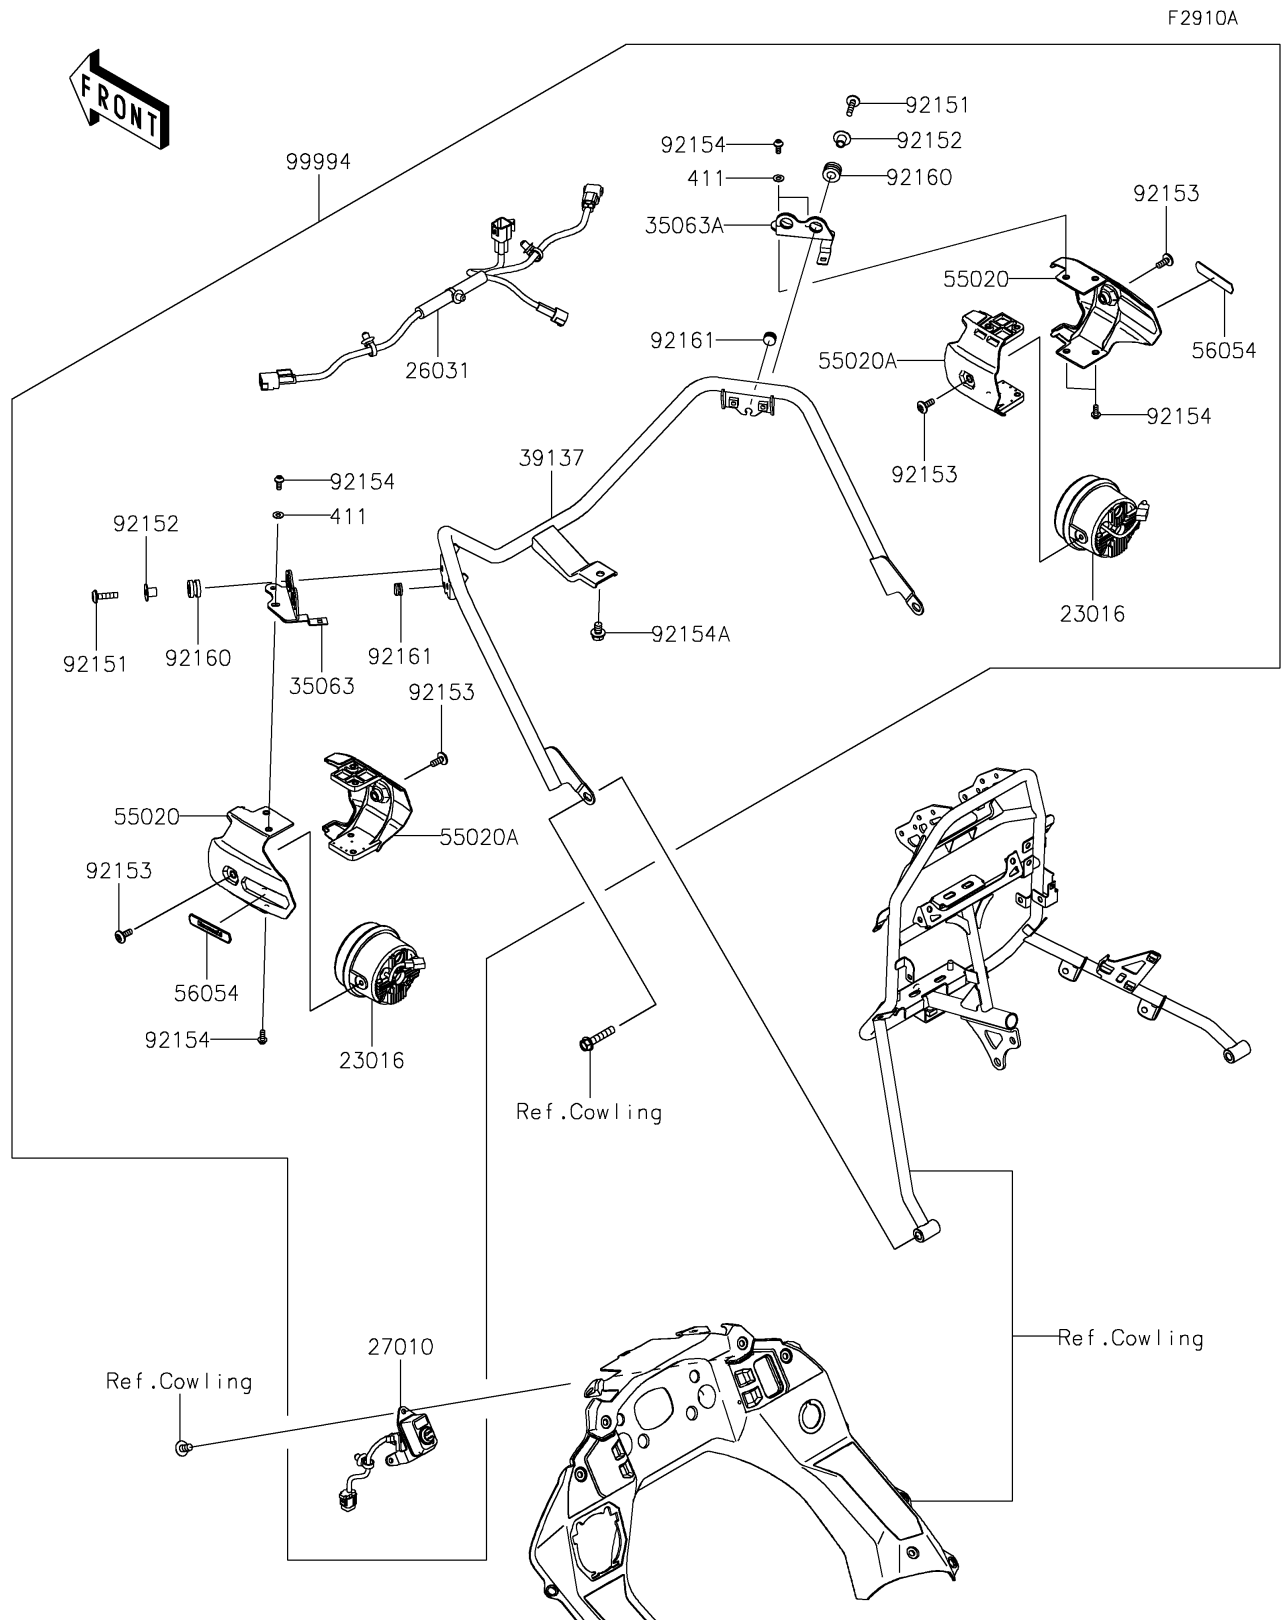

2022 KLR® 650 TRAVELER

PARTS DIAGRAM

Accessory(Fog Lamp)

2022 KLR[®] 650 TRAVELER

PARTS LIST

Accessory(Fog Lamp)

ITEM NAME

PART NUMBER

QUANTITY
