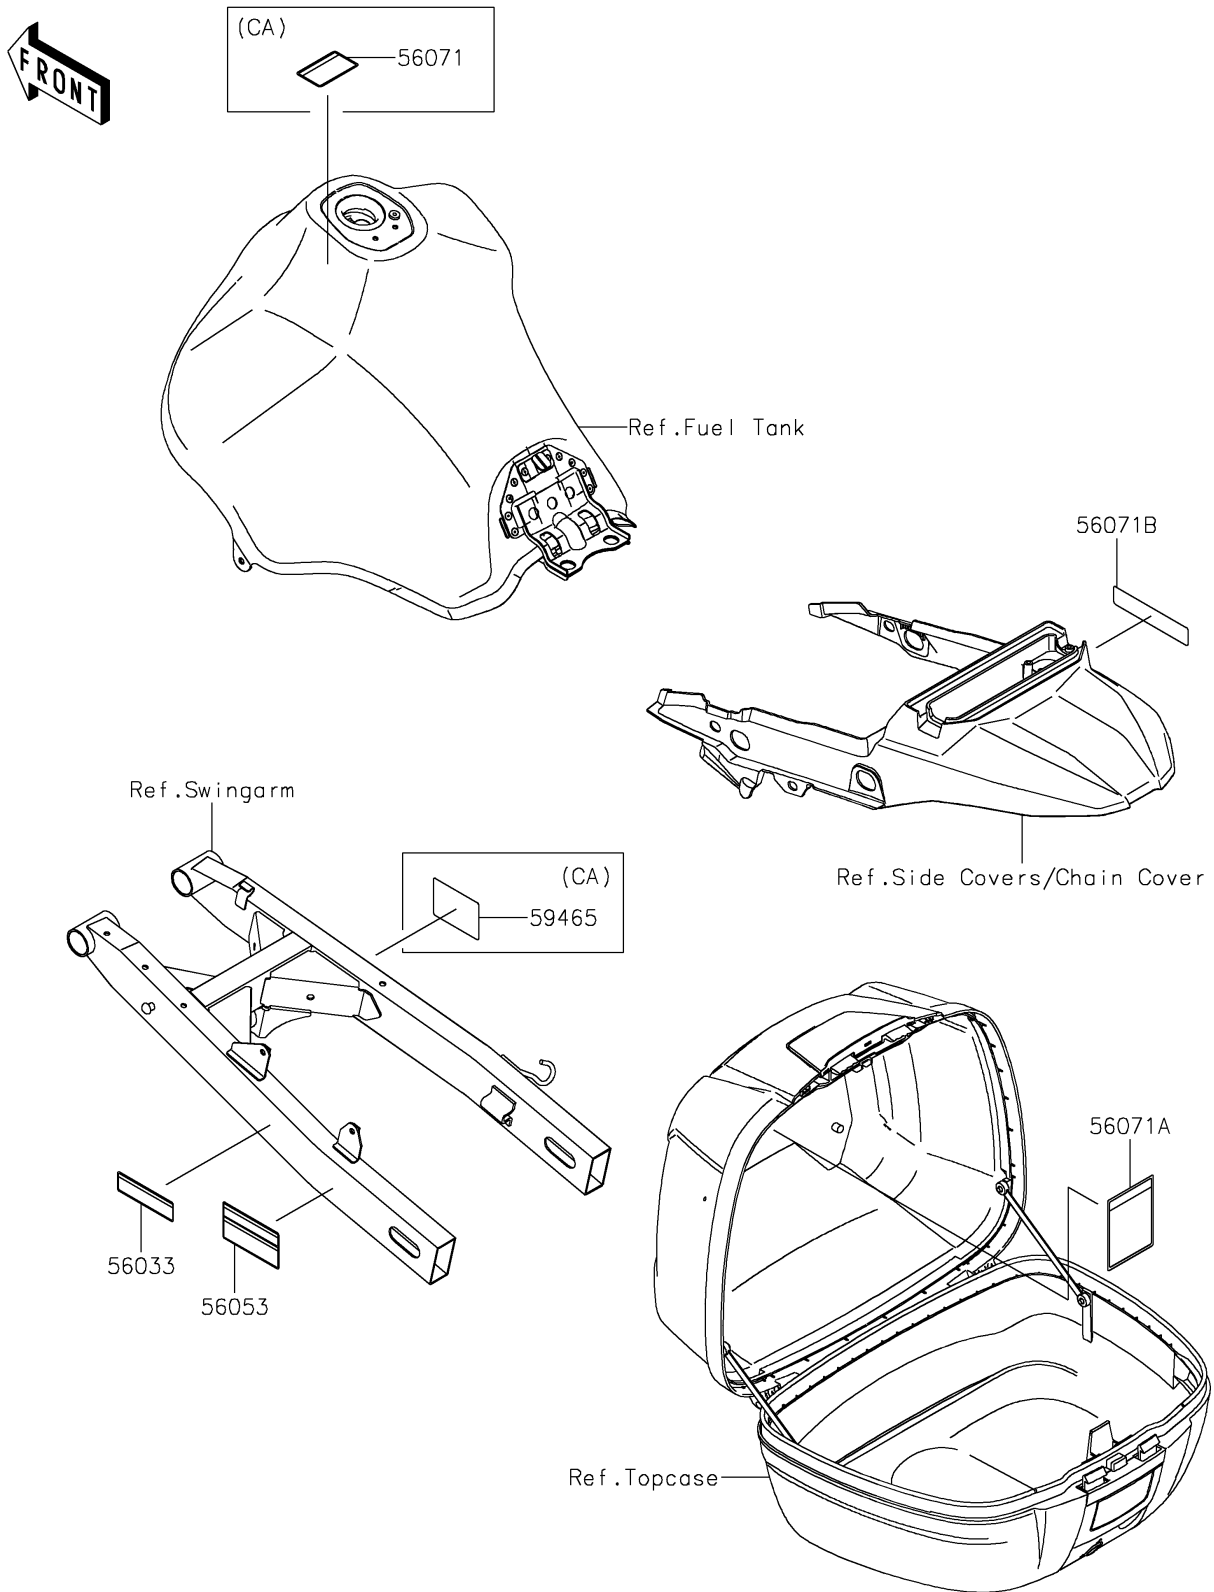

2022 KLR[®] 650 TRAVELER

PARTS DIAGRAM

Labels

F2860

2022 KLR[®] 650 TRAVELER

PARTS LIST

Labels

ITEM NAME	PART NUMBER	QUANTITY
LABEL-MANUAL,CHAIN (Ref # 56033)	56033-1478	1
LABEL-SPECIFICATION,TIRE&LOAD (Ref # 56053)	56053-1837	1
LABEL-WARNING,EVAPO (Ref # 56071)	56071-0158	1
LABEL-WARNING,MAX LOAD (Ref # 56071A)	56071-0940	1
LABEL-WARNING,CARRIER LOADING (Ref # 56071B)	56071-1044	1
LABEL-CERTIFICATION,EVAPO (Ref # 59465)	59465-7733	1