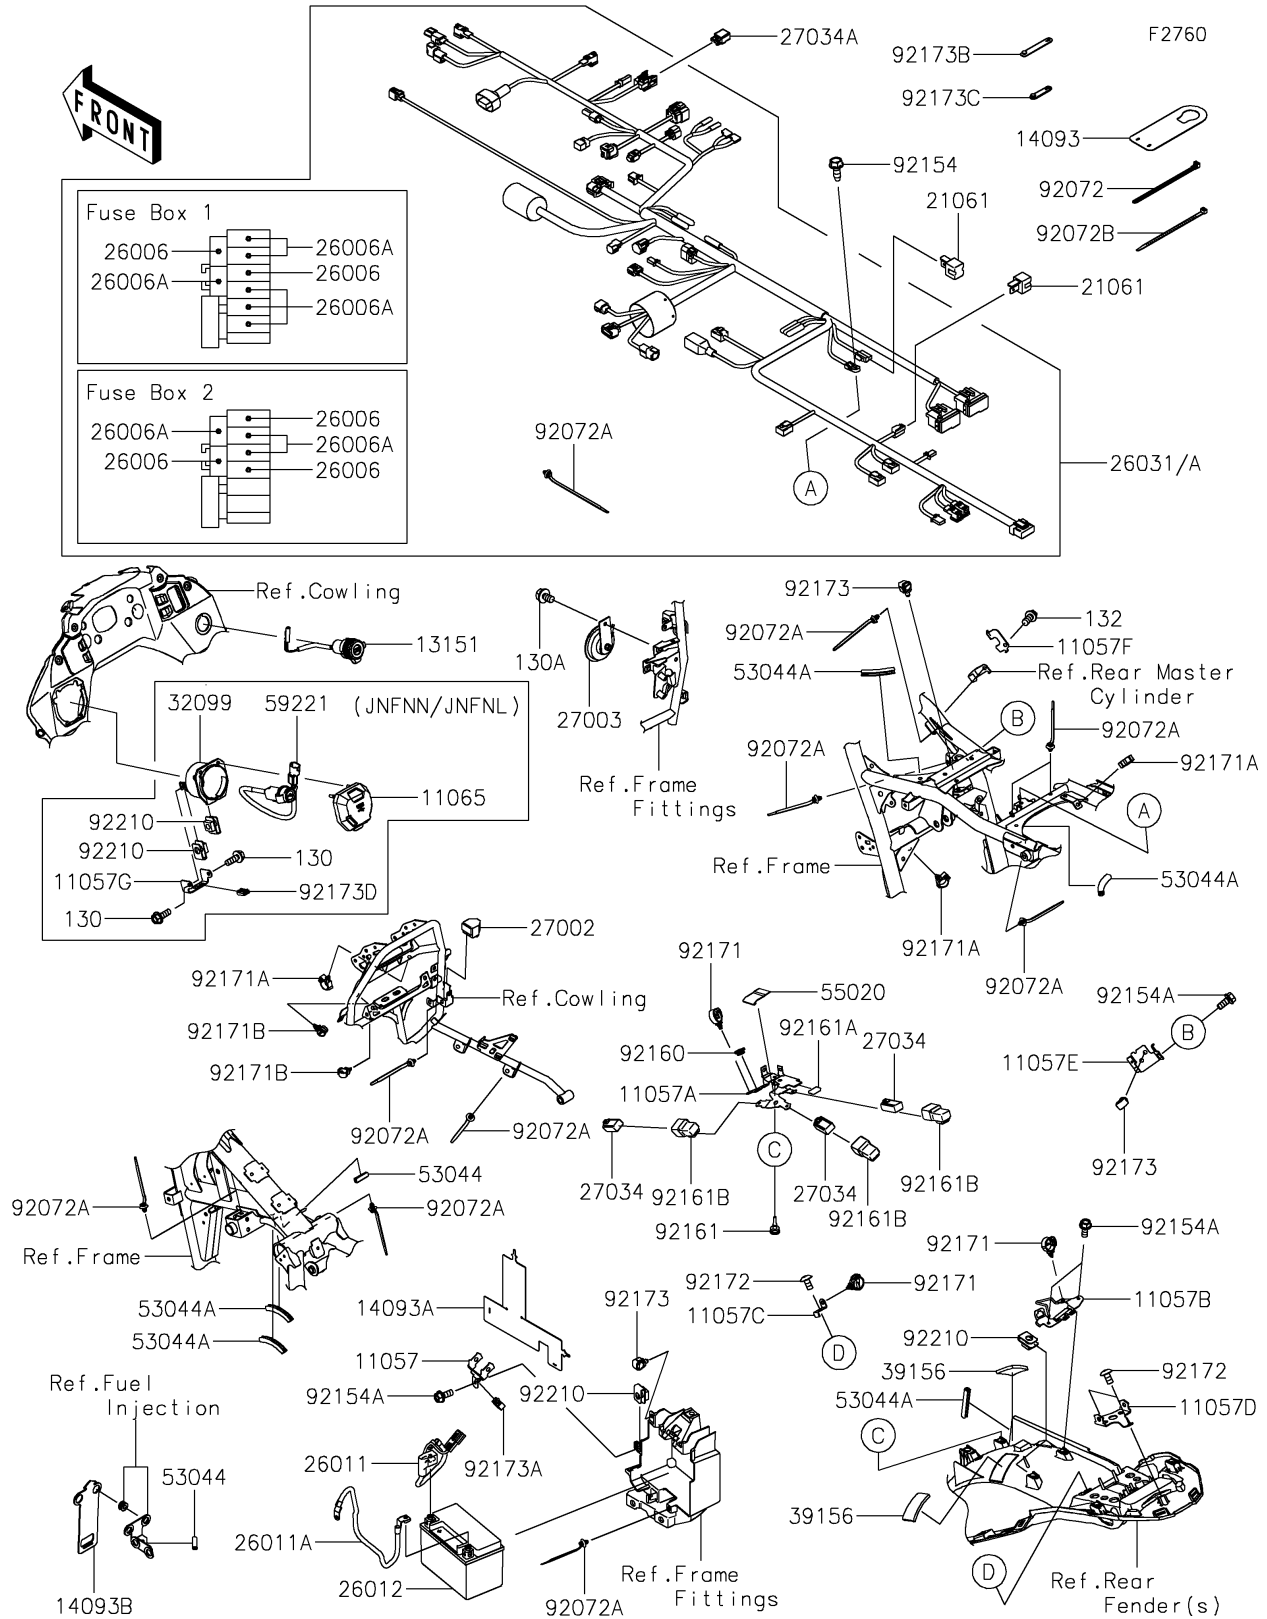

2022 KLR[®] 650 TRAVELER

PARTS DIAGRAM

Chassis Electrical Equipment

2022 KLR[®] 650 TRAVELER

PARTS LIST

Chassis Electrical Equipment

ITEM NAME

PART NUMBER

QUANTITY
