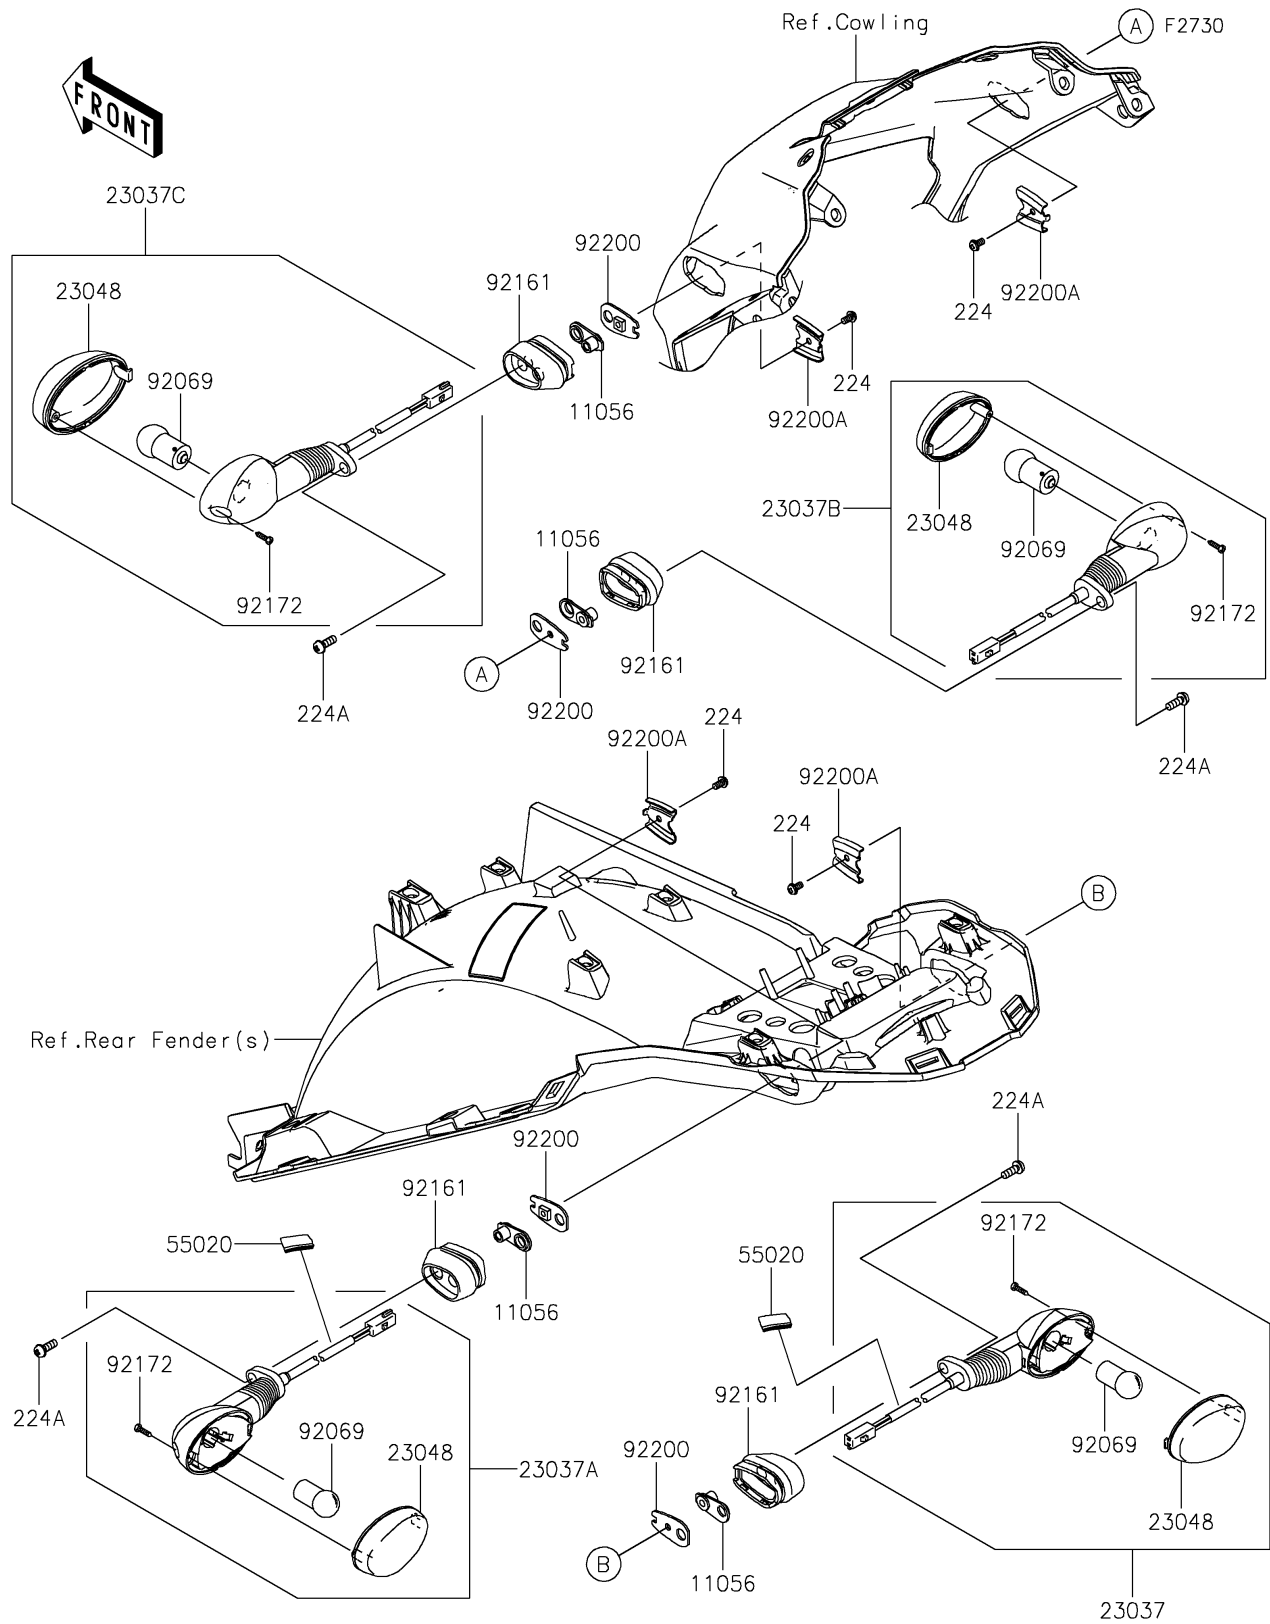

2022 KLR[®] 650 TRAVELER

PARTS DIAGRAM

Turn Signals

2022 KLR® 650 TRAVELER

PARTS LIST

Turn Signals

ITEM NAME	PART NUMBER	QUANTITY
BRACKET,6MM (Ref # 11056)	11056-4156	4
LAMP-ASSY-SIGNAL,RR,RH (Ref # 23037)	23037-0416	1
LAMP-ASSY-SIGNAL,RR,LH (Ref # 23037A)	23037-0417	1
LAMP-ASSY-SIGNAL,FR,RH (Ref # 23037B)	23037-0418	1
LAMP-ASSY-SIGNAL,FR,LH (Ref # 23037C)	23037-0419	1
LENS-SIGNAL LAMP (Ref # 23048)	23048-0035	4
GUARD,50X30 (Ref # 55020)	55020-2334	2
BULB,12V 10W (Ref # 92069)	92069-0106	4
DAMPER,SIGNAL LAMP (Ref # 92161)	92161-1680	4
SCREW,TAPPING,2.9X13 (Ref # 92172)	92172-0343	4
WASHER,SIGNAL LAMP (Ref # 92200)	92200-0164	4
WASHER,SIGNAL LAMP (Ref # 92200A)	92200-0165	4
SCREW-PAN-WP-CROS,4X8 (Ref # 224)	224AB0408	4
SCREW-PAN-WP-CROS,6X14 (Ref # 224A)	224AB0614	4