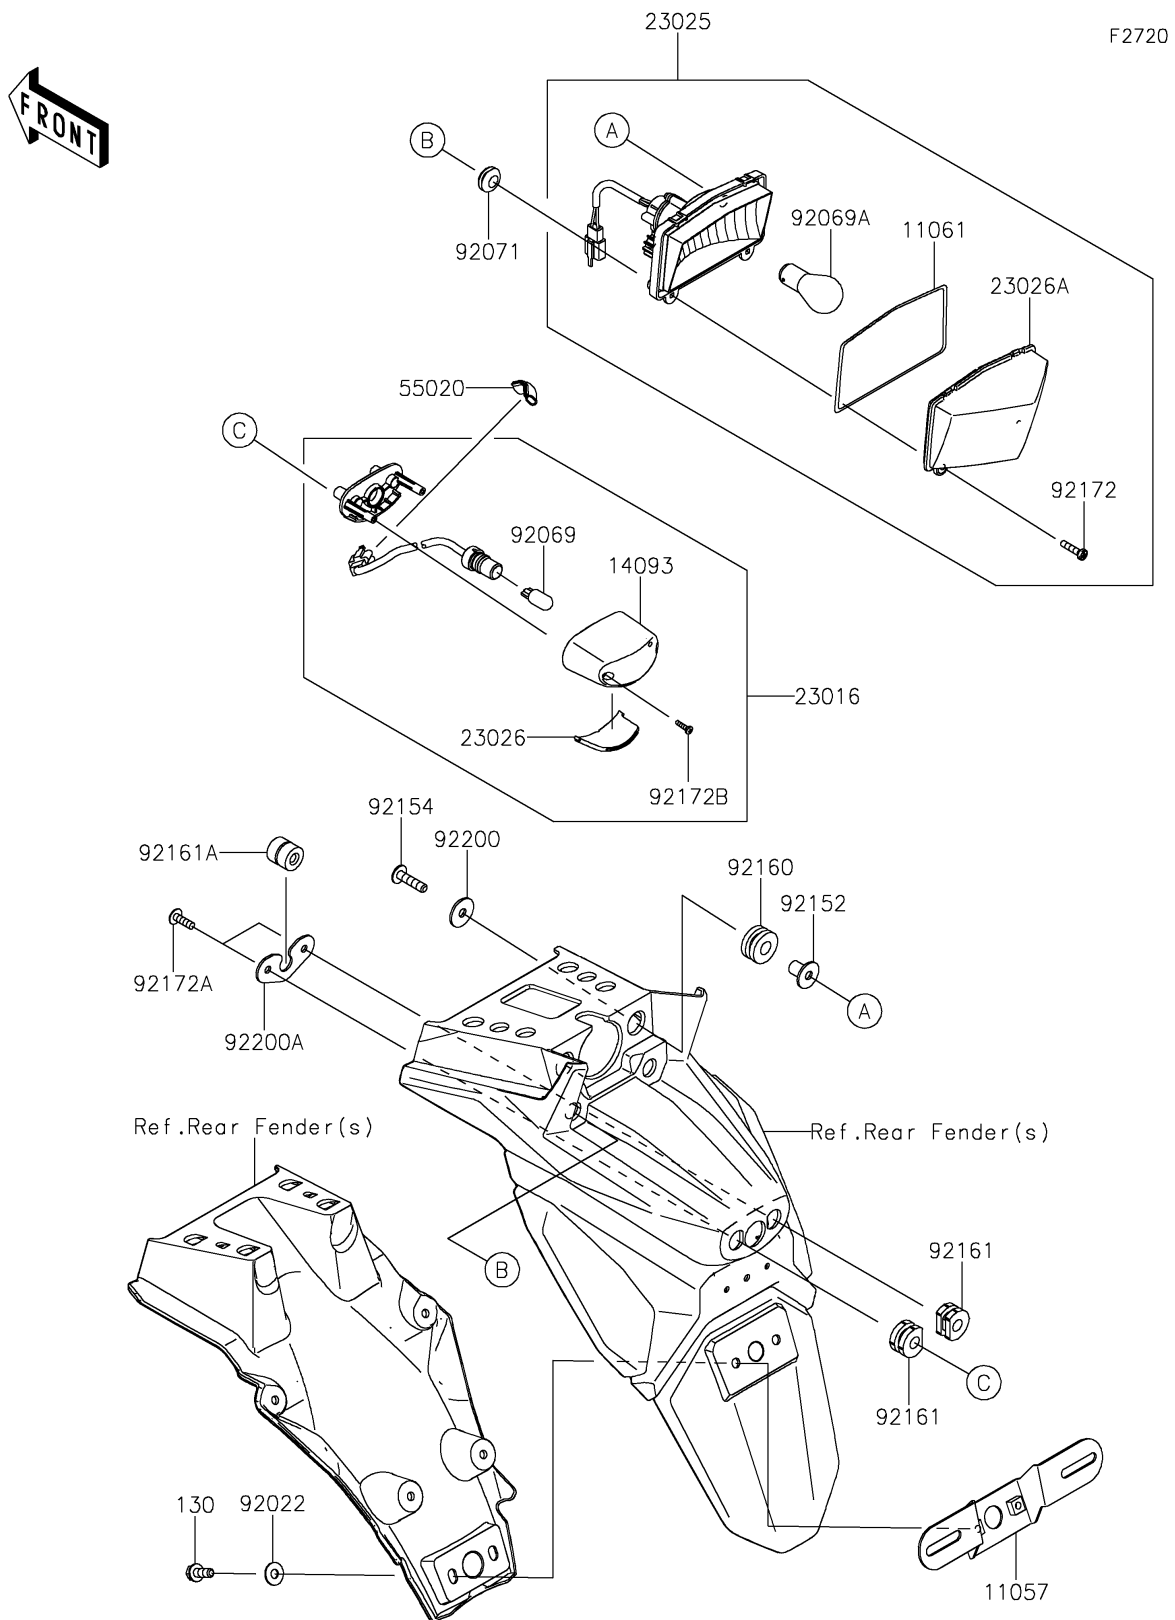

2022 KLR® 650 TRAVELER

PARTS DIAGRAM

Taillight(s)

2022 KLR® 650 TRAVELER

PARTS LIST

Taillight(s)

ITEM NAME	PART NUMBER	QUANTITY
BRACKET,LICENSE PLATE (Ref # 11057)	11057-1046	1
GASKET,TAIL LAMP LENS (Ref # 11061)	11061-0393	1
COVER,LICENSE LAMP (Ref # 14093)	14093-0525	1
LAMP-ASSY,LICENCE (Ref # 23016)	23016-0604	1
LAMP-TAIL (Ref # 23025)	23025-0392	1
LENS,LICENSE LAMP (Ref # 23026)	23026-0025	1
LENS,TAIL LAMP (Ref # 23026A)	23026-0036	1
GUARD,50X30 (Ref # 55020)	55020-2334	1
WASHER,6.5X16X1.0 (Ref # 92022)	92022-1093	2
BULB,12V 5W (Ref # 92069)	92069-1016	1
BULB,12V 21/5W (Ref # 92069A)	92069-1084	1
GROMMET (Ref # 92071)	92071-024	2
COLLAR,6.3X9.5X13.5 (Ref # 92152)	92152-1942	2
BOLT,SOCKET,6X25 (Ref # 92154)	92154-0071	2
DAMPER (Ref # 92160)	92160-1162	2
DAMPER (Ref # 92161)	92161-0776	2
DAMPER,6X18X18.2 (Ref # 92161A)	92161-1809	1
SCREW,4.2X19 (Ref # 92172)	92172-0411	2
SCREW,TAPPING,5X16 (Ref # 92172A)	92172-0427	2
SCREW,4X12 (Ref # 92172B)	92172-0904	2
WASHER,6.5X22X1.6 (Ref # 92200)	92200-1087	2
WASHER (Ref # 92200A)	92200-1773	1
BOLT-FLANGED,6X16 (Ref # 130)	130BA0616	2