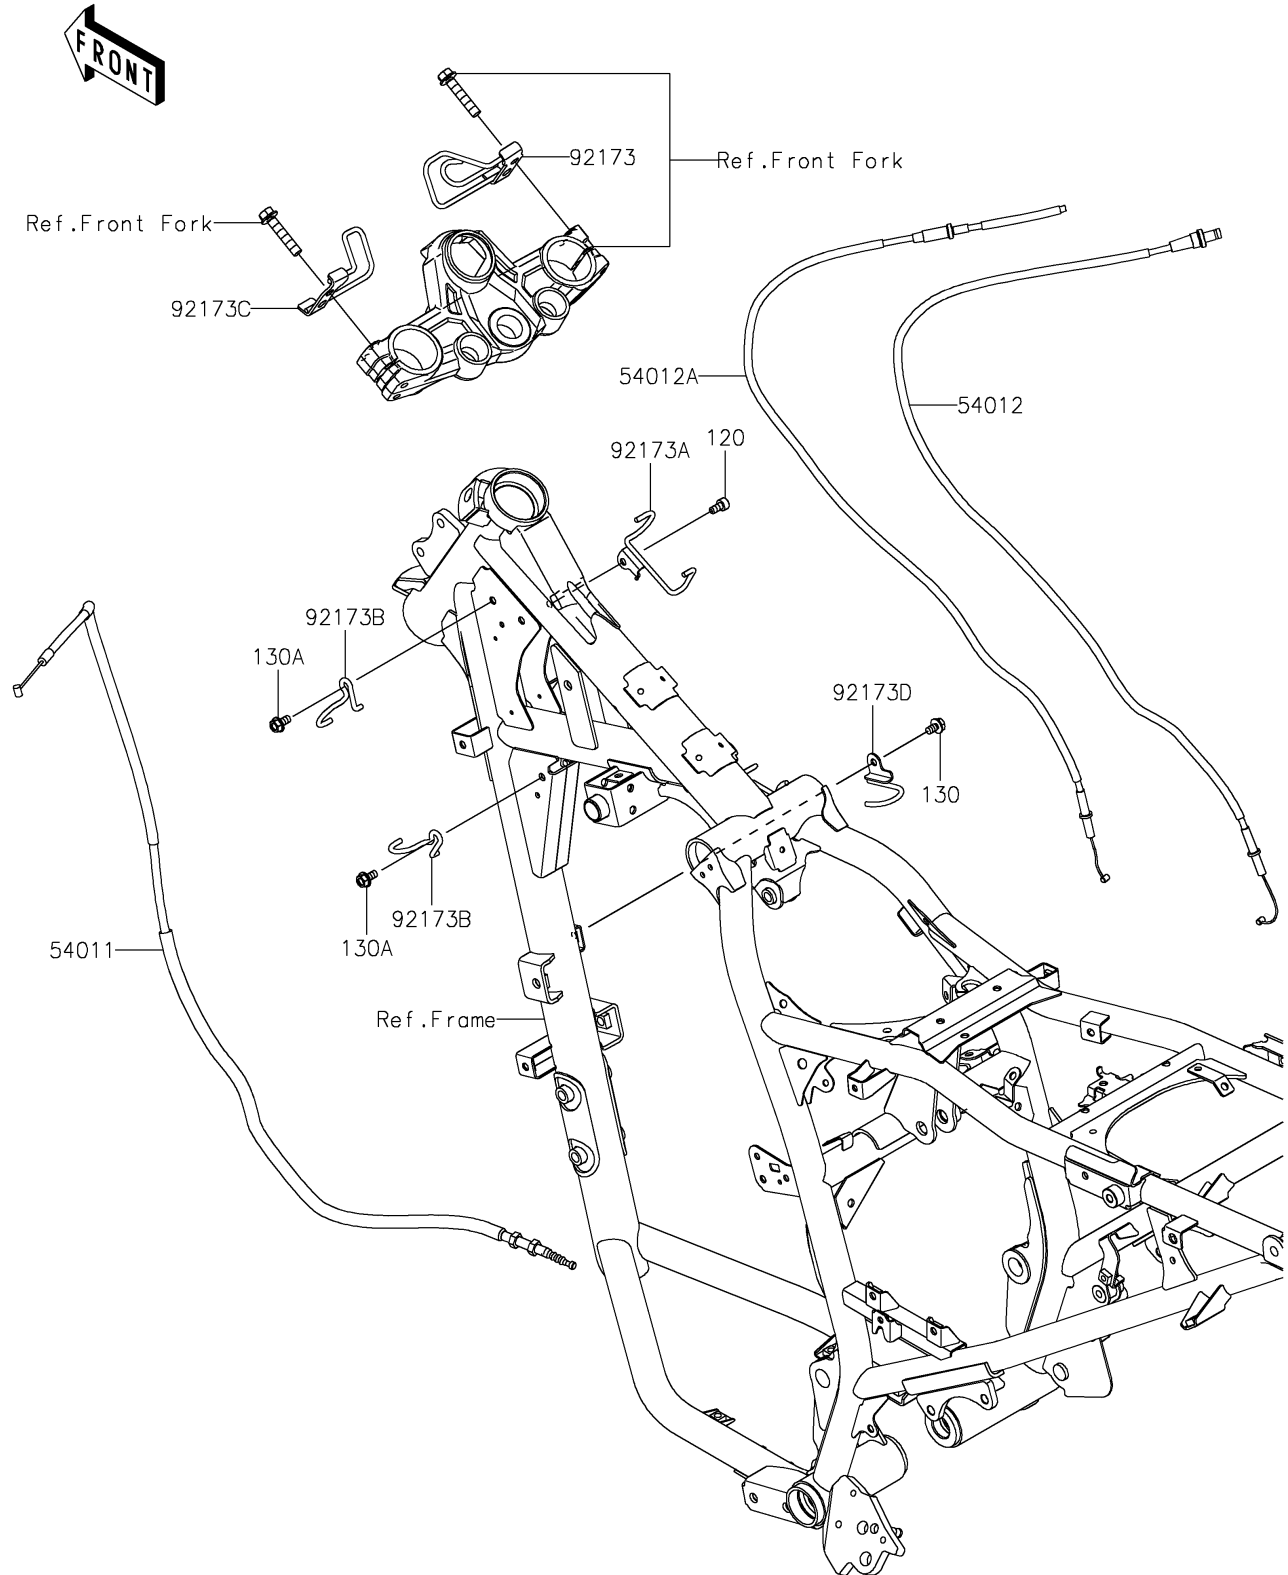

2022 KLR® 650 TRAVELER

PARTS DIAGRAM

Cables

F2540

2022 KLR[®] 650 TRAVELER

PARTS LIST

Cables

ITEM NAME	PART NUMBER	QUANTITY
CABLE-CLUTCH (Ref # 54011)	54011-0655	1
CABLE-THROTTLE,PULL (Ref # 54012)	54012-0717	1
CABLE-THROTTLE,RETURN (Ref # 54012A)	54012-0718	1
CLAMP,UPP BRACKET,RH (Ref # 92173)	92173-2354	1
CLAMP,THROTTLE CABLE (Ref # 92173A)	92173-2356	1
CLAMP,CLUTCH CABLE (Ref # 92173B)	92173-2358	2
CLAMP,UPP BRACKET,LH (Ref # 92173C)	92173-2396	1
CLAMP,CLUTCH CABLE (Ref # 92173D)	92173-2398	1
BOLT-SOCKET,6X12 (Ref # 120)	120CA0612	1
BOLT-FLANGED,6X10 (Ref # 130)	130BA0610	1
BOLT-FLANGED,6X12 (Ref # 130A)	130BA0612	2