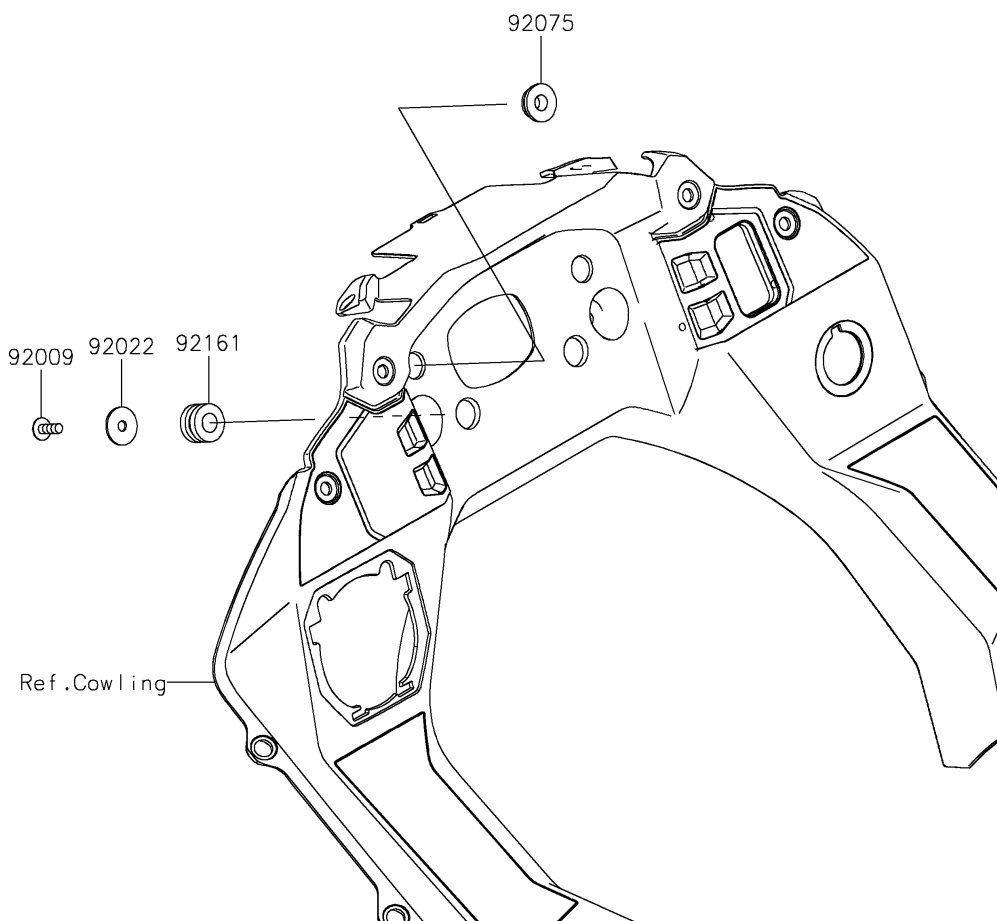

2022 KLR® 650 TRAVELER

Kawasaki

Let the Good Times Roll®

PARTS DIAGRAM

Meter(s)

F2530

2022 KLR[®] 650 TRAVELER

PARTS LIST

Meter(s)

ITEM NAME	PART NUMBER	QUANTITY
COVER,METER (Ref # 14093)	14093-0941	1
COVER-METER CASE (Ref # 25023)	25023-0139	1
METER-ASSY,LCD (Ref # 25031)	25031-0965	1
SCREW,TAPPING,5X14 (Ref # 92009)	92009-1197	2
WASHER,5.5X20X1.2 (Ref # 92022)	92022-1405	2
DAMPER,RADIATOR GUARD (Ref # 92075)	92075-1469	2
DAMPER,10X20X12 (Ref # 92161)	92161-2102	2
SCREW,TAPPING,3X20 (Ref # 92172)	92172-1224	6