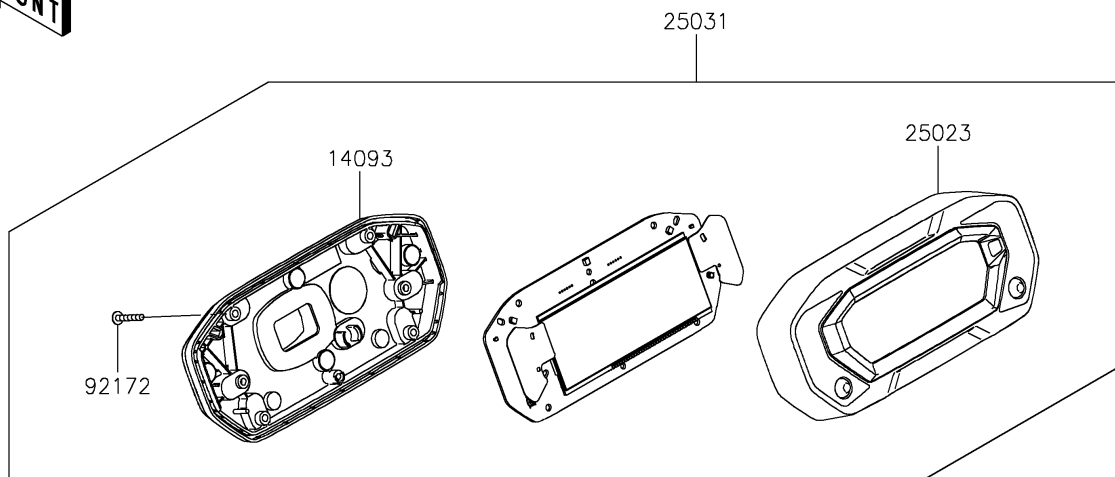

2022 KLR® 650 TRAVELER

Kawasaki

Let the Good Times Roll®

PARTS DIAGRAM

Meter(s)

F2530

2022 KLR[®] 650 TRAVELER

PARTS LIST

Meter(s)

ITEM NAME	PART NUMBER	QUANTITY
COVER,METER (Ref # 14093)	14093-0941	1
COVER-METER CASE (Ref # 25023)	25023-0139	1
METER-ASSY,LCD (Ref # 25031)	25031-0965	1
SCREW,TAPPING,5X14 (Ref # 92009)	92009-1197	2
WASHER,5.5X20X1.2 (Ref # 92022)	92022-1405	2
DAMPER,RADIATOR GUARD (Ref # 92075)	92075-1469	2
DAMPER,10X20X12 (Ref # 92161)	92161-2102	2
SCREW,TAPPING,3X20 (Ref # 92172)	92172-1224	6