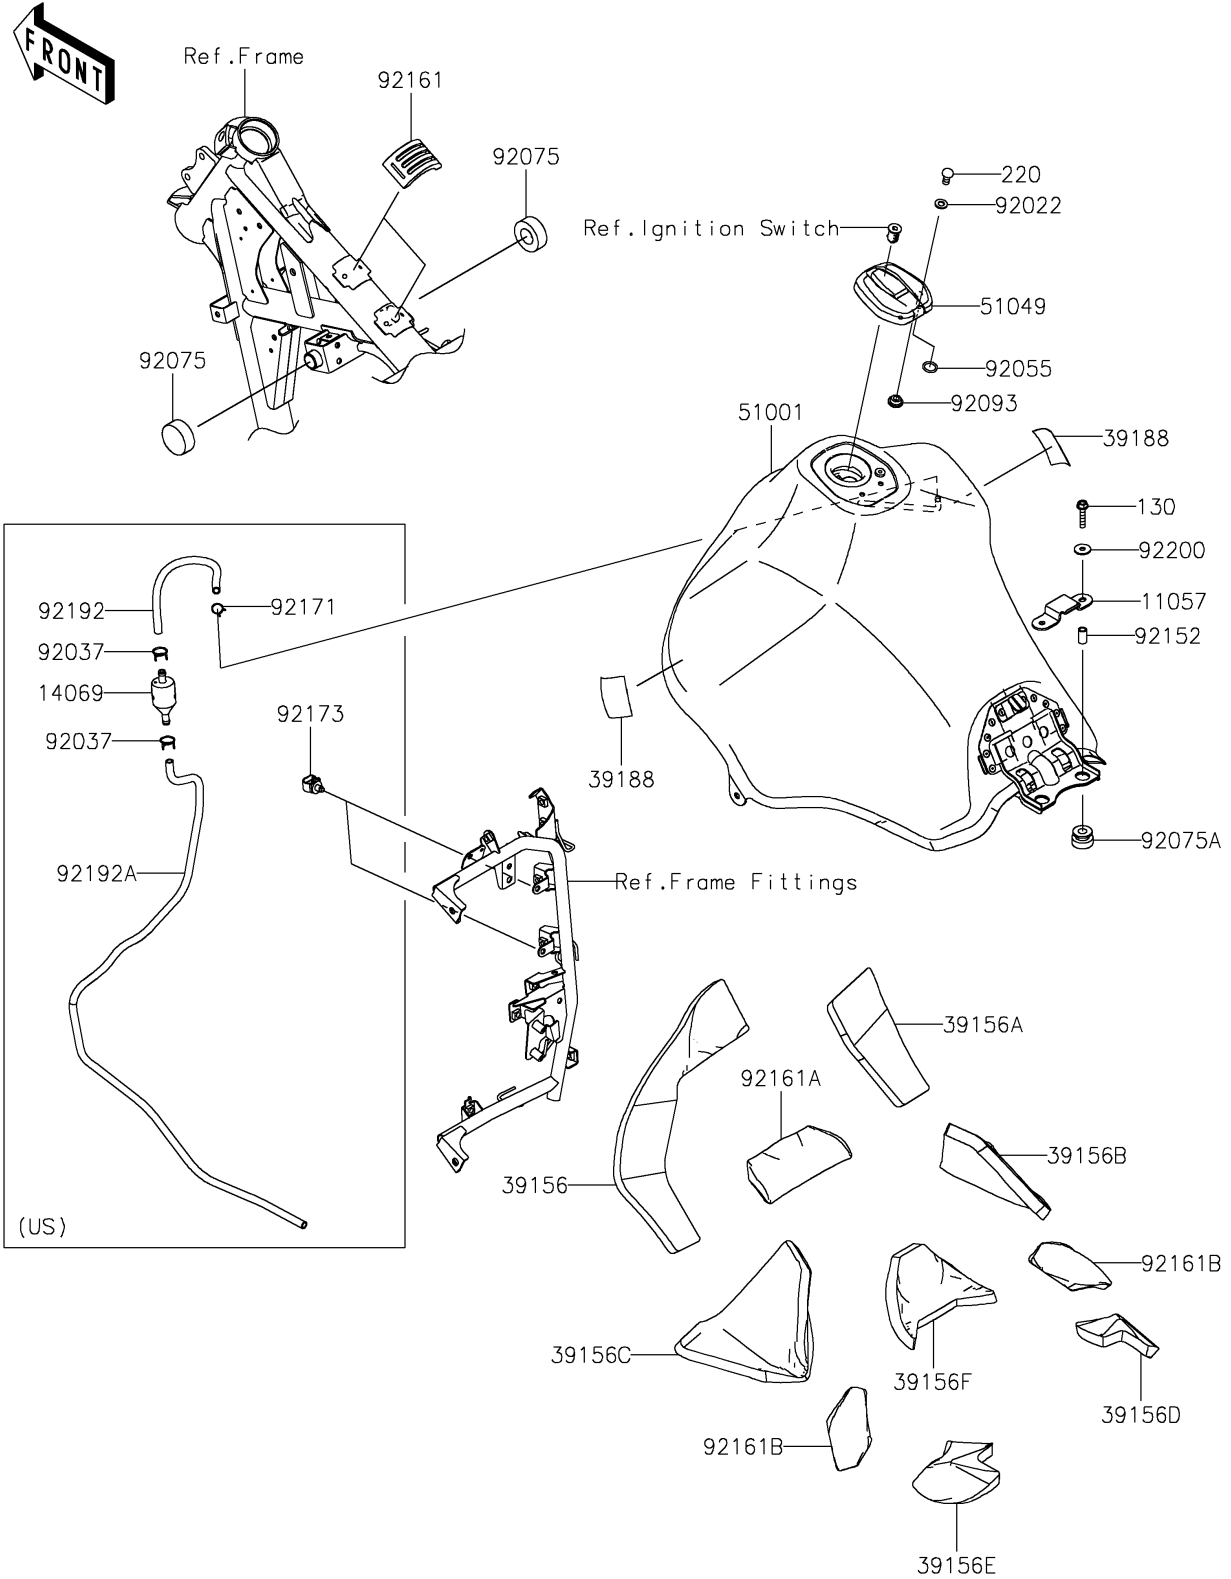

2022 KLR® 650 TRAVELER

PARTS DIAGRAM

Fuel Tank

F2410

2022 KLR® 650 TRAVELER

PARTS LIST

Fuel Tank

ITEM NAME	PART NUMBER	QUANTITY
BRACKET,SEAT (Ref # 11057)	11057-4274	1
BREATHER,FUEL TANK (Ref # 14069)	14069-1004	1
PAD,FR,LH (Ref # 39156)	39156-2664	1
PAD,FR,RH (Ref # 39156A)	39156-2665	1
PAD,MID,RH (Ref # 39156B)	39156-2701	1
PAD,MID,LH (Ref # 39156C)	39156-2702	1
PAD,RR,RH (Ref # 39156D)	39156-2703	1
PAD,RR,LH (Ref # 39156E)	39156-2704	1
PAD,CNT (Ref # 39156F)	39156-2705	1
TAPE,40X50 (Ref # 39188)	39188-0049	2
TANK-COMP-FUEL,P.L.ORANGE (Ref # 51001)	51001-0903-36V	1
CAP-TANK,FUEL (Ref # 51049)	51049-0760	1
WASHER,5.1X10X1.0 (Ref # 92022)	92022-1977	2
CLAMP,TUBE (Ref # 92037)	92037-147	2
RING-O (Ref # 92055)	92055-1023	2
DAMPER,FUEL TANK (Ref # 92075)	92075-101	2
DAMPER (Ref # 92075A)	92075-1660	2
SEAL,FUEL TANK CAP (Ref # 92093)	92093-1030	1
COLLAR,6.8X10X18 (Ref # 92152)	92152-2726	2
DAMPER (Ref # 92161)	92161-2372	2
DAMPER,CNT (Ref # 92161A)	92161-2394	1
DAMPER,LH&RH (Ref # 92161B)	92161-2395	2
CLAMP,8X0.7 (Ref # 92171)	92171-1973	1
CLAMP,12MM DIA. (Ref # 92173)	92173-0736	2
TUBE,BREATHER,6X9X220 (Ref # 92192)	92192-2441	1
TUBE,BREATHER,6X9X900 (Ref # 92192A)	92192-2442	1
WASHER,6.5X20X1.6 (Ref # 92200)	92200-1962	2
BOLT-FLANGED,6X30 (Ref # 130)	130BB0630	2
SCREW-PAN-CROS,5X10 (Ref # 220)	220AA0510	2