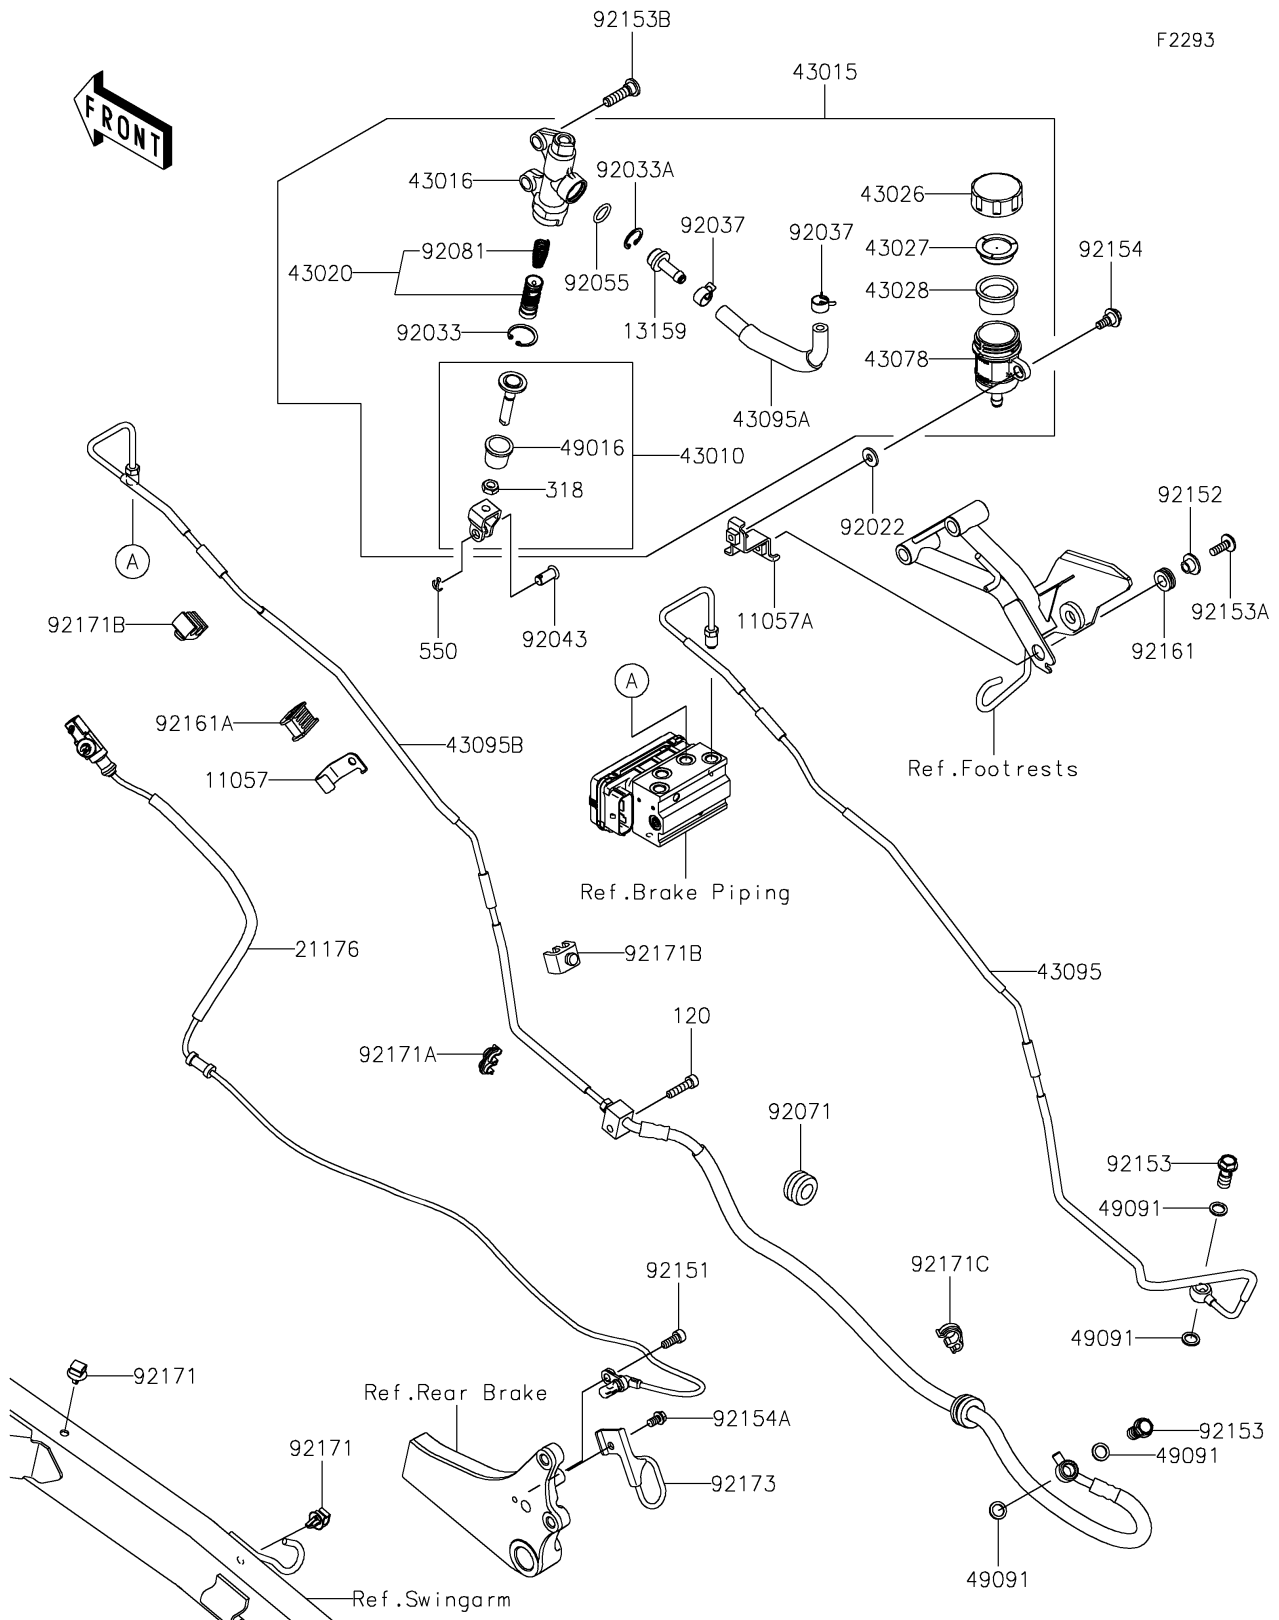

2022 KLR® 650 TRAVELER

PARTS DIAGRAM

Rear Master Cylinder