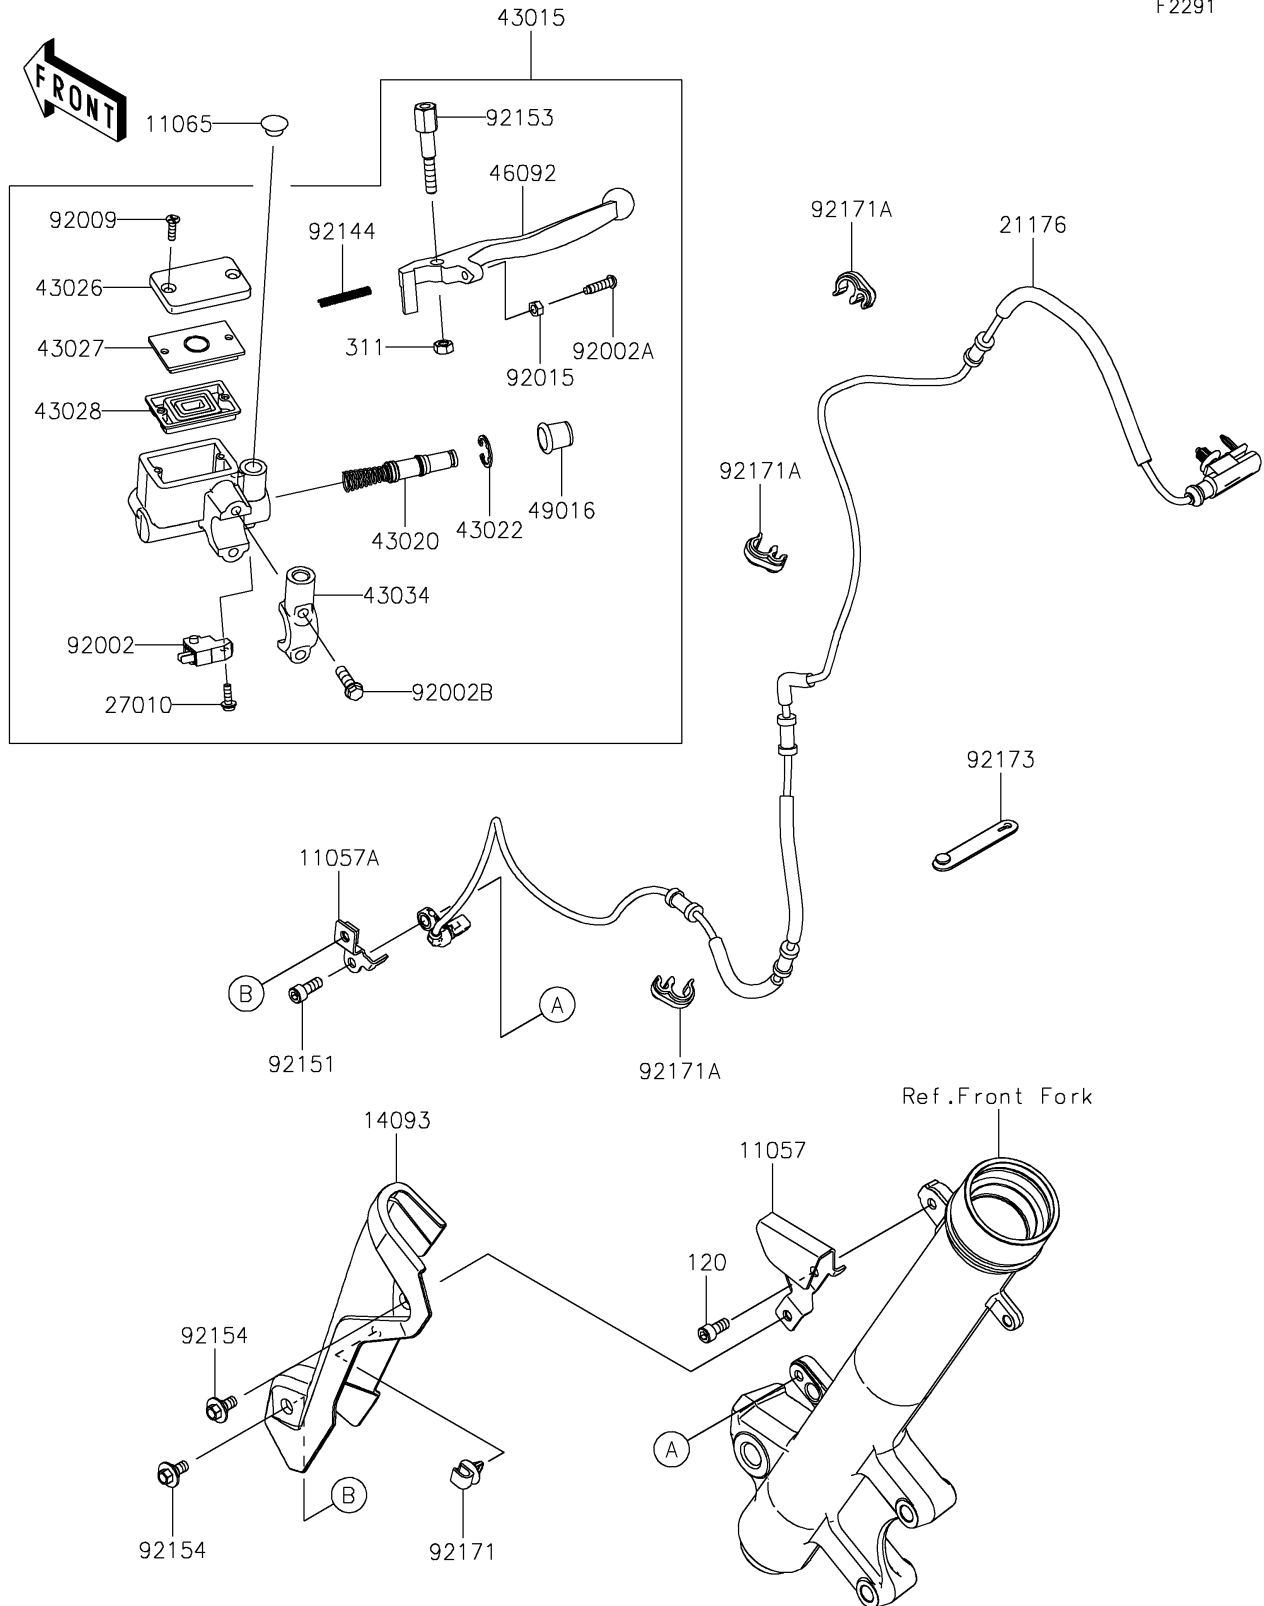

2022 KLR® 650 TRAVELER

PARTS DIAGRAM

Front Master Cylinder

F2291

2022 KLR® 650 TRAVELER

PARTS LIST

Front Master Cylinder

ITEM NAME	PART NUMBER	QUANTITY
BRACKET,ABS SENSOR COVER (Ref # 11057)	11057-4375	1
BRACKET,SPEED SENSOR (Ref # 11057A)	11057-4376	1
CAP,DUMMY (Ref # 11065)	11065-0218	1
COVER,ABS SENSOR (Ref # 14093)	14093-0863	1
SENSOR,SPEED,FR (Ref # 21176)	21176-0994	1
SWITCH,BRAKE (Ref # 27010)	27010-0762	1
CYLINDER-ASSY-MASTER,FR (Ref # 43015)	43015-0788	1
PISTON-COMP-BRAKE (Ref # 43020)	43020-1104	1
STOPPER-BRAKE,PISTON (Ref # 43022)	43022-1010	1
CAP-BRAKE (Ref # 43026)	43026-1082	1
PLATE-DIAPHRAGM (Ref # 43027)	43027-1057	1
DIAPHRAGM (Ref # 43028)	43028-1061	1
HOLDER-BRAKE (Ref # 43034)	43034-0145	1
LEVER-GRIP,FRONT BRAKE (Ref # 46092)	46092-1175	1
COVER-SEAL,MASTER CYLINDER (Ref # 49016)	49016-1044	1
BOLT,SCREW,4X12 (Ref # 92002)	92002-1323	1
BOLT,ADJUST (Ref # 92002A)	92002-1893	1
BOLT (Ref # 92002B)	92002-1894	2
SCREW,4MM (Ref # 92009)	92009-1458	2
NUT,ADJUST (Ref # 92015)	92015-1642	1
SPRING,RETURN (Ref # 92144)	92144-1103	1
BOLT (Ref # 92151)	92151-1166	1
BOLT,LEVER SET (Ref # 92153)	92153-0790	1
BOLT,FLANGED,6X9 (Ref # 92154)	92154-0546	2
CLAMP (Ref # 92171)	92171-0640	1
CLAMP,BRAKE HOSE (Ref # 92171A)	92171-1819	3
CLAMP (Ref # 92173)	92173-2199	1
BOLT-SOCKET,6X14 (Ref # 120)	120CA0614	1
NUT-HEX,6MM (Ref # 311)	311BB0600	1