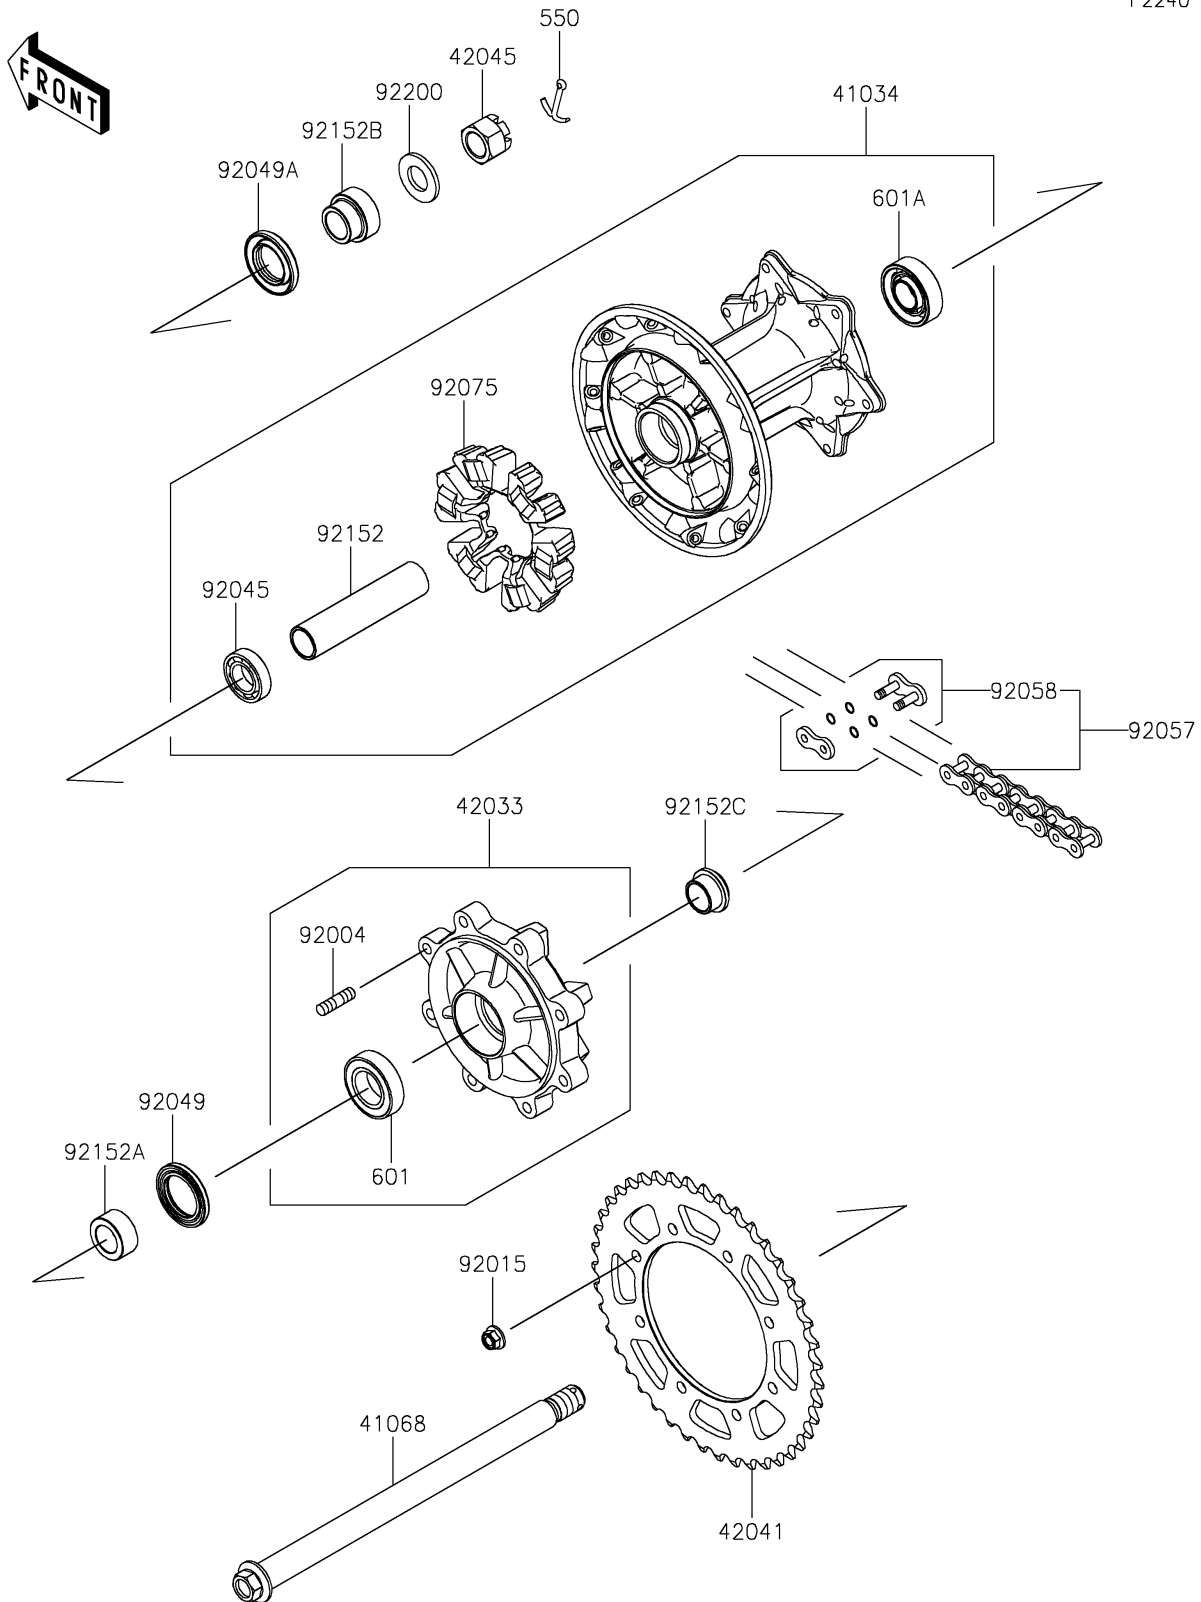

2022 KLR[®] 650 TRAVELER

PARTS DIAGRAM

Rear Hub

F2240

2022 KLR[®] 650 TRAVELER

PARTS LIST

Rear Hub

ITEM NAME	PART NUMBER	QUANTITY
DRUM-ASSY,RR (Ref # 41034)	41034-0609	1
AXLE,RR (Ref # 41068)	41068-0659	1
COUPLING-ASSY,REAR HUB (Ref # 42033)	42033-0596	1
SPROCKET-HUB,43T (Ref # 42041)	42041-0185	1
NUT,CASTLE,18MM (Ref # 42045)	42045-018	1
STUD,8X16 (Ref # 92004)	92004-1150	8
NUT,8MM (Ref # 92015)	92015-1432	8
BEARING-BALL,20X37X9 (Ref # 92045)	92045-0942	1
SEAL-OIL,32X47X5 (Ref # 92049)	92049-0795	1
SEAL-OIL,27X47X7 (Ref # 92049A)	92049-0802	1
CHAIN,DRIVE,520VEX110L (Ref # 92057)	92057-0806	1
JOINT-CHAIN (Ref # 92058)	92058-0044	1
DAMPER,SHOCK,RR HUB (Ref # 92075)	92075-1068	1
COLLAR,20.2X28X110.5 (Ref # 92152)	92152-2735	1
COLLAR,LH (Ref # 92152A)	92152-2736	1
COLLAR,RH (Ref # 92152B)	92152-2737	1
COLLAR,COUPLING (Ref # 92152C)	92152-2738	1
WASHER,19X36X3.2 (Ref # 92200)	92200-0296	1
PIN-COTTER,4.0X35 (Ref # 550)	550AA4035	1
BEARING-BALL,#6005UU (Ref # 601)	601B6005UU	1
BEARING-BALL,#6204UG (Ref # 601A)	601B6204UG	1