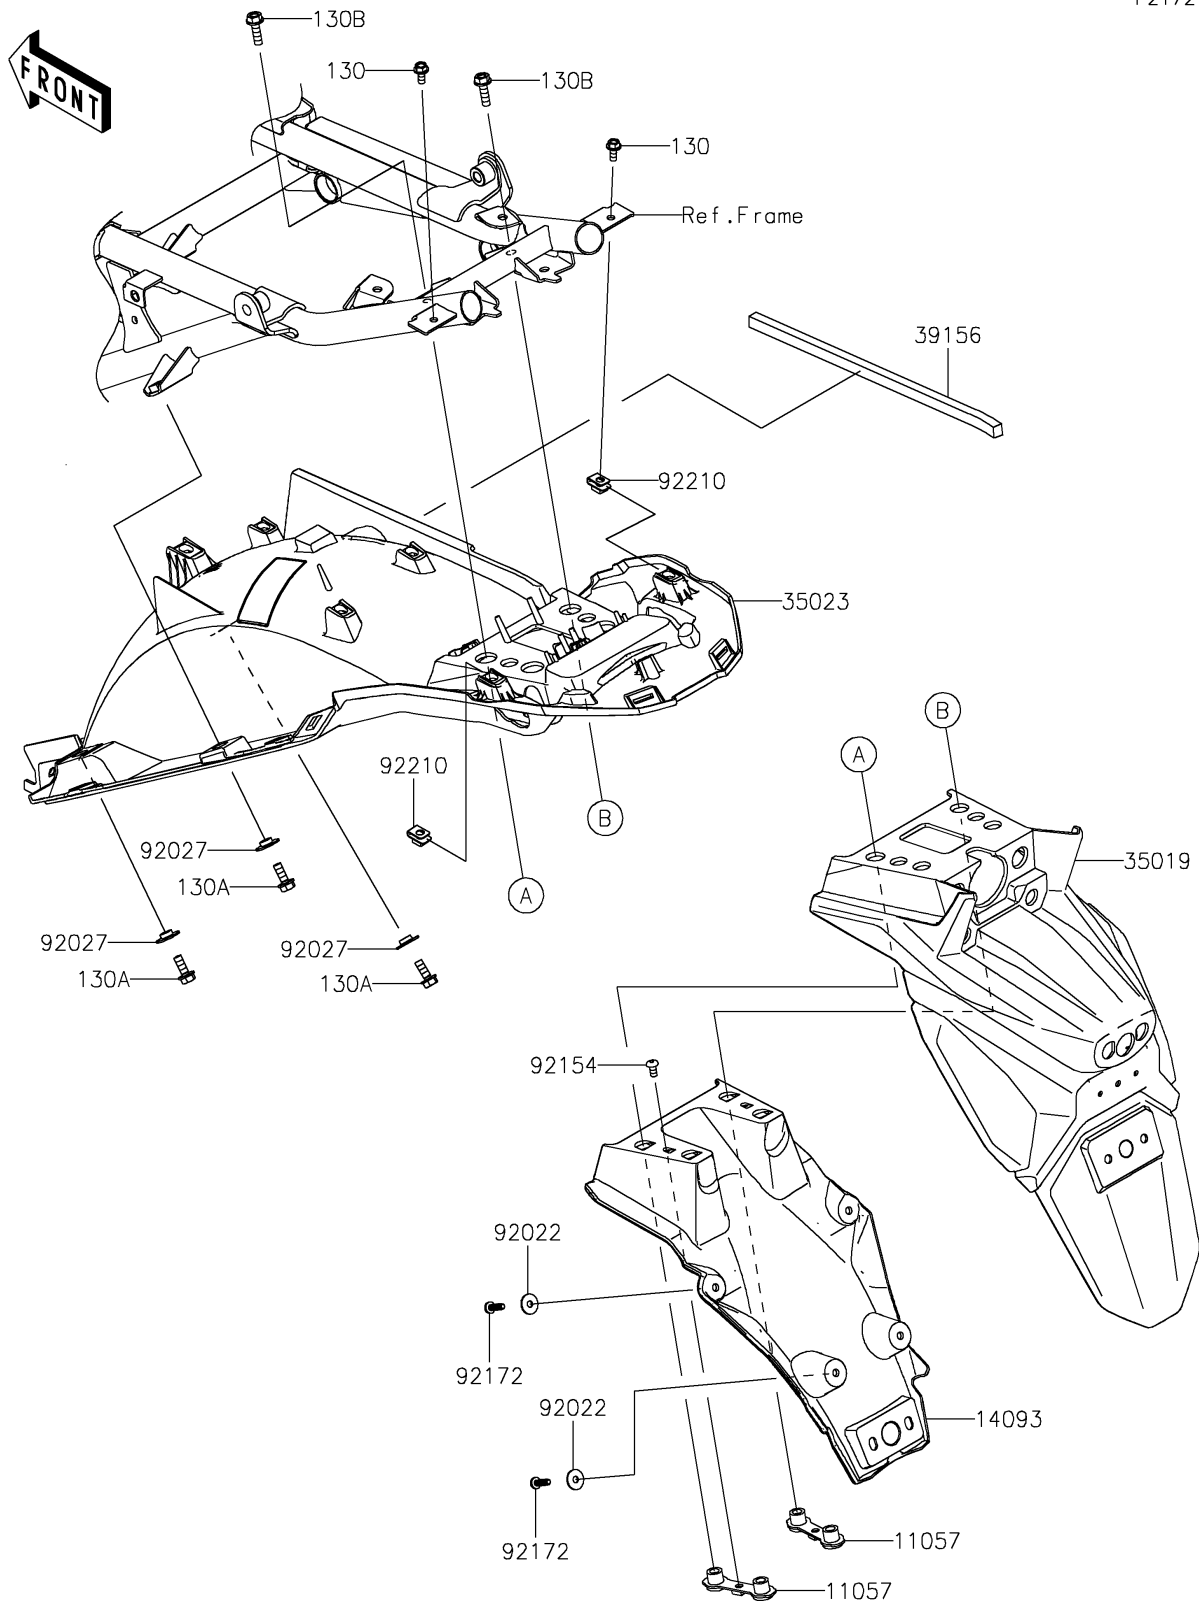

2022 KLR® 650 TRAVELER

PARTS DIAGRAM

Rear Fender(s)

F2172

2022 KLR[®] 650 TRAVELER

PARTS LIST

Rear Fender(s)

ITEM NAME	PART NUMBER	QUANTITY
BRACKET (Ref # 11057)	11057-0556	2
COVER,FLAP (Ref # 14093)	14093-1086	1
FLAP (Ref # 35019)	35019-0683	1
FENDER-REAR (Ref # 35023)	35023-0479	1
PAD,10X8X280 (Ref # 39156)	39156-2662	1
WASHER,5.2X16X1.2 (Ref # 92022)	92022-263	4
COLLAR (Ref # 92027)	92027-1794	3
BOLT,SOCKET,5X10 (Ref # 92154)	92154-1547	2
SCREW,TAPPING,5X16 (Ref # 92172)	92172-0790	4
NUT,PLATE,5MM (Ref # 92210)	92210-0935	2
BOLT-FLANGED,5X12 (Ref # 130)	130BA0512	2
BOLT-FLANGED,6X16 (Ref # 130A)	130BA0616	3
BOLT-FLANGED,6X20 (Ref # 130B)	130BA0620	4