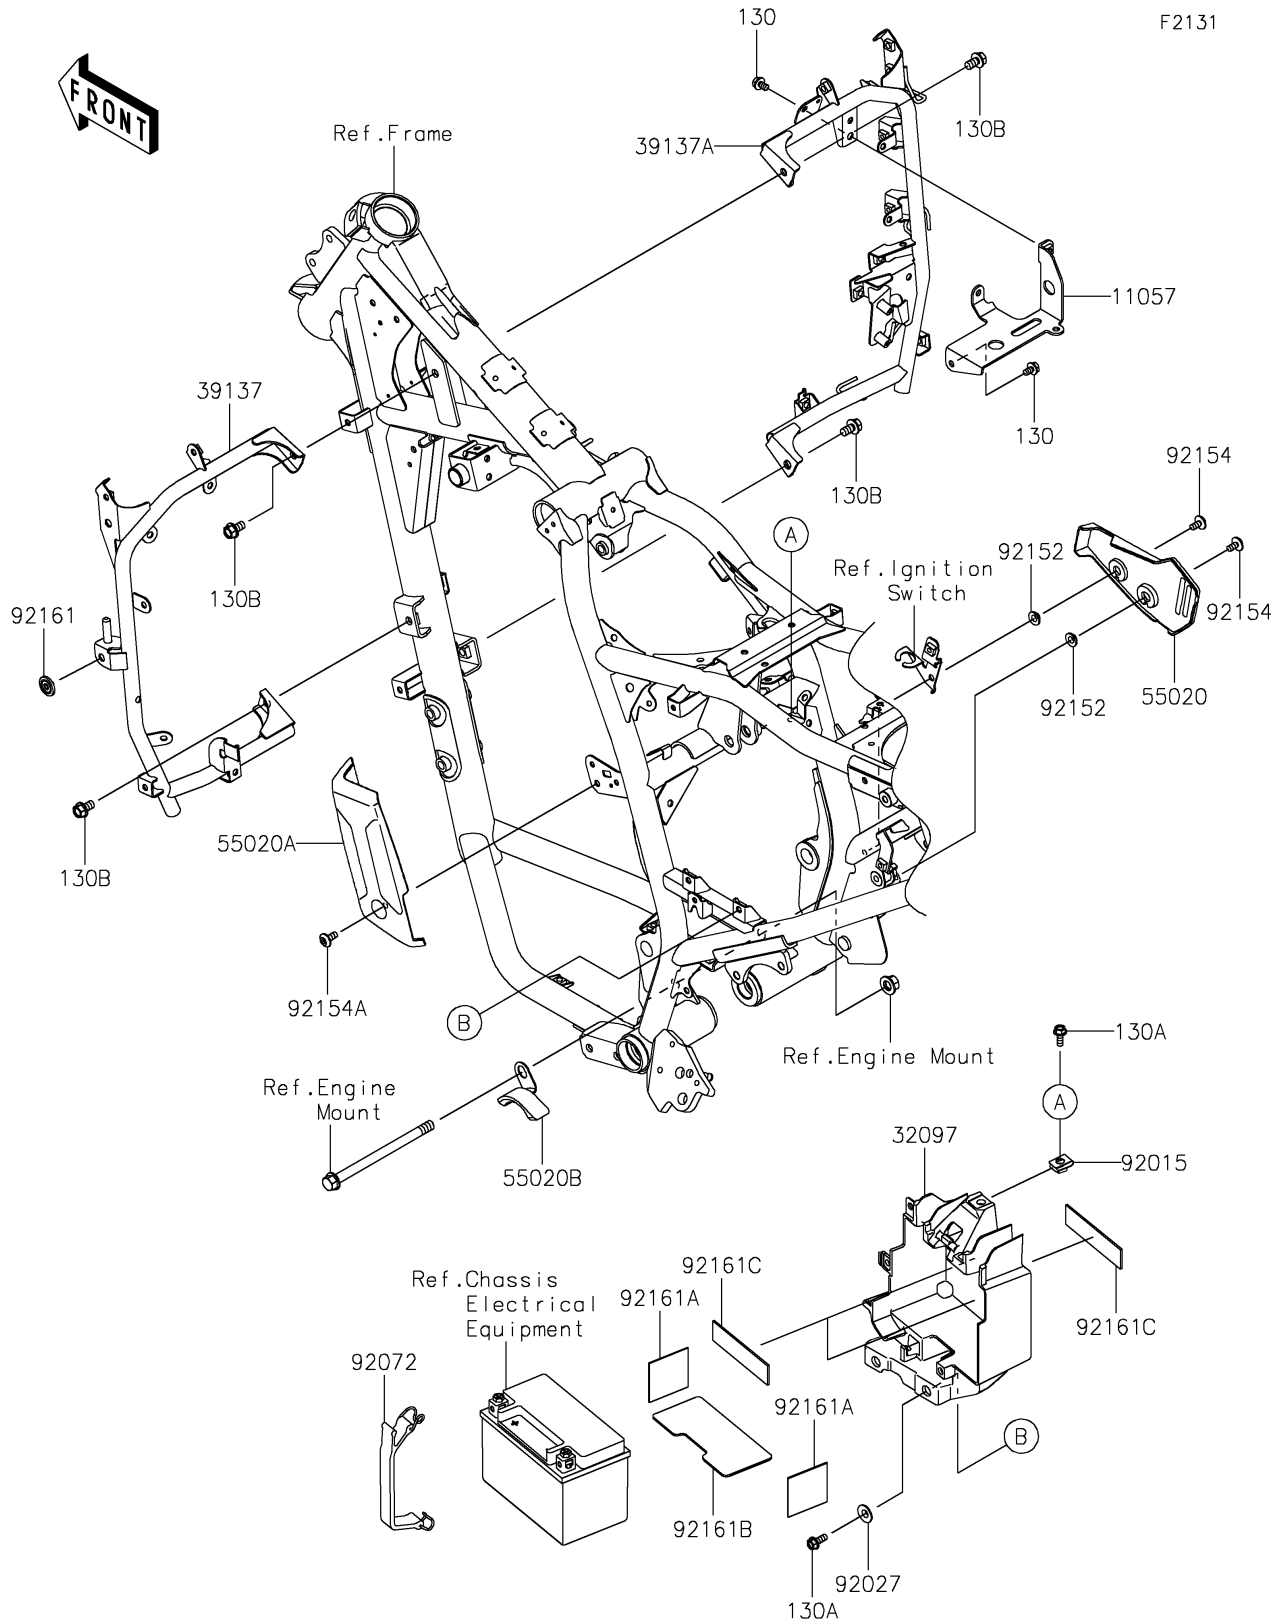

2022 KLR[®] 650 TRAVELER

PARTS DIAGRAM

Frame Fittings

2022 KLR® 650 TRAVELER

PARTS LIST

Frame Fittings

ITEM NAME	PART NUMBER	QUANTITY
BRACKET,ABS UNIT (Ref # 11057)	11057-4389	1
CASE-BATTERY (Ref # 32097)	32097-0565	1
STAY-COMP,LH (Ref # 39137)	39137-0710	1
STAY-COMP,RH (Ref # 39137A)	39137-0711	1
GUARD,HEEL (Ref # 55020)	55020-2330	1
GUARD (Ref # 55020A)	55020-2335	1
GUARD,CHAIN (Ref # 55020B)	55020-2390	1
NUT,6MM (Ref # 92015)	92015-1671	1
COLLAR (Ref # 92027)	92027-1794	2
BAND,BATTERY (Ref # 92072)	92072-0839	1
COLLAR,6.3X9.5X4.1 (Ref # 92152)	92152-1571	2
BOLT,SOCKET,6X12 (Ref # 92154)	92154-2706	2
BOLT,SOCKET,6X14 (Ref # 92154A)	92154-4285	1
DAMPER,8X22X10 (Ref # 92161)	92161-1685	1
DAMPER,60X140X1 (Ref # 92161A)	92161-1868	2
DAMPER,BATTERY (Ref # 92161B)	92161-2353	1
DAMPER,25X100X2 (Ref # 92161C)	92161-2354	3
BOLT-FLANGED,6X10 (Ref # 130)	130BA0610	2
BOLT-FLANGED,6X16 (Ref # 130A)	130BA0616	3
BOLT-FLANGED,8X14 (Ref # 130B)	130BA0814	4