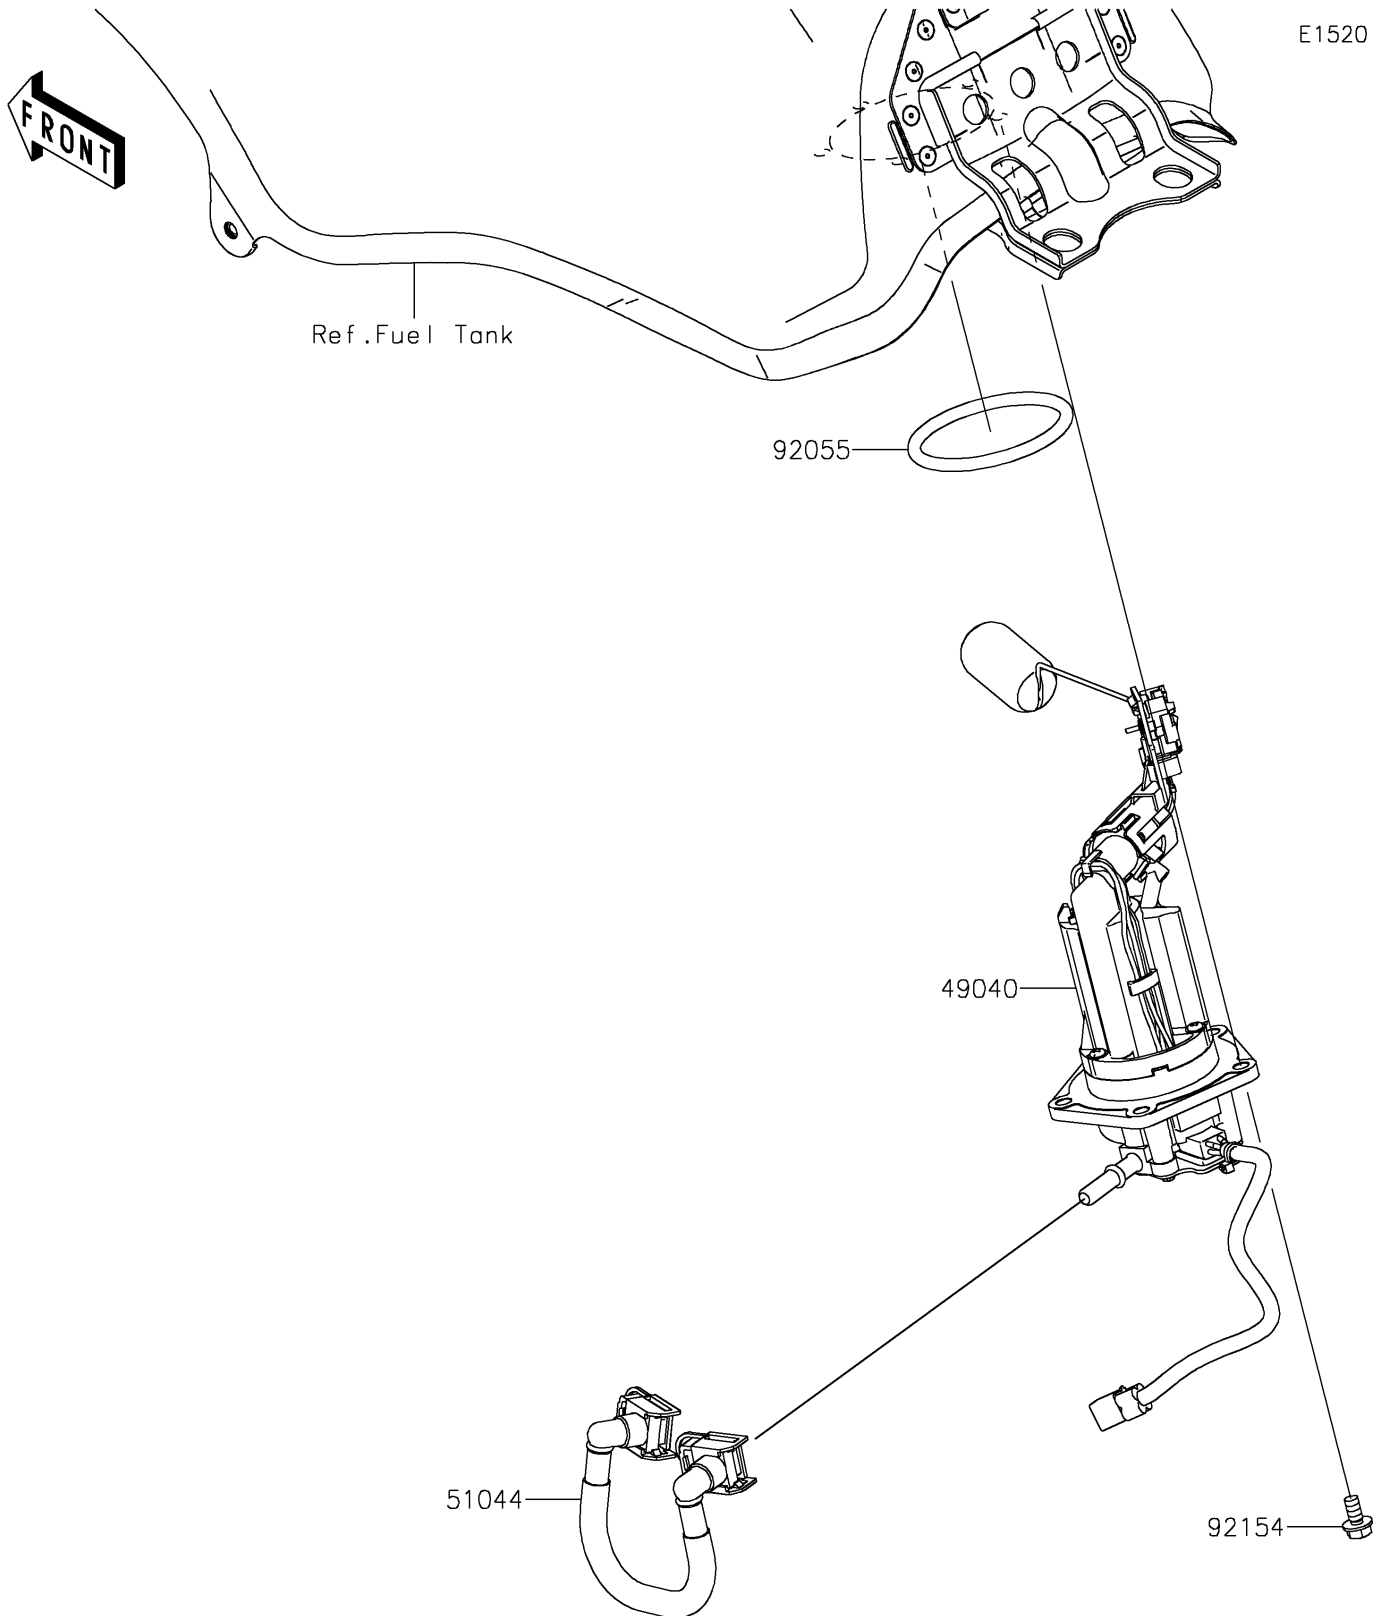

2022 KLR[®] 650 TRAVELER

PARTS DIAGRAM

Fuel Pump

2022 KLR[®] 650 TRAVELER

PARTS LIST

Fuel Pump

ITEM NAME	PART NUMBER	QUANTITY
PUMP-FUEL (Ref # 49040)	49040-0799	1
TUBE-ASSY,FUEL (Ref # 51044)	51044-0961	1
RING-O,64.6X5.7 (Ref # 92055)	92055-0185	1
BOLT,FLANGED,6X12 (Ref # 92154)	92154-1848	5