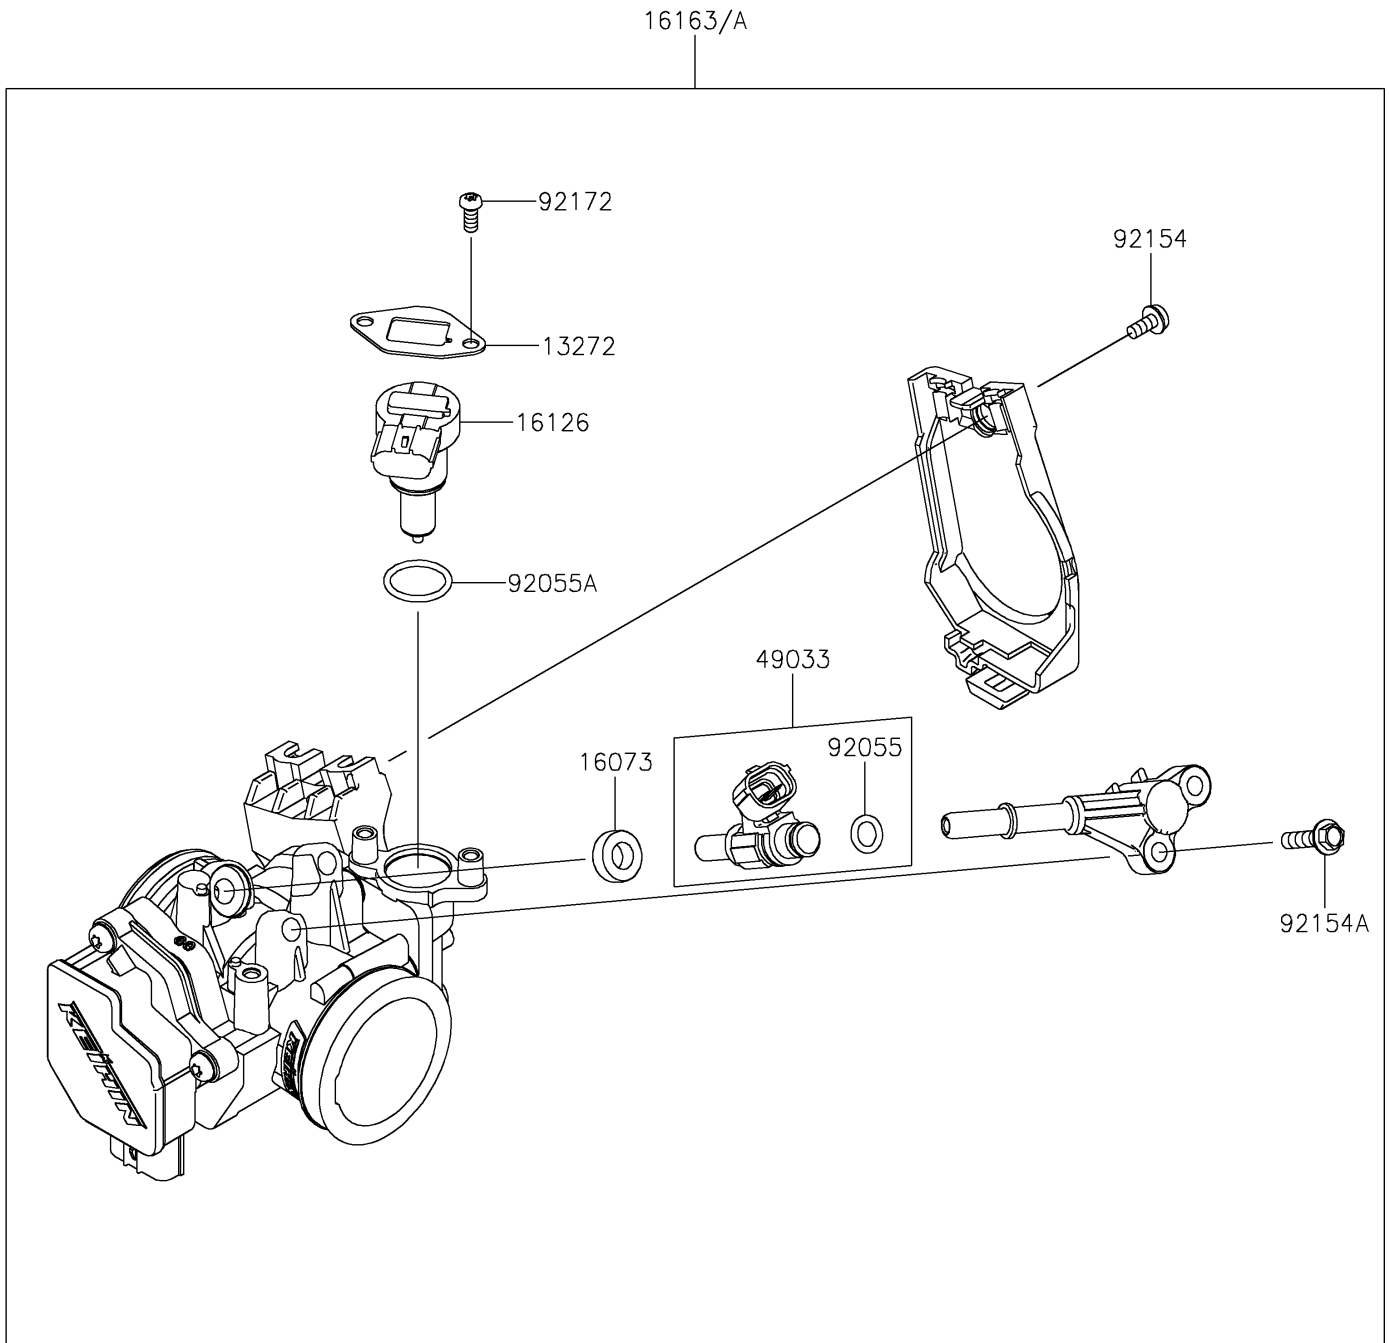

2022 KLR[®] 650 TRAVELER

PARTS DIAGRAM

Throttle

E1510

2022 KLR[®] 650 TRAVELER

PARTS LIST

Throttle

ITEM NAME

PART NUMBER

QUANTITY
