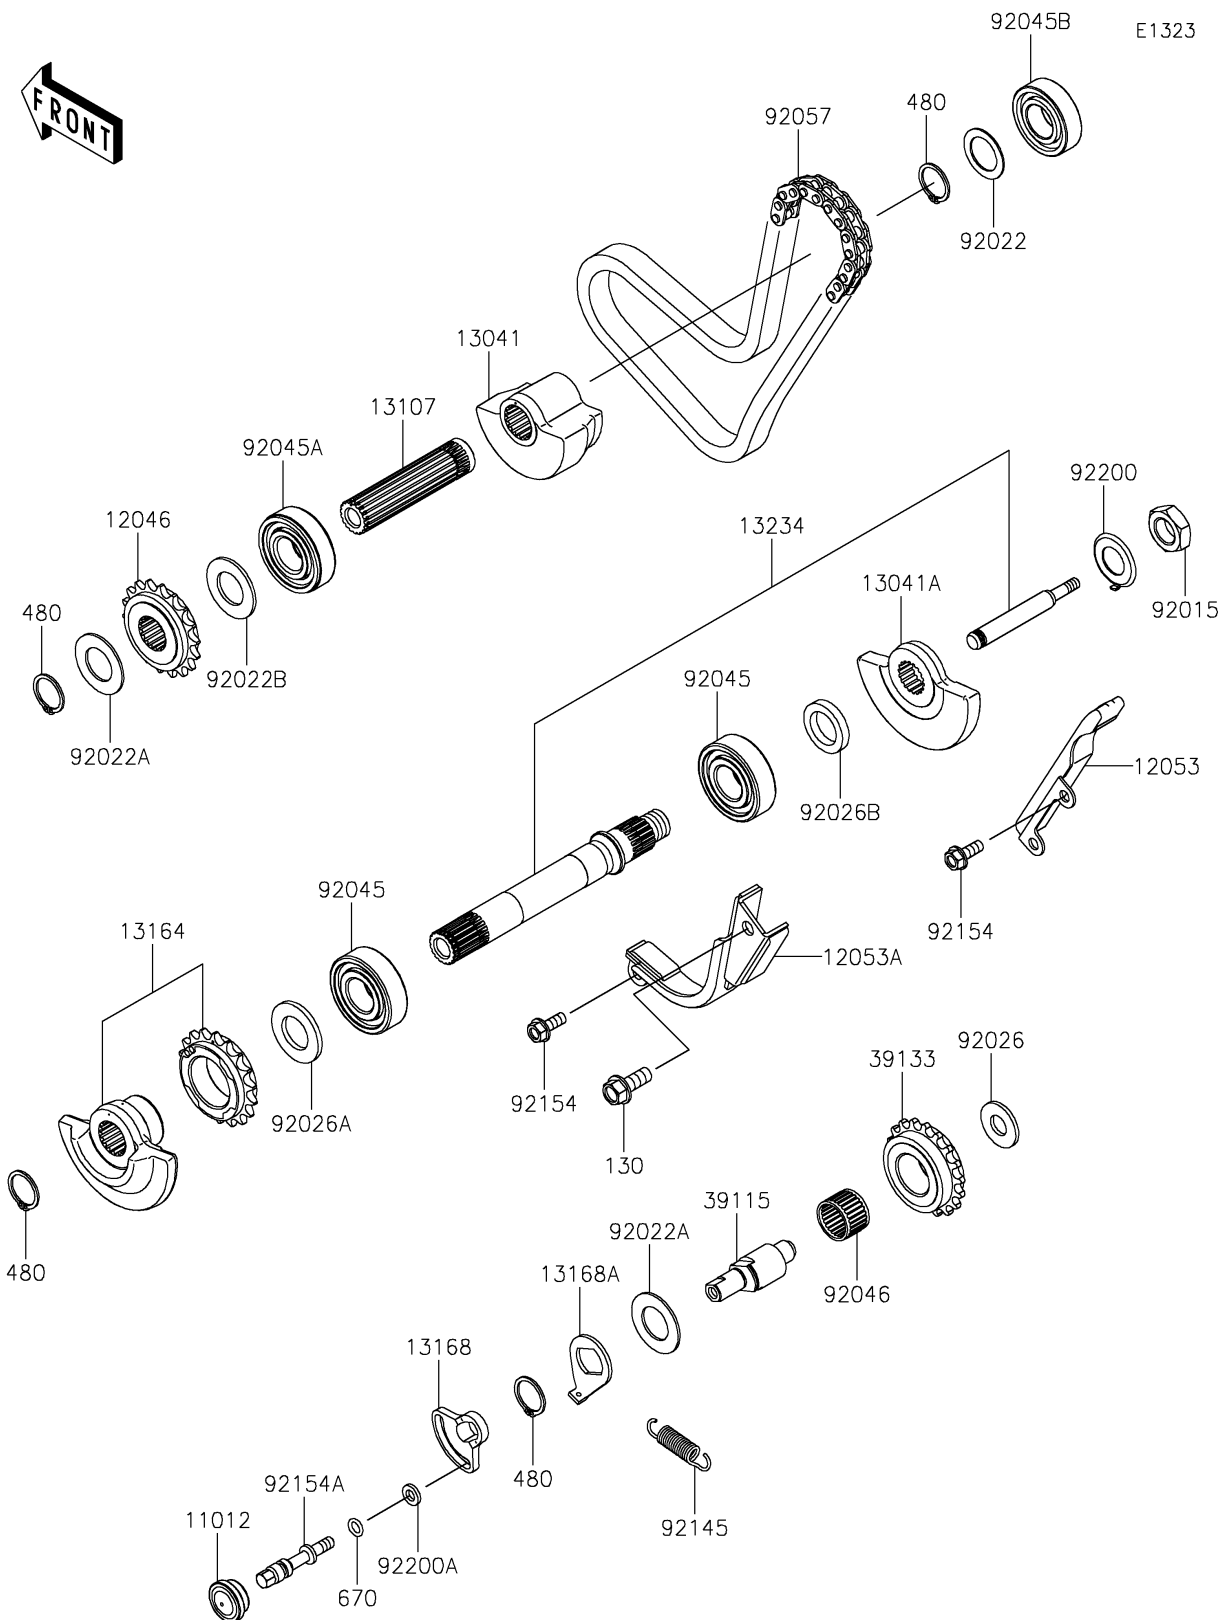

2022 KLR® 650 TRAVELER

PARTS DIAGRAM

Balancer

2022 KLR® 650 TRAVELER

PARTS LIST

Balancer

ITEM NAME	PART NUMBER	QUANTITY
CAP (Ref # 11012)	11012-1369	1
SPROCKET,BALANCER,18T (Ref # 12046)	12046-1165	1
GUIDE-CHAIN,RR (Ref # 12053)	12053-1111	1
GUIDE-CHAIN,FR (Ref # 12053A)	12053-1175	1
BALANCER,RR (Ref # 13041)	13041-0032	1
BALANCER,FR,RH (Ref # 13041A)	13041-0034	1
SHAFT,BALANCER,RR (Ref # 13107)	13107-1104	1
BALANCER-COMP,FR,LH (Ref # 13164)	13164-0002	1
LEVER,IDLER SHAFT (Ref # 13168)	13168-0184	1
LEVER (Ref # 13168A)	13168-0911	1
SHAFT-COMP,BALANCER,FR (Ref # 13234)	13234-0035	1
SHAFT-IDLER (Ref # 39115)	39115-0022	1
SPROCKET-IDLER,IDLER (Ref # 39133)	39133-1060	1
NUT,16MM (Ref # 92015)	92015-1477	1
WASHER,20.5X30X1,STEEL (Ref # 92022)	92022-112	1
WASHER,20.3X36X1.5 (Ref # 92022A)	92022-1489	2
WASHER,20.2X36X2 (Ref # 92022B)	92022-1880	1
SPACER,12.2X27X2.3 (Ref # 92026)	92026-0151	1
SPACER,20.2X36X3 (Ref # 92026A)	92026-0155	1
SPACER,20.2X30X5 (Ref # 92026B)	92026-1245	1
BEARING-BALL,20X47X14 (Ref # 92045)	92045-0070	2
BEARING-BALL (Ref # 92045A)	92045-0071	1
BEARING-BALL,20X42X12 (Ref # 92045B)	92045-0072	1
BEARING-NEEDLE (Ref # 92046)	92046-0640	1
CHAIN,BALANCER,BF06HX70L (Ref # 92057)	92057-1158	1
SPRING (Ref # 92145)	92145-0529	1
BOLT,FLANGED,6X16 (Ref # 92154)	92154-1428	3
BOLT,IDLER LEVER (Ref # 92154A)	92154-4358	1
WASHER (Ref # 92200)	92200-0558	1

2022 KLR[®] 650 TRAVELER

PARTS LIST

Balancer

ITEM NAME	PART NUMBER	QUANTITY
WASHER,6.5X12X2.0 (Ref # 92200A)	92200-1263	1
BOLT-FLANGED,8X20 (Ref # 130)	130CA0820	1
CIRCLIP-TYPE-C,20MM (Ref # 480)	480J2000	4
O RING,7MM (Ref # 670)	670B1507	1