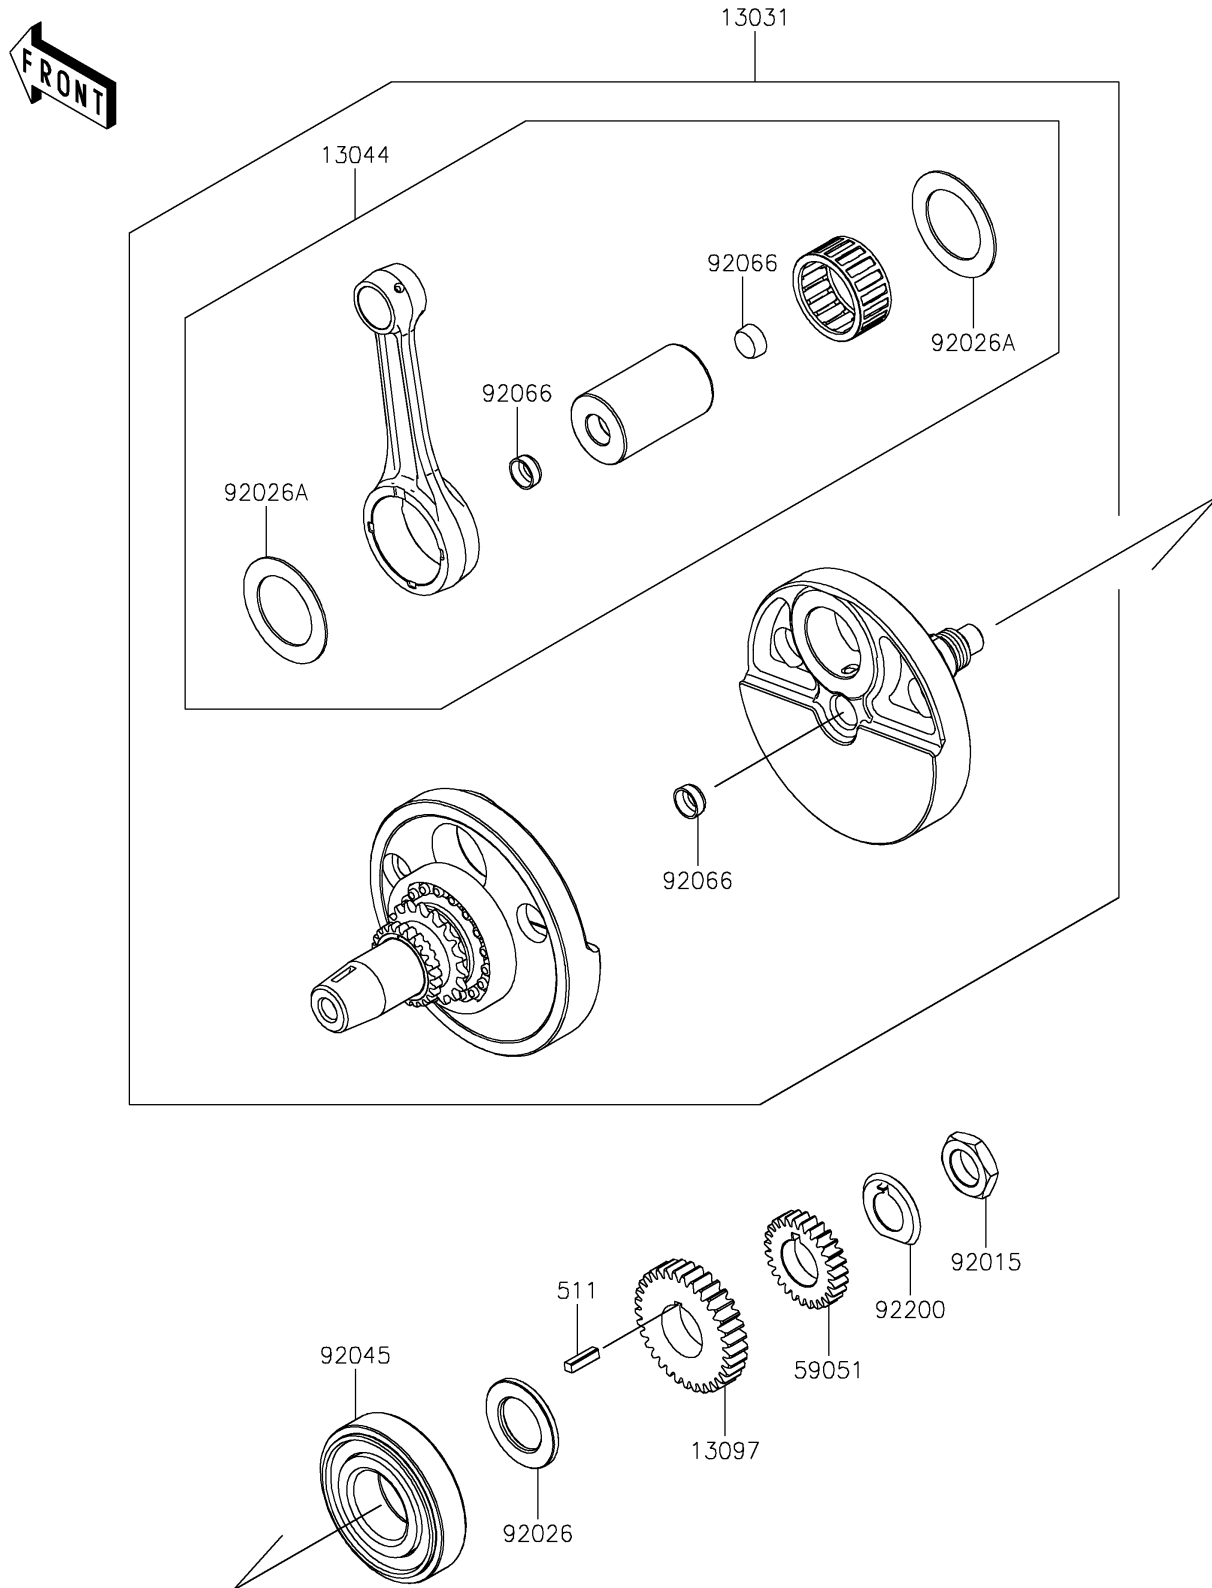

2022 KLR® 650 TRAVELER

PARTS DIAGRAM

Crankshaft

E1321

2022 KLR[®] 650 TRAVELER

PARTS LIST

Crankshaft

ITEM NAME	PART NUMBER	QUANTITY
CRANKSHAFT-COMP (Ref # 13031)	13031-0977	1
SET-CONNECTING ROD (Ref # 13044)	13044-5089	1
GEAR-PRIMARY SPUR,33T (Ref # 13097)	13097-1333	1
GEAR-SPUR,27T (Ref # 59051)	59051-1145	1
NUT,22MM (Ref # 92015)	92015-1890	1
SPACER (Ref # 92026)	92026-0150	1
SPACER,40X60X1.5 (Ref # 92026A)	92026-0152	2
BEARING-BALL,40X90X23 (Ref # 92045)	92045-0065	1
PLUG (Ref # 92066)	92066-1154	3
WASHER (Ref # 92200)	92200-0557	1
KEY-SUNK (Ref # 511)	511A0520	1