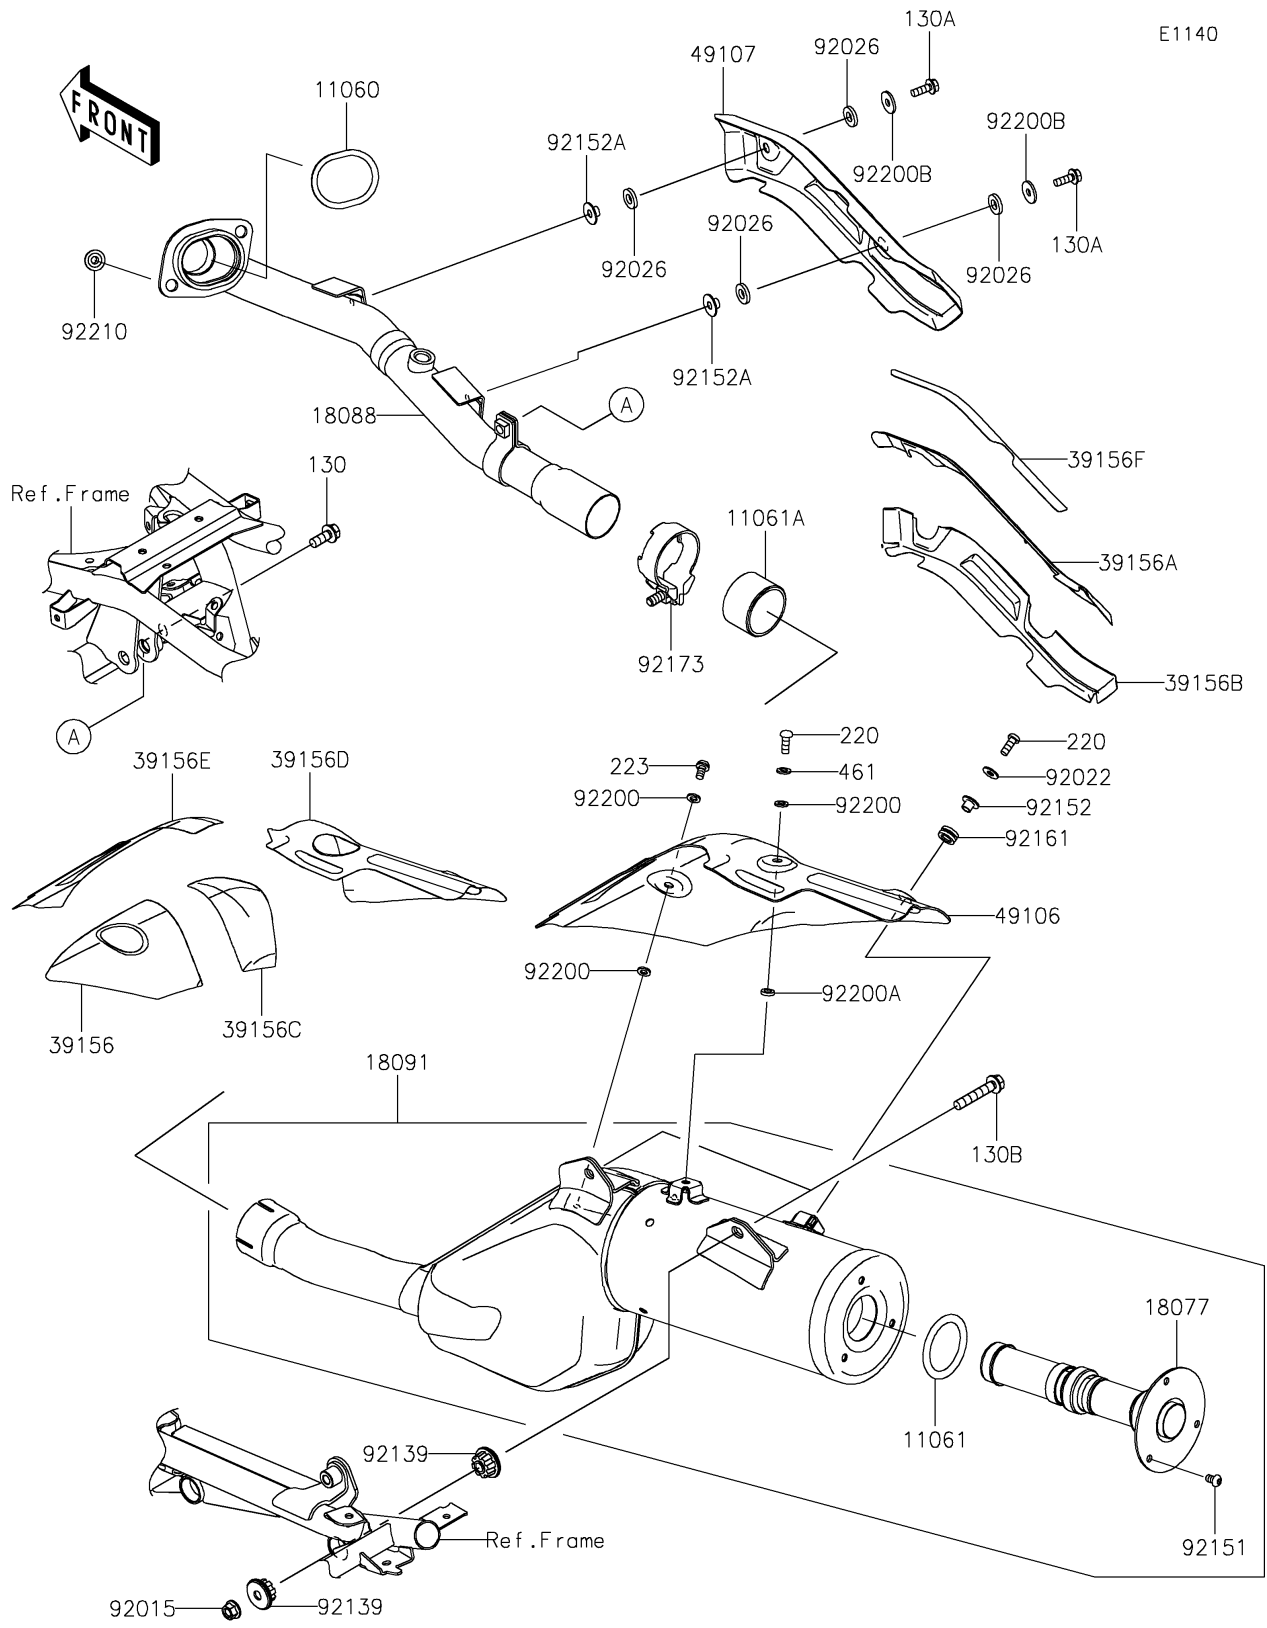

2022 KLR® 650 TRAVELER

PARTS DIAGRAM

Muffler(s)

2022 KLR® 650 TRAVELER

PARTS LIST

Muffler(s)

ITEM NAME	PART NUMBER	QUANTITY
GASKET,EXHAUST PIPE HOLDER (Ref # 11060)	11060-1108	1
GASKET (Ref # 11061)	11061-1345	1
GASKET,EXHAUST PIPE CONNECTING (Ref # 11061A)	11061-1411	1
ARRESTER-SPARK (Ref # 18077)	18077-0050	1
PIPE-EXHAUST (Ref # 18088)	18088-1665	1
BODY-COMP-MUFFLER (Ref # 18091)	18091-1207	1
PAD,MUFFLER COVER,FR (Ref # 39156)	39156-2693	1
PAD,EXHAUST PIPE COVER,CNT (Ref # 39156A)	39156-2698	1
PAD,EXHAUST PIPE COVER,LWR (Ref # 39156B)	39156-2699	1
PAD,MUFFLER COVER,CNT (Ref # 39156C)	39156-2738	1
PAD,MUFFLER COVER,RR (Ref # 39156D)	39156-2773	1
PAD,MUFFLER COVER,UPP (Ref # 39156E)	39156-2774	1
PAD,EXHAUST PIPE COVER,UPP (Ref # 39156F)	39156-2798	1
COVER-MUFFLER (Ref # 49106)	49106-0857	1
COVER-EXHAUST PIPE (Ref # 49107)	49107-0849	1
NUT,8MM (Ref # 92015)	92015-1402	2
WASHER,6.2X15X1.2 (Ref # 92022)	92022-2373	1
SPACER,8.7X18X3 (Ref # 92026)	92026-0919	4
BUSHING (Ref # 92139)	92139-1116	4
BOLT,SOCKET,6X10 (Ref # 92151)	92151-1449	3
COLLAR (Ref # 92152)	92152-2837	1
COLLAR (Ref # 92152A)	92152-2862	2
DAMPER (Ref # 92161)	92161-2434	1
CLAMP (Ref # 92173)	92173-2463	1
WASHER,6.2X11.5X1.5 (Ref # 92200)	92200-2496	3
WASHER,6.2X11.5X2.5 (Ref # 92200A)	92200-2511	1
WASHER,6.5X20X2 (Ref # 92200B)	92200-2529	2
NUT,8MM (Ref # 92210)	92210-1114	2
BOLT-FLANGED,8X20 (Ref # 130)	130BD0820	1

2022 KLR[®] 650 TRAVELER

PARTS LIST

Muffler(s)

ITEM NAME	PART NUMBER	QUANTITY
BOLT-FLANGED,6X18 (Ref # 130A)	130CB0618	2
BOLT-FLANGED (Ref # 130B)	130CC0845	2
SCREW-PAN-CROS,6X16 (Ref # 220)	220AB0616	2
SCREW-PAN-WS-CROS,6X12 (Ref # 223)	223AB0612	1
WASHER-SPRING,6MM (Ref # 461)	461DB0600	1