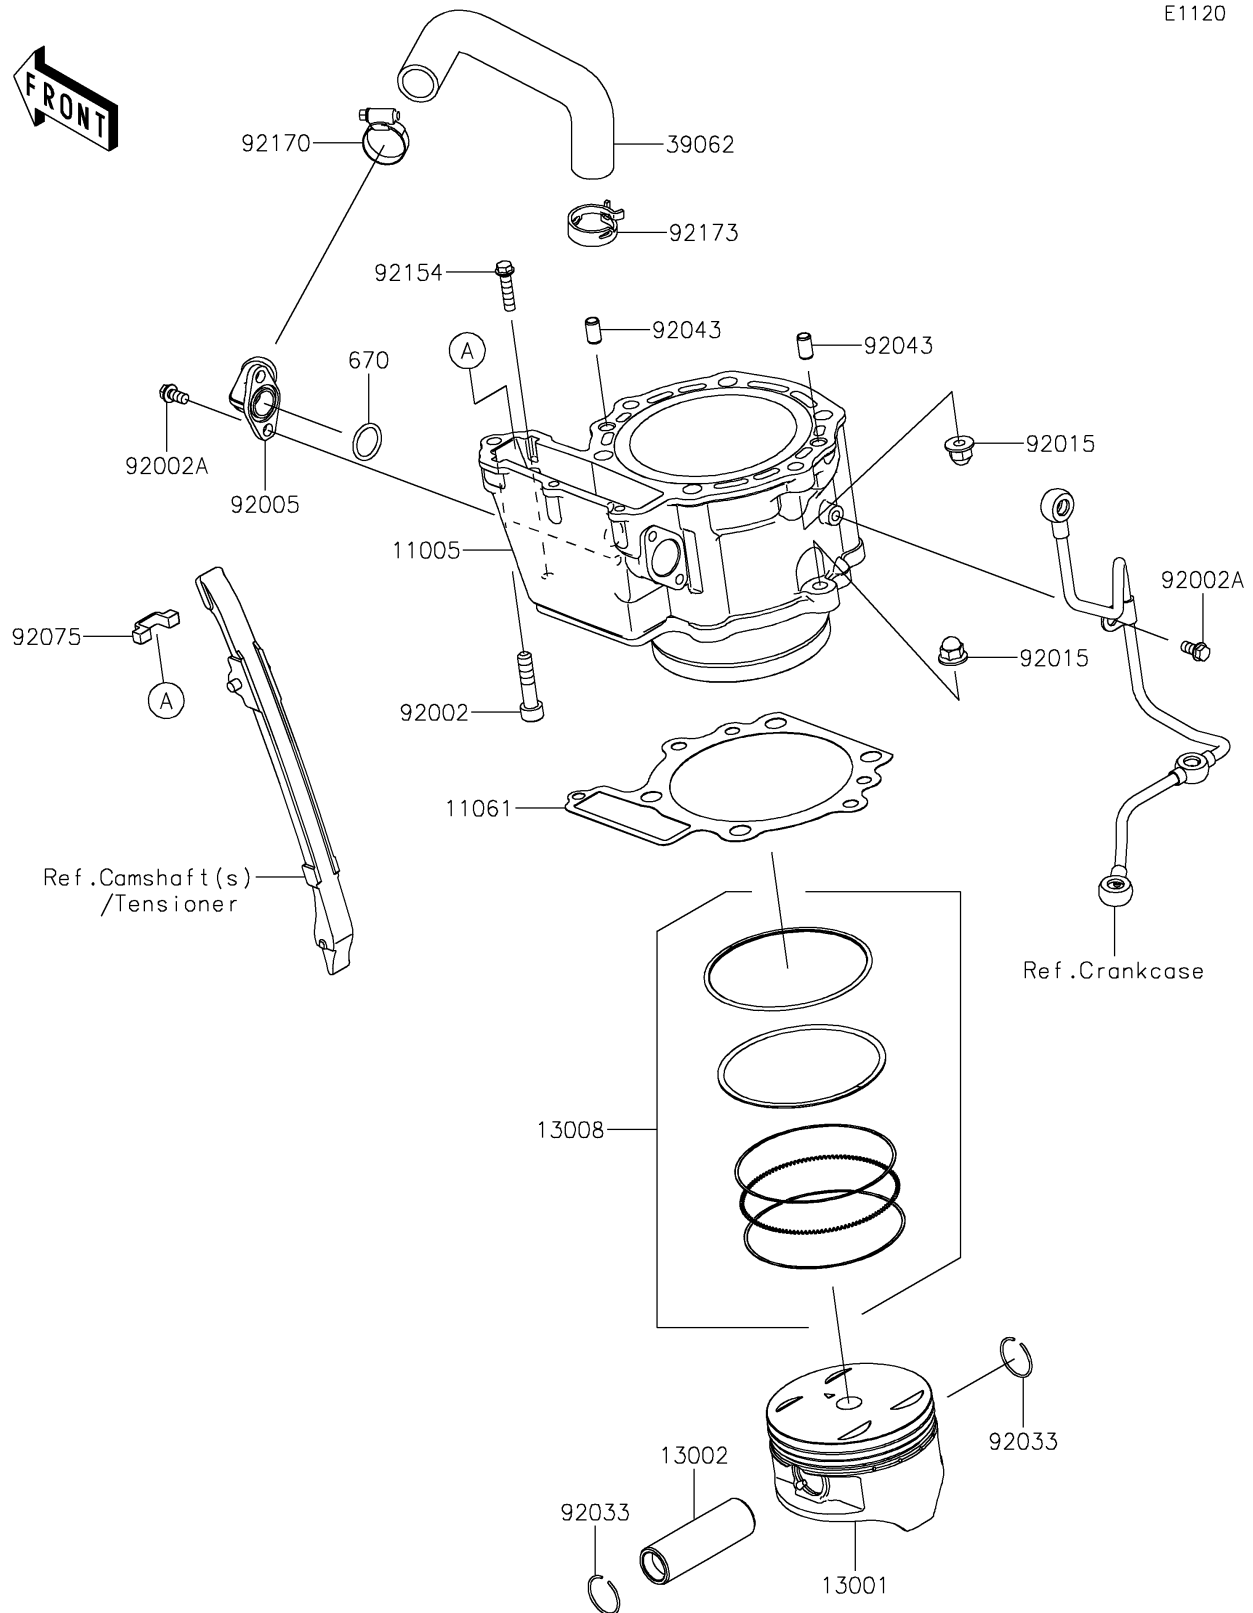

2022 KLR[®] 650 TRAVELER

PARTS DIAGRAM

Cylinder/Piston(s)

E1120

2022 KLR[®] 650 TRAVELER

PARTS LIST

Cylinder/Piston(s)

ITEM NAME	PART NUMBER	QUANTITY
CYLINDER-ENGINE (Ref # 11005)	11005-0736	1
GASKET,CYLINDER BASE (Ref # 11061)	11061-0428	1
PISTON-ENGINE (Ref # 13001)	13001-0723	1
PIN-PISTON (Ref # 13002)	13002-0707	1
RING-SET-PISTON (Ref # 13008)	13008-0595	1
HOSE-COOLING,W/P-CYLINDER (Ref # 39062)	39062-0150	1
BOLT,SOCKET,8X35 (Ref # 92002)	92002-1409	1
BOLT,6X12 (Ref # 92002A)	92002-1569	3
FITTING (Ref # 92005)	92005-0784	1
NUT,CAP,8MM (Ref # 92015)	92015-1982	4
RING-SNAP (Ref # 92033)	92033-1226	2
PIN,6.2X8X14 (Ref # 92043)	92043-1263	2
DAMPER (Ref # 92075)	92075-1968	1
BOLT,FLANGED,6X25 (Ref # 92154)	92154-1212	1
CLAMP,COOLING HOSE (Ref # 92170)	92170-1033	1
CLAMP (Ref # 92173)	92173-2459	1
O RING,18MM (Ref # 670)	670B2018	1