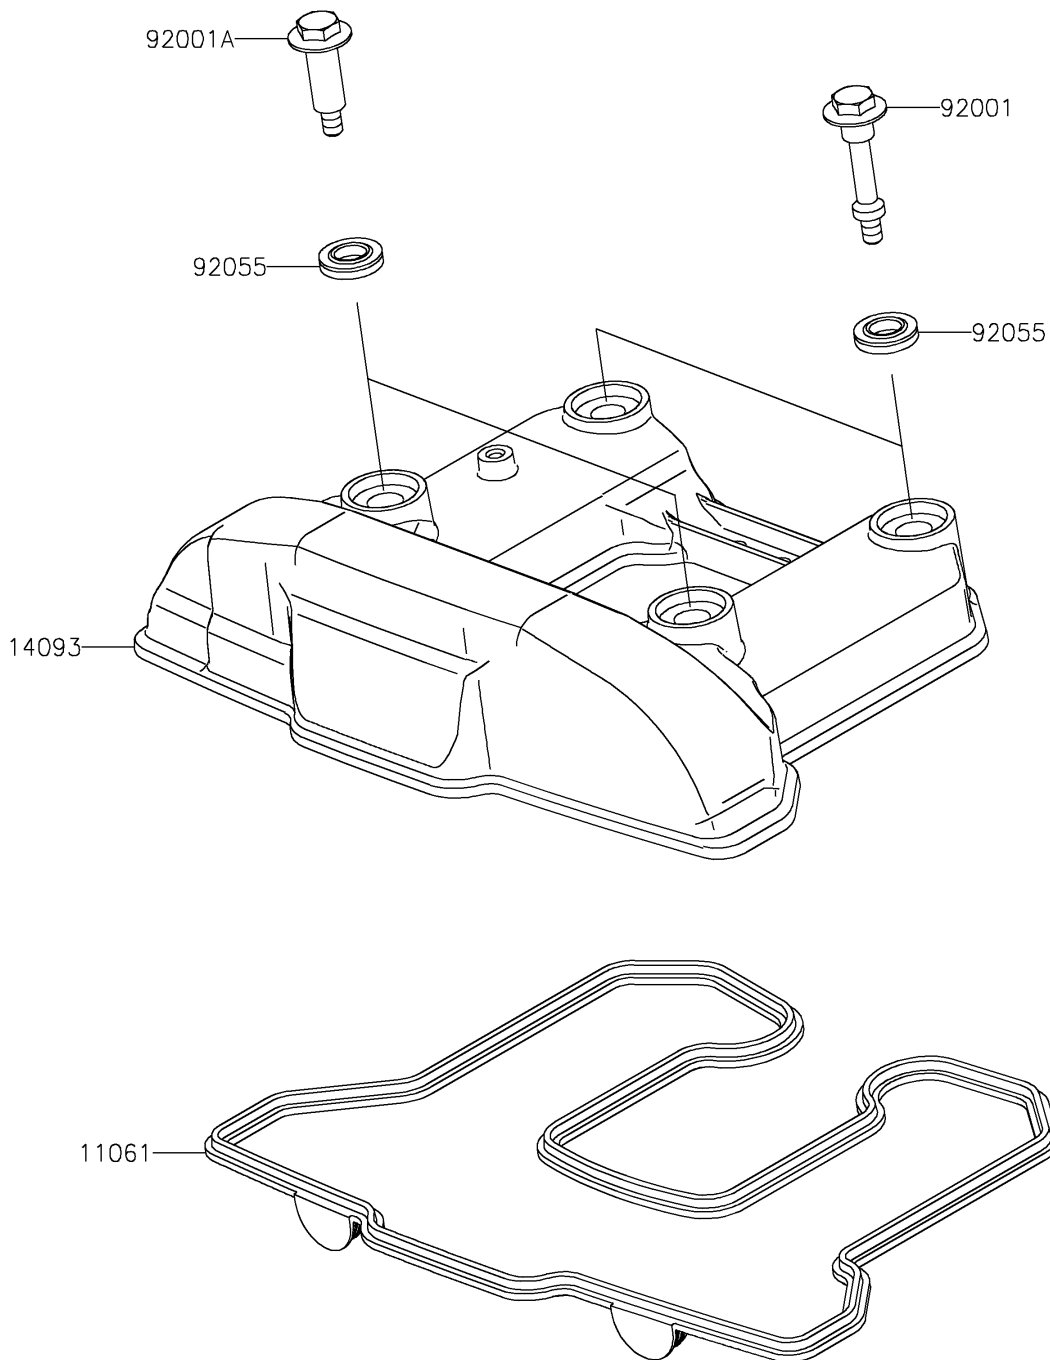

2022 KLR[®] 650 TRAVELER

PARTS DIAGRAM

Cylinder Head Cover

E1112

2022 KLR[®] 650 TRAVELER

PARTS LIST

Cylinder Head Cover

ITEM NAME	PART NUMBER	QUANTITY
GASKET,HEAD COVER (Ref # 11061)	11061-1390	1
COVER,HEAD (Ref # 14093)	14093-0059	1
BOLT,L=46.5 (Ref # 92001)	92001-1853	2
BOLT,L=34.5 (Ref # 92001A)	92001-1854	2
RING-O (Ref # 92055)	92055-0143	4