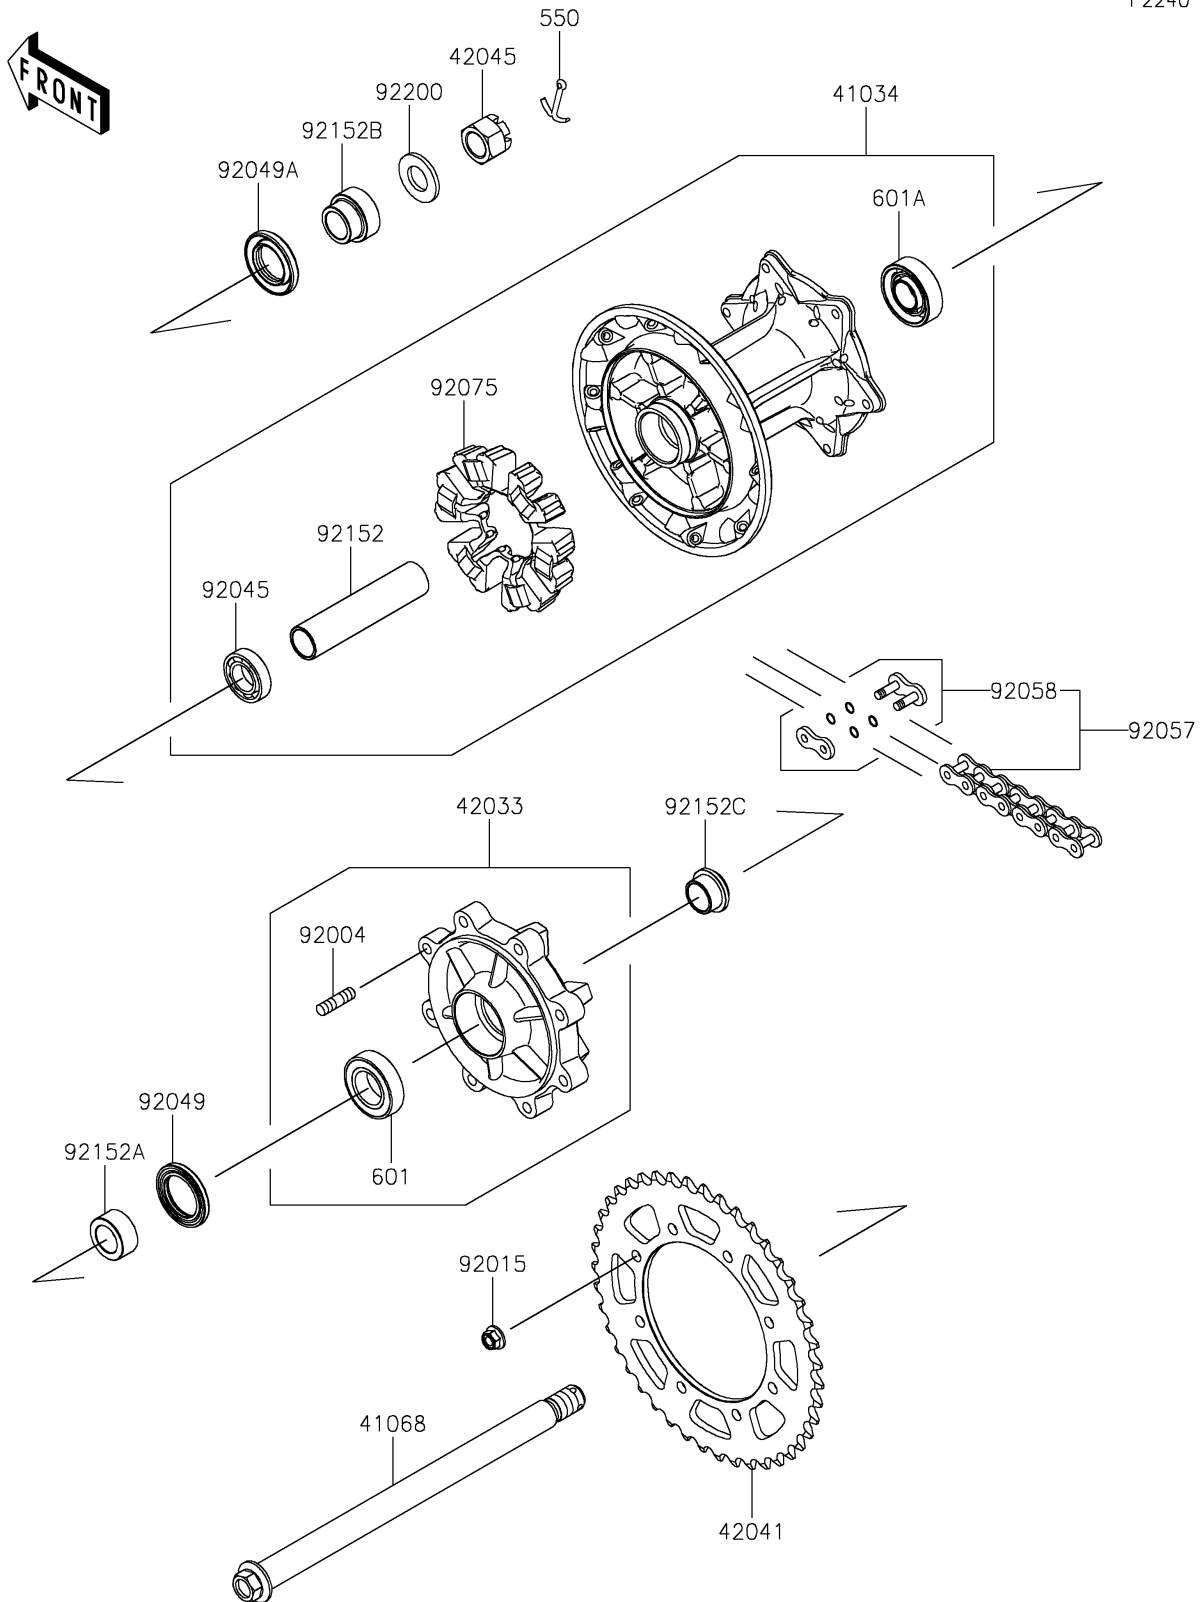

2022 KLR® 650 Adventure

PARTS DIAGRAM

Rear Hub

F2240

2022 KLR[®] 650 Adventure

PARTS LIST

Rear Hub

ITEM NAME

PART NUMBER

QUANTITY
