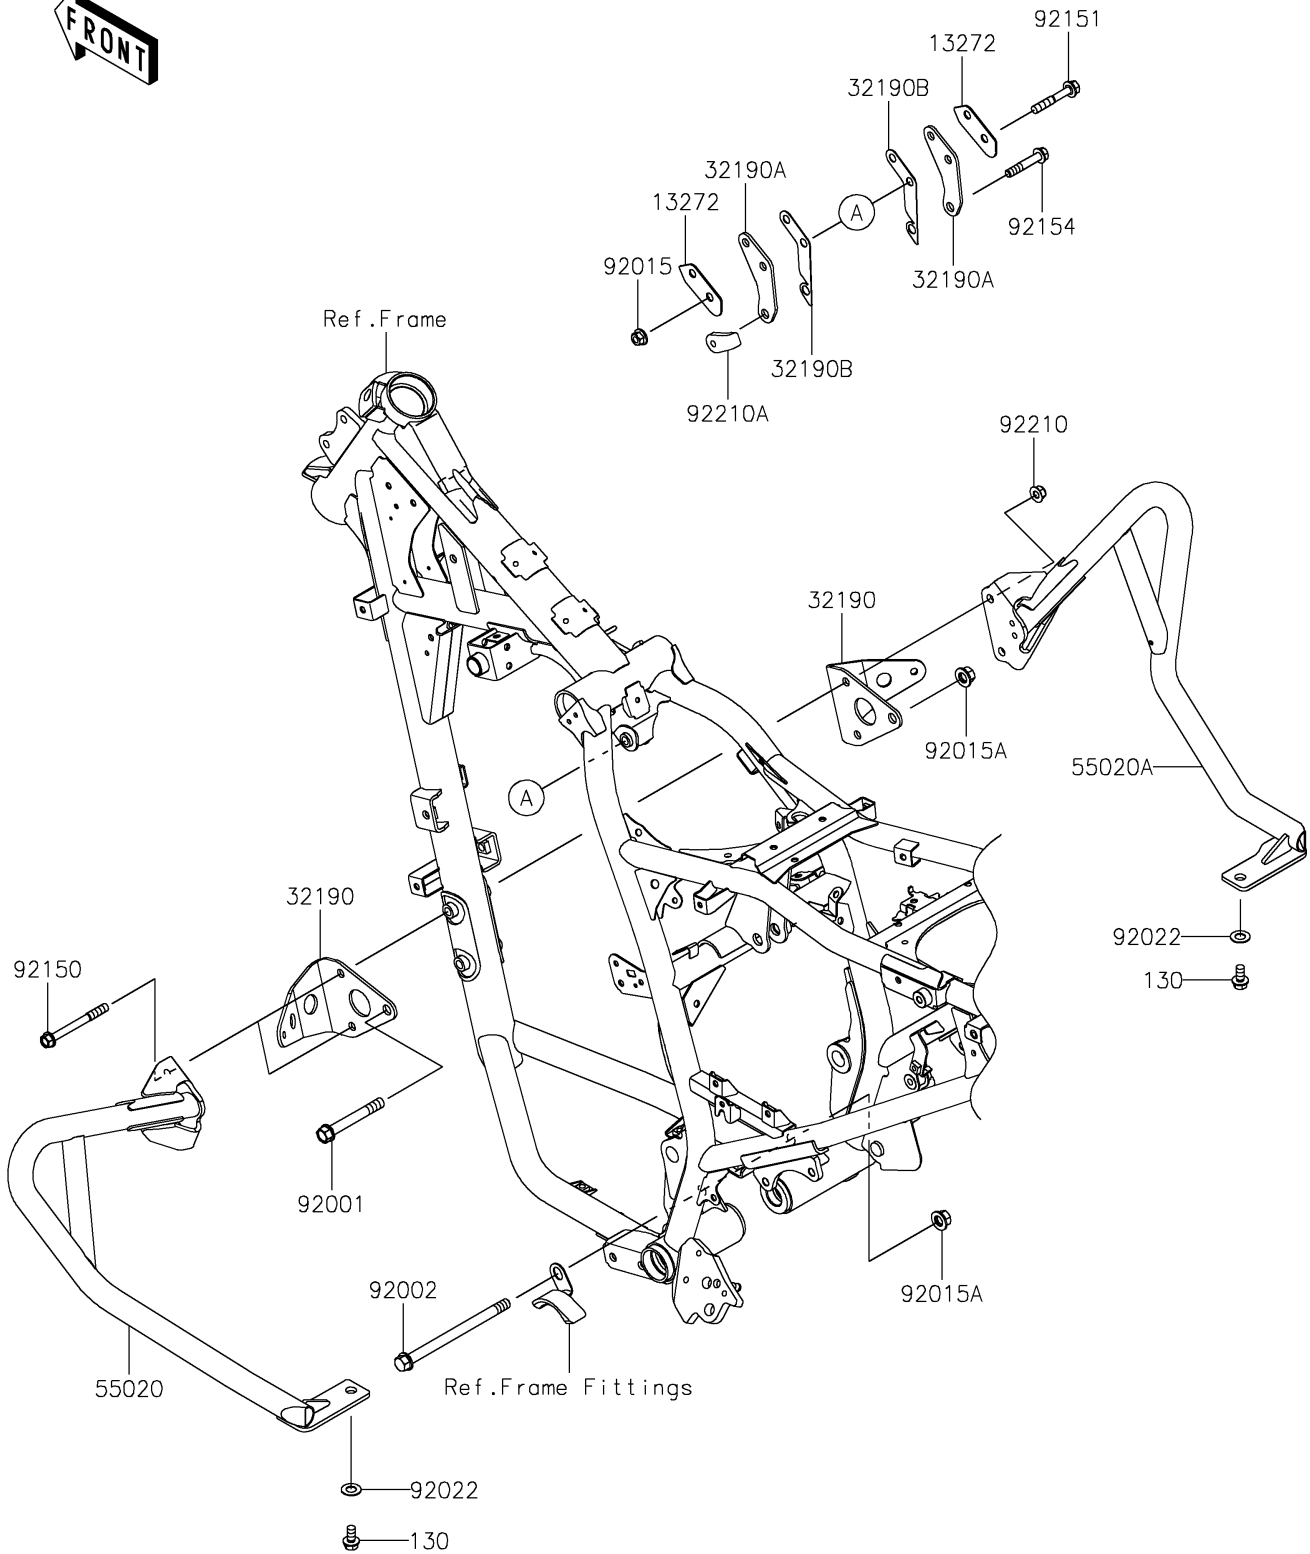

2022 KLR® 650 Adventure

PARTS DIAGRAM

Engine Mount

F2122

2022 KLR[®] 650 Adventure

PARTS LIST Engine Mount

ITEM NAME	PART NUMBER	QUANTITY
-----------	-------------	----------
