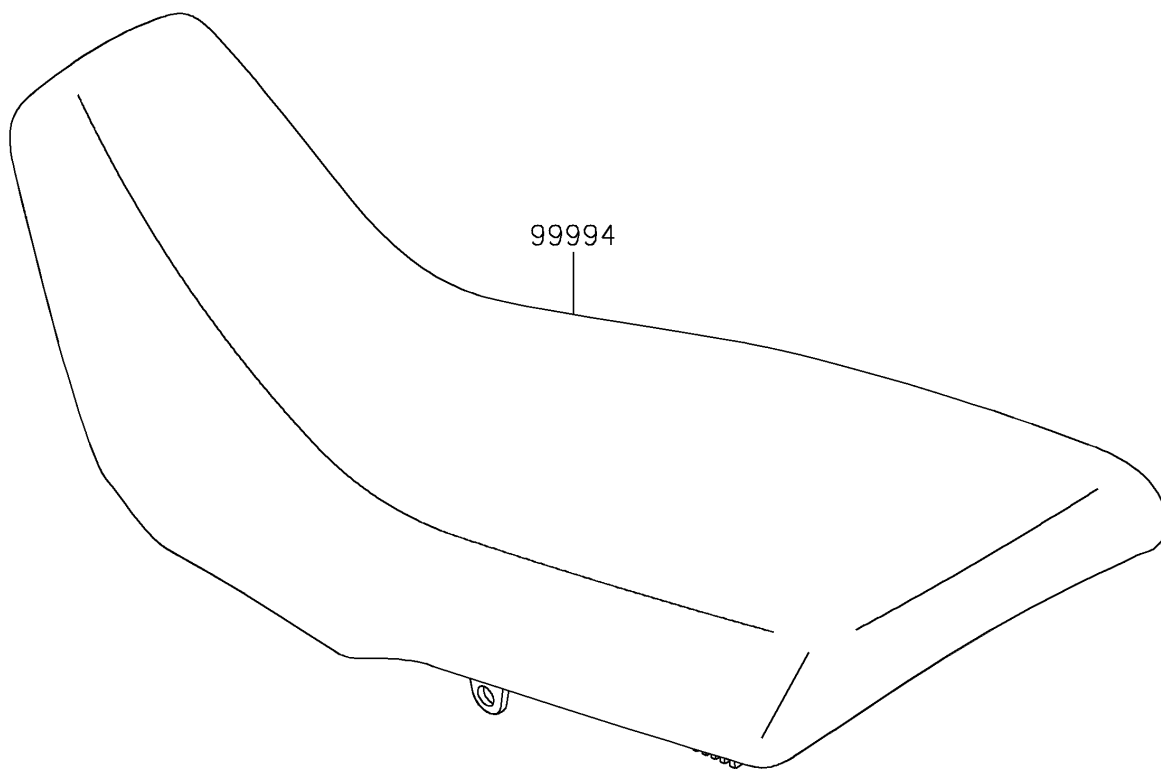

2022 KLR[®] 650

PARTS DIAGRAM

Accessory(Seat)

F2910D

2022 KLR[®] 650

PARTS LIST

Accessory(Seat)

Kawasaki

Let the Good Times Roll[®]

ITEM NAME	PART NUMBER	QUANTITY
LOW SEAT,BLACK+SIL (Ref # 99994)	99994-1503-64U	1