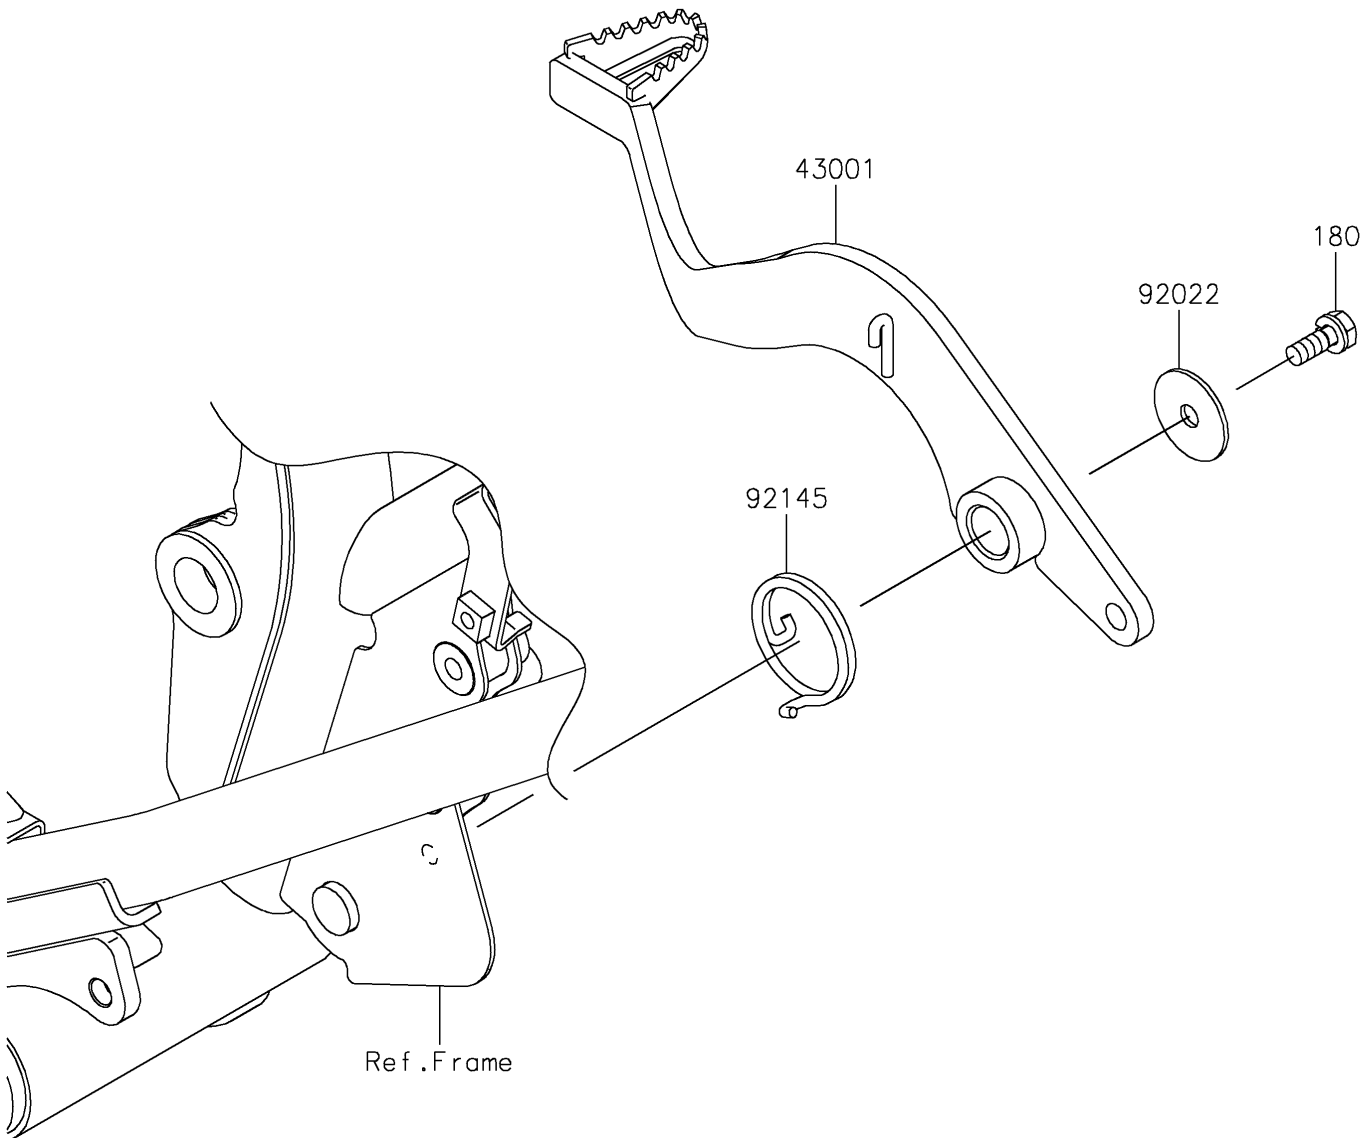

2022 KLR[®] 650

PARTS DIAGRAM

Brake Pedal

F2260

2022 KLR[®] 650

PARTS LIST

Brake Pedal

ITEM NAME	PART NUMBER	QUANTITY
LEVER-BRAKE,PEDAL (Ref # 43001)	43001-0777	1
WASHER,7X28X1.6 (Ref # 92022)	92022-1282	1
SPRING,RETURN (Ref # 92145)	92145-0807	1
BOLT-UPSET-WS,6X16 (Ref # 180)	180BA0616	1