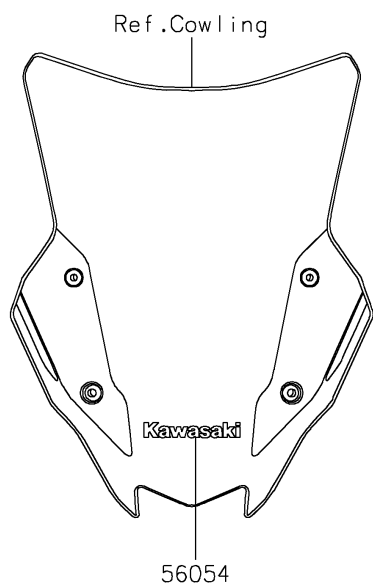

2022 KLR® 650

PARTS DIAGRAM

Decals(Khaki)

F2861A

2022 KLR[®] 650

PARTS LIST

Decals(Khaki)

Kawasaki

Let the Good Times Roll[®]

ITEM NAME

PART NUMBER

QUANTITY
