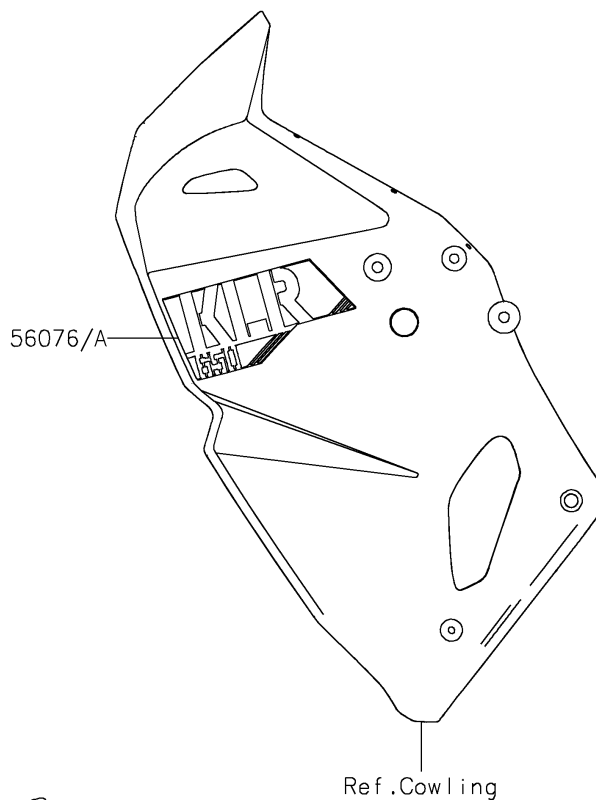

2022 KLR® 650

PARTS DIAGRAM

Decals(Khaki)

F2861A

2022 KLR[®] 650

PARTS LIST

Decals(Khaki)

Kawasaki

Let the Good Times Roll[®]

ITEM NAME

PART NUMBER

QUANTITY
