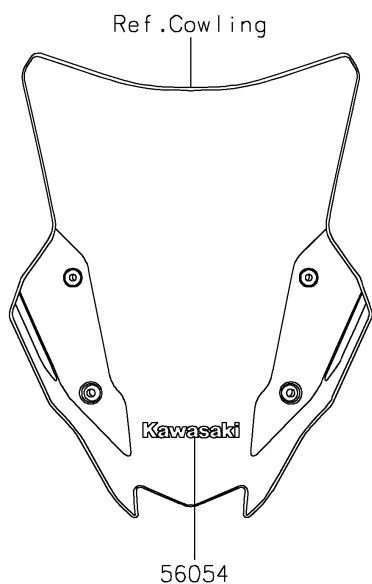

2022 KLR® 650

PARTS DIAGRAM

Decals(Orange)

F2861

2022 KLR[®] 650

PARTS LIST

Decals(Orange)

ITEM NAME

PART NUMBER

QUANTITY
