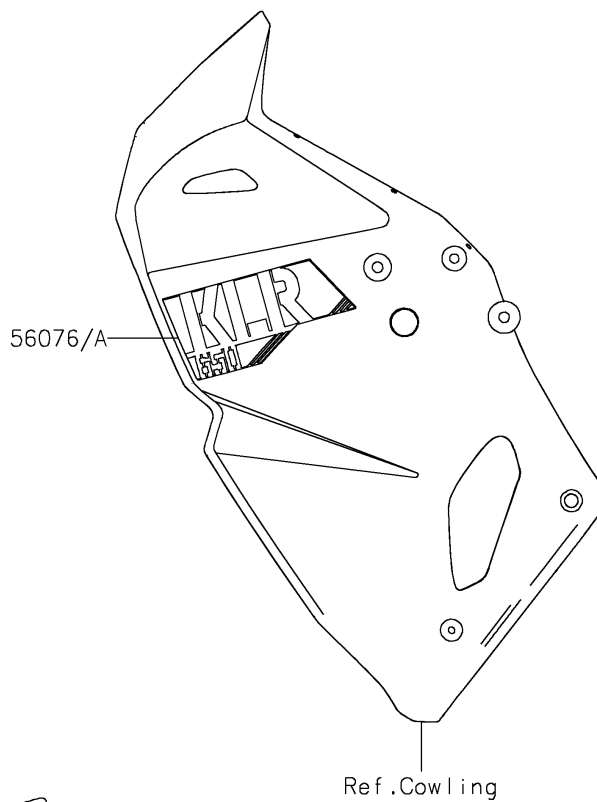

2022 KLR® 650

PARTS DIAGRAM

Decals(Orange)

F2861

2022 KLR[®] 650

PARTS LIST

Decals(Orange)

ITEM NAME

PART NUMBER

QUANTITY
