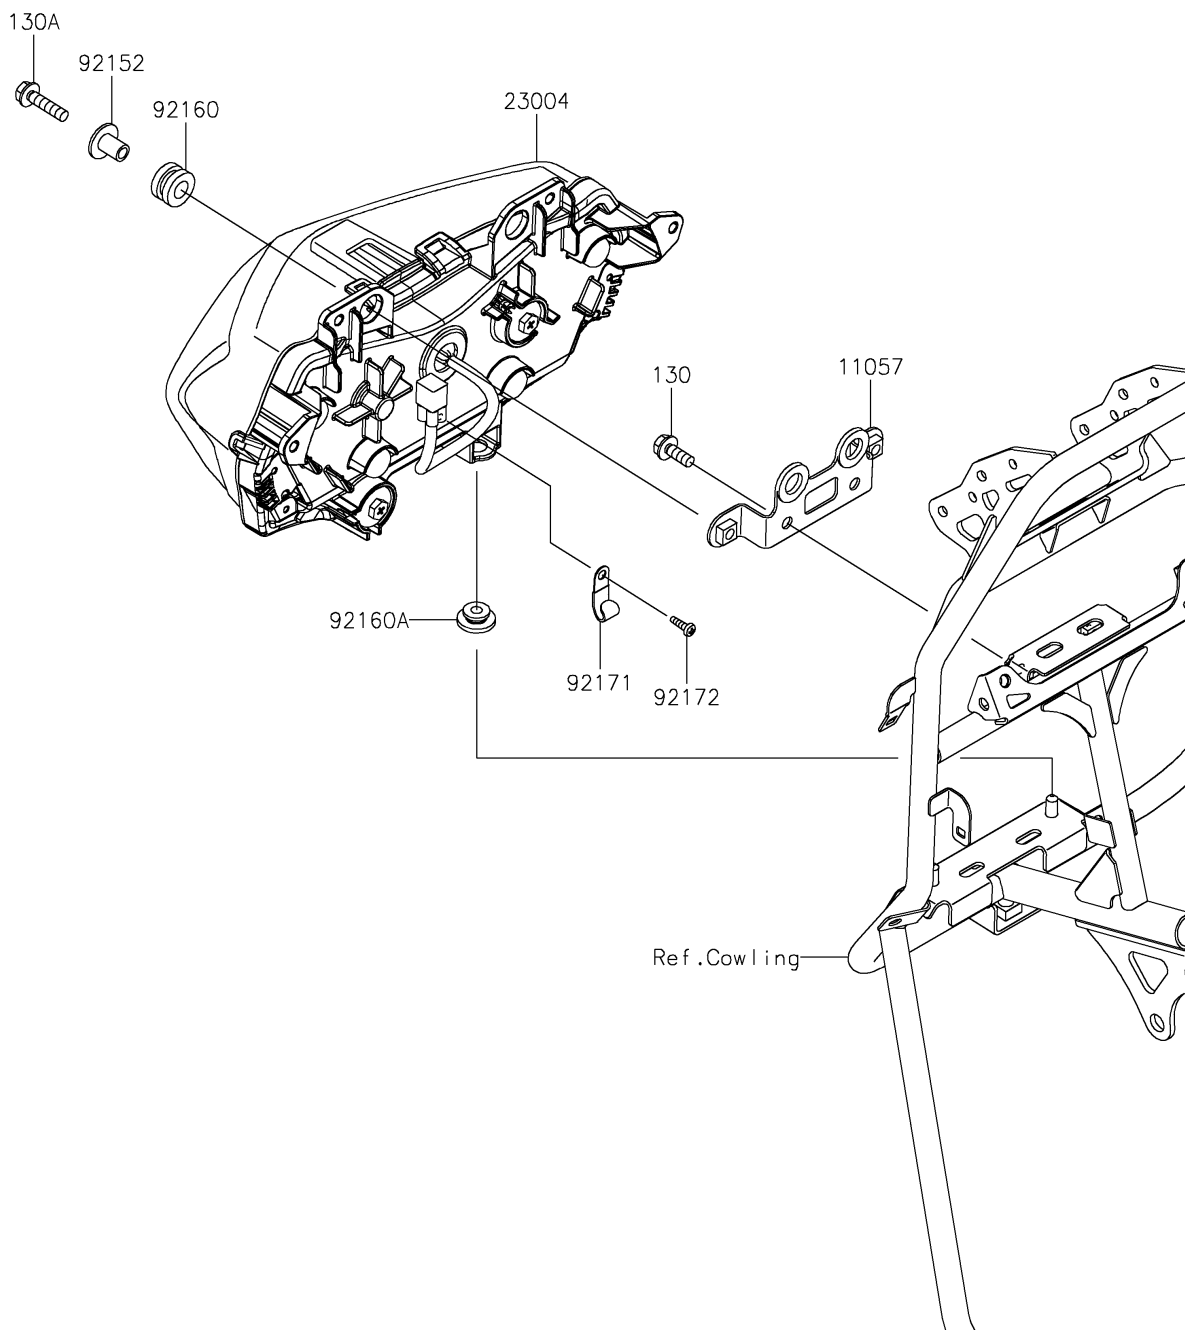

2022 KLR® 650

PARTS DIAGRAM

Headlight(s)

F2710

2022 KLR[®] 650

PARTS LIST

Headlight(s)

Kawasaki

Let the Good Times Roll[®]

ITEM NAME

PART NUMBER

QUANTITY
