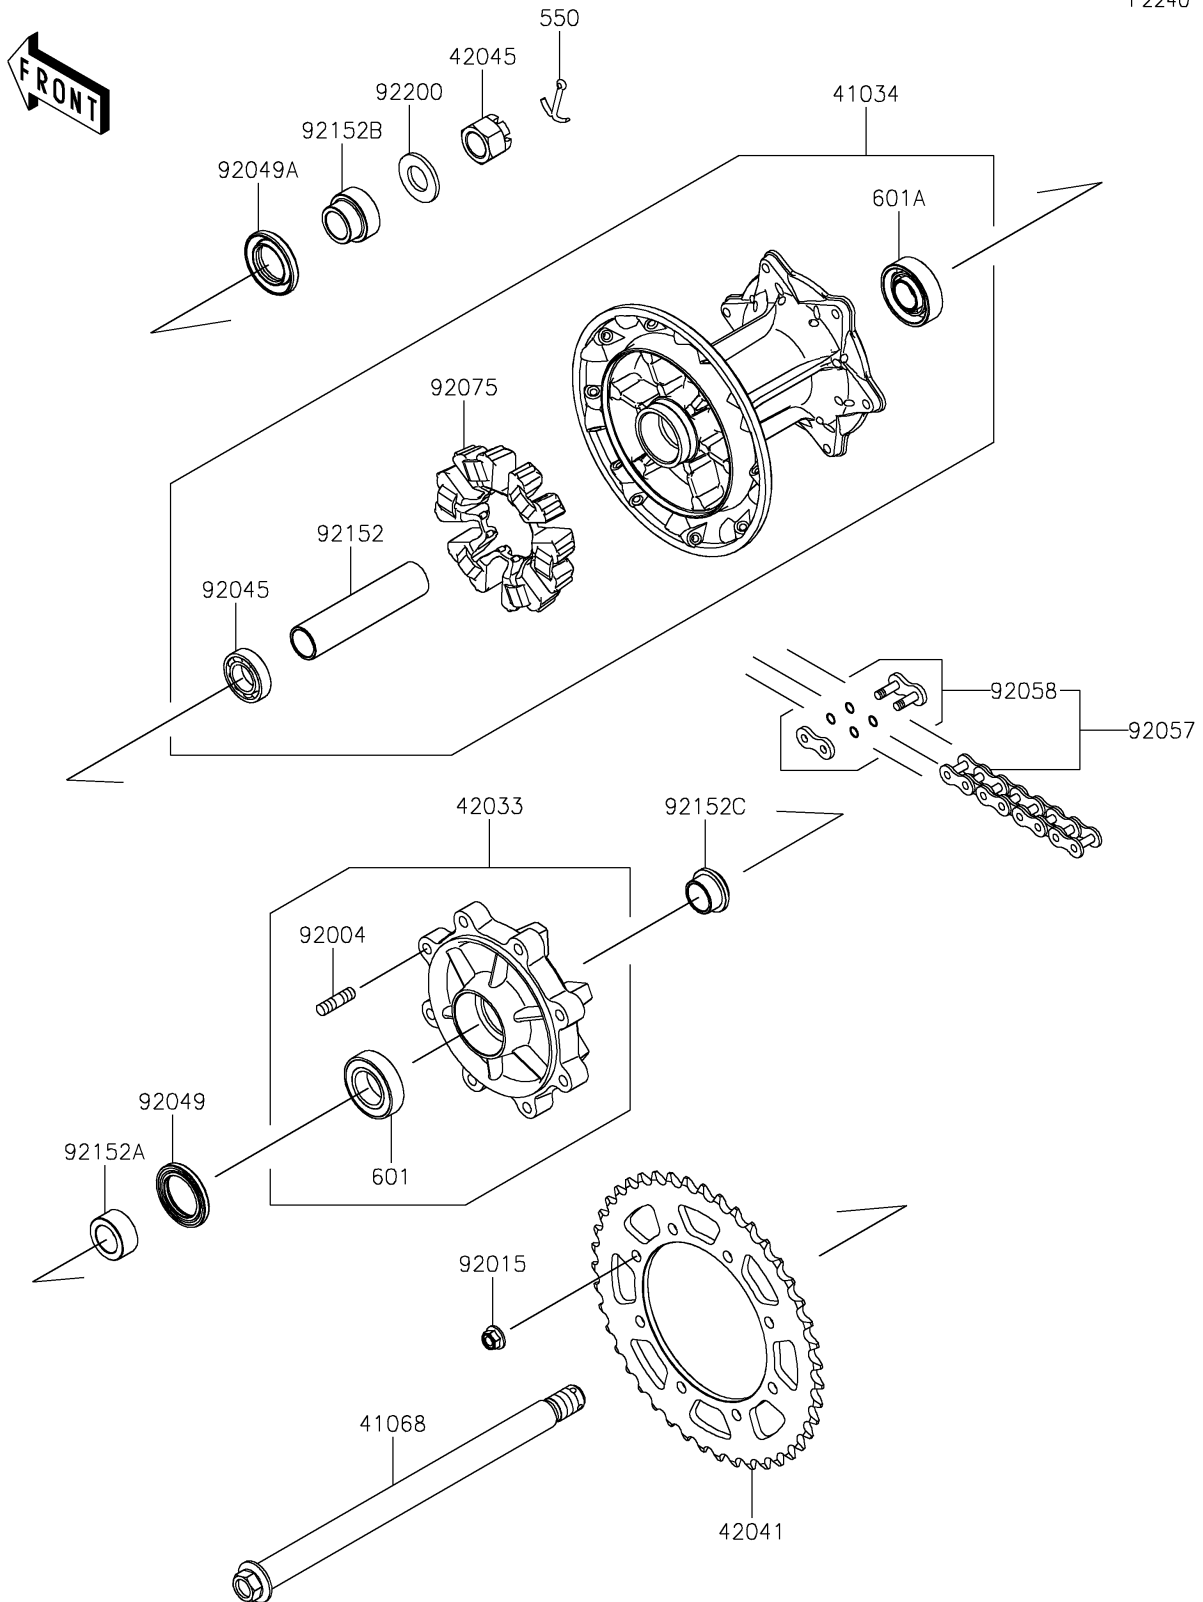

2022 KLR® 650

PARTS DIAGRAM

Rear Hub

F2240

2022 KLR[®] 650

PARTS LIST

Rear Hub

Kawasaki

Let the Good Times Roll[®]

ITEM NAME

PART NUMBER

QUANTITY
