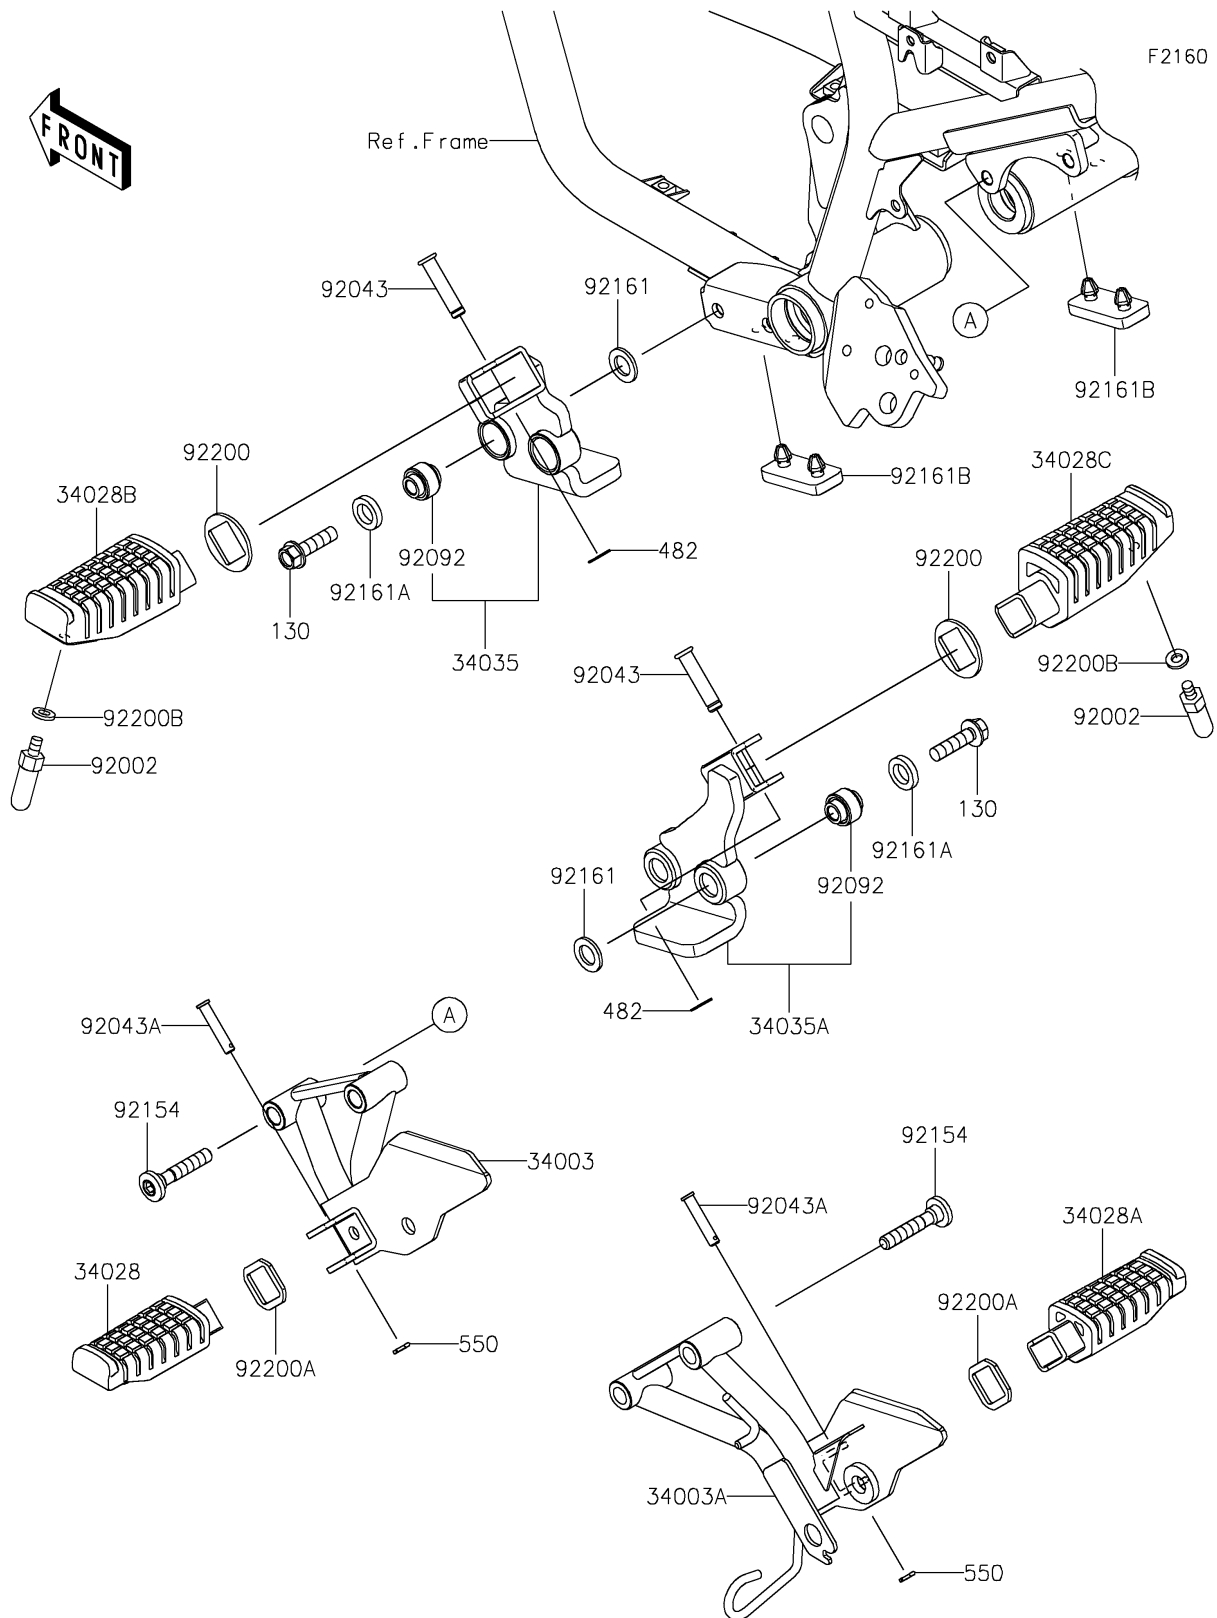

2022 KLR® 650

PARTS DIAGRAM

Footrests

2022 KLR[®] 650

PARTS LIST

Footrests

Kawasaki

Let the Good Times Roll[®]

ITEM NAME

PART NUMBER

QUANTITY
