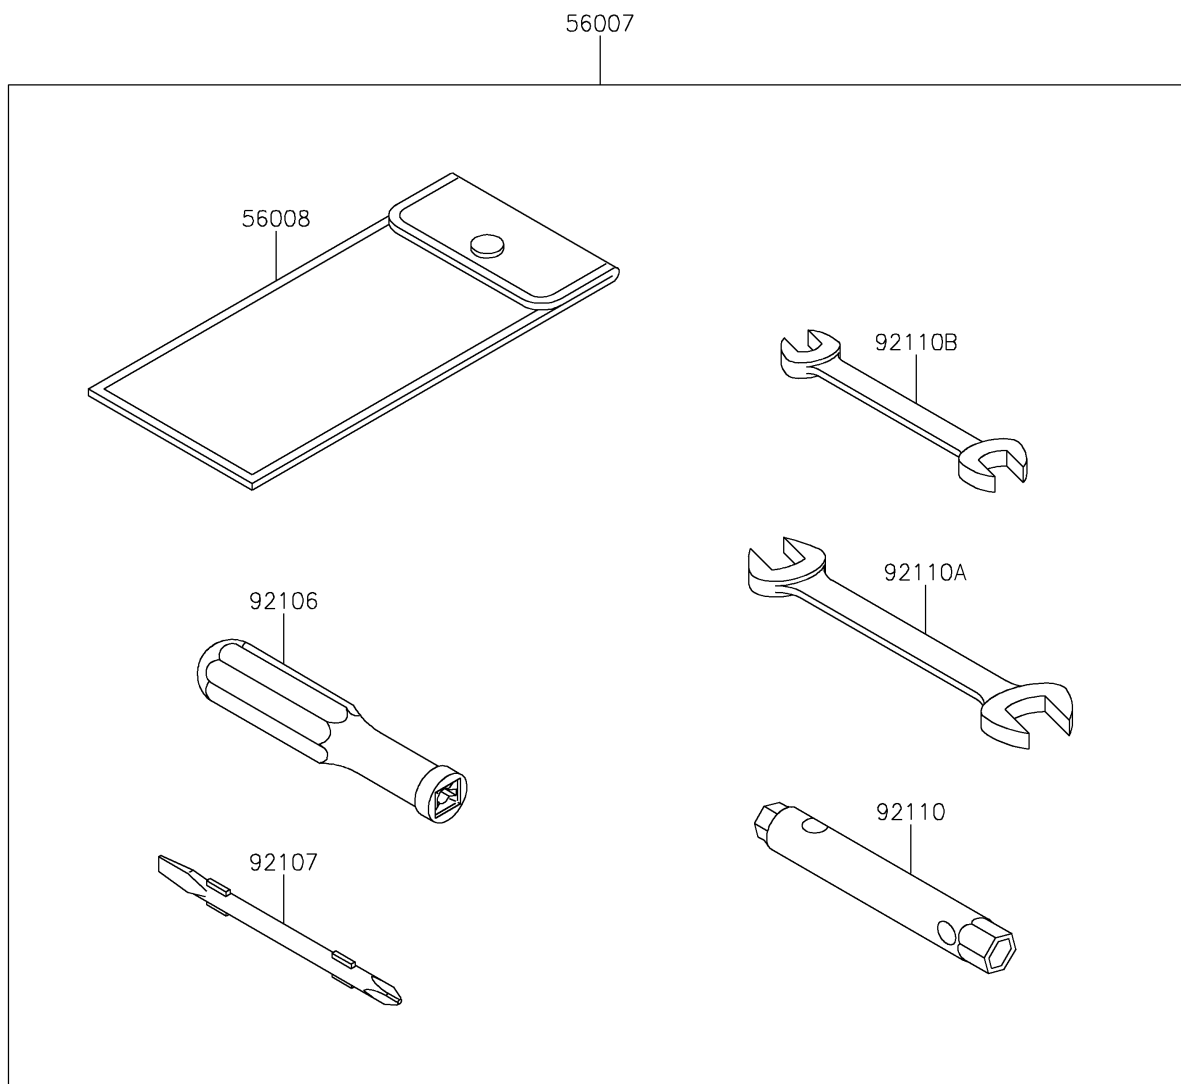

2021 KLX[®]300

PARTS DIAGRAM

Owner's Tools

F2810

2021 KLX[®]300

PARTS LIST

Owner's Tools

Kawasaki

Let the Good Times Roll[®]

ITEM NAME

PART NUMBER

QUANTITY
